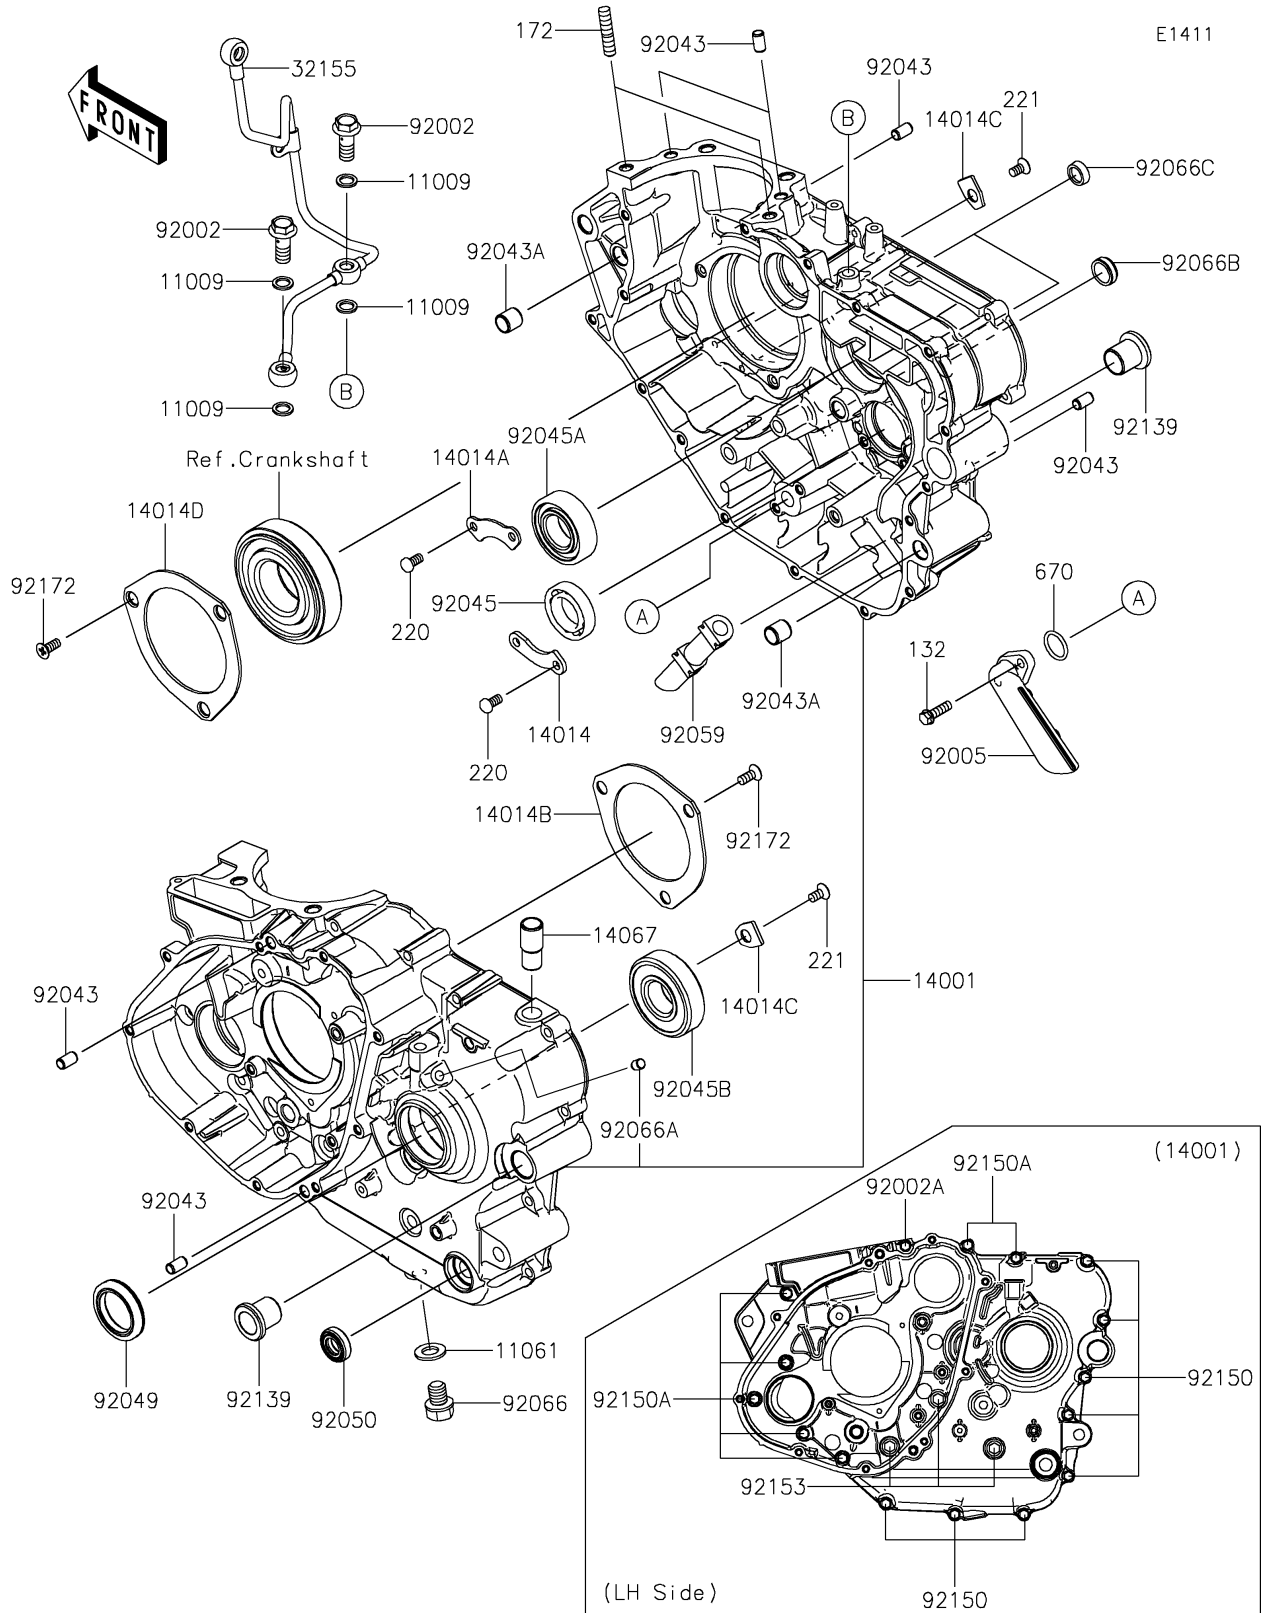

2023 KLR® 650 Traveler ABS PARTS DIAGRAM

Crankcase

2023 KLR® 650 Traveler ABS PARTS LIST

Crankcase

ITEM NAME	PART NUMBER	QUANTITY
GASKET,10X14.5X1.5 (Ref # 11009)	11009-1105	4
GASKET,12X22X2 (Ref # 11061)	11061-0417	1
SET-CRANKCASE (Ref # 14001)	14001-0730	1
PLATE-POSITION (Ref # 14014)	14014-0045	1
PLATE-POSITION (Ref # 14014A)	14014-0562	1
PLATE-POSITION (Ref # 14014B)	14014-1051	1
PLATE-POSITION (Ref # 14014C)	14014-1057	2
PLATE-POSITION (Ref # 14014D)	14014-1083	1
FITTING,BREATHER (Ref # 14067)	14067-006	1
PIPE,CRANKCASE-HEAD (Ref # 32155)	32155-4450	1
BOLT,BANJO,10X25 (Ref # 92002)	92002-1170	2
BOLT,FLANGED,6X60 (Ref # 92002A)	92002-1567	1
FITTING (Ref # 92005)	92005-1152	1
PIN,6.2X8X14 (Ref # 92043)	92043-1263	6
PIN,11.5X14X14 (Ref # 92043A)	92043-1279	2
BEARING-BALL,#6905 (Ref # 92045)	92045-036	1
BEARING-BALL,TMB205 (Ref # 92045A)	92045-1105	1
BEARING-BALL,TM-SX0597LU (Ref # 92045B)	92045-1127	1
SEAL-OIL,32X45X7.5 (Ref # 92049)	92049-0825	1
SEAL-OIL (Ref # 92050)	92050-082	1
TUBE,BREATHER (Ref # 92059)	92059-1833	1
PLUG,OIL DRAIN,12X15 (Ref # 92066)	92066-0767	1
PLUG,OIL LINE,7.2X8 (Ref # 92066A)	92066-1012	1
PLUG,RCA207 (Ref # 92066B)	92066-1264	1
PLUG (Ref # 92066C)	92066-1282	2
BUSHING (Ref # 92139)	92139-1117	2
BOLT,6X30 (Ref # 92150)	92150-1021	8
BOLT,6X50 (Ref # 92150A)	92150-1968	7
BOLT,FLANGED-SMALL,8X80 (Ref # 92153)	92153-1323	3

2023 KLR® 650 Traveler ABS PARTS LIST

Crankcase

ITEM NAME	PART NUMBER	QUANTITY
SCREW,6X15 (Ref # 92172)	92172-0144	6
BOLT-FLANGED-SMALL,6X20 (Ref # 132)	132BA0620	2
BOLT-STUD,8X22 (Ref # 172)	172BA0822	2
SCREW-PAN-CROS,6X12 (Ref # 220)	220AA0612	4
SCREW-CSK-CROS,6X12 (Ref # 221)	221AA0612	2
O RING,18MM (Ref # 670)	670D2018	1