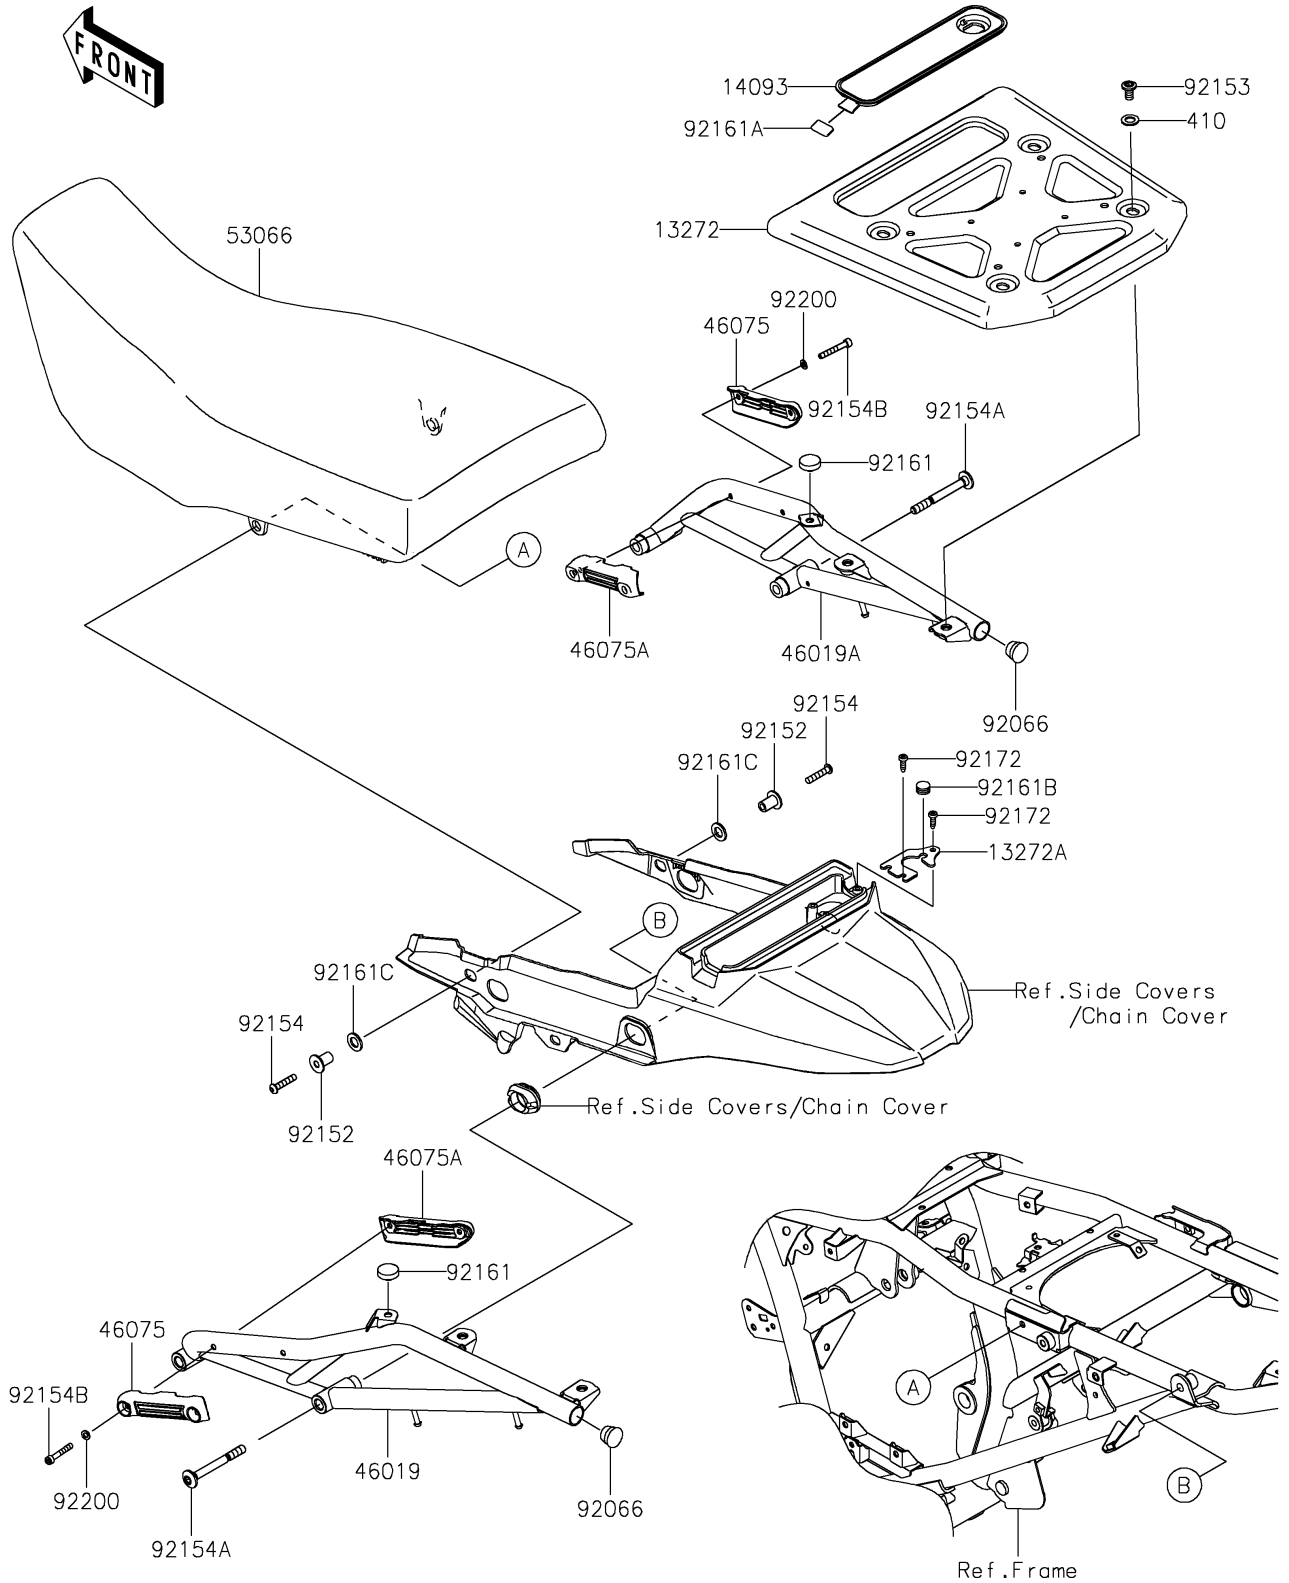

# 2023 KLR® 650 Traveler ABS PARTS DIAGRAM

Seat

F2510

## 2023 KLR® 650 Traveler ABS PARTS LIST

### Seat

ITEM NAME	PART NUMBER	QUANTITY
PLATE,CARRIER (Ref # 13272)	13272-3763	1
PLATE (Ref # 13272A)	13272-3872	1
COVER,TOOL (Ref # 14093)	14093-1079	1
GRIP-ASSY,LH (Ref # 46019)	46019-0107	1
GRIP-ASSY,RH (Ref # 46019A)	46019-0108	1
GRIP,OUTSIDE (Ref # 46075)	46075-0659	2
GRIP,INSIDE (Ref # 46075A)	46075-0660	2
SEAT-ASSY,DUAL,BLACK+SIL (Ref # 53066)	53066-0703-64U	1
PLUG (Ref # 92066)	92066-1220	2
COLLAR (Ref # 92152)	92152-2823	2
BOLT,SOCKET,8X15 (Ref # 92153)	92153-1810	4
BOLT,SOCKET,6X30 (Ref # 92154)	92154-0206	2
BOLT,SOCKET,8X78 (Ref # 92154A)	92154-4346	4
BOLT,SOCKET,5X35 (Ref # 92154B)	92154-4350	4
DAMPER (Ref # 92161)	92161-0336	2
DAMPER,12X23 (Ref # 92161A)	92161-1367	1
DAMPER,8X14X8.9 (Ref # 92161B)	92161-1666	1
DAMPER (Ref # 92161C)	92161-2425	2
SCREW,TAPPING,5X16 (Ref # 92172)	92172-1425	3
WASHER,5.5X10X1.2 (Ref # 92200)	92200-2495	4
WASHER-PLAIN-SMALL,10MM (Ref # 410)	410AA1000	4