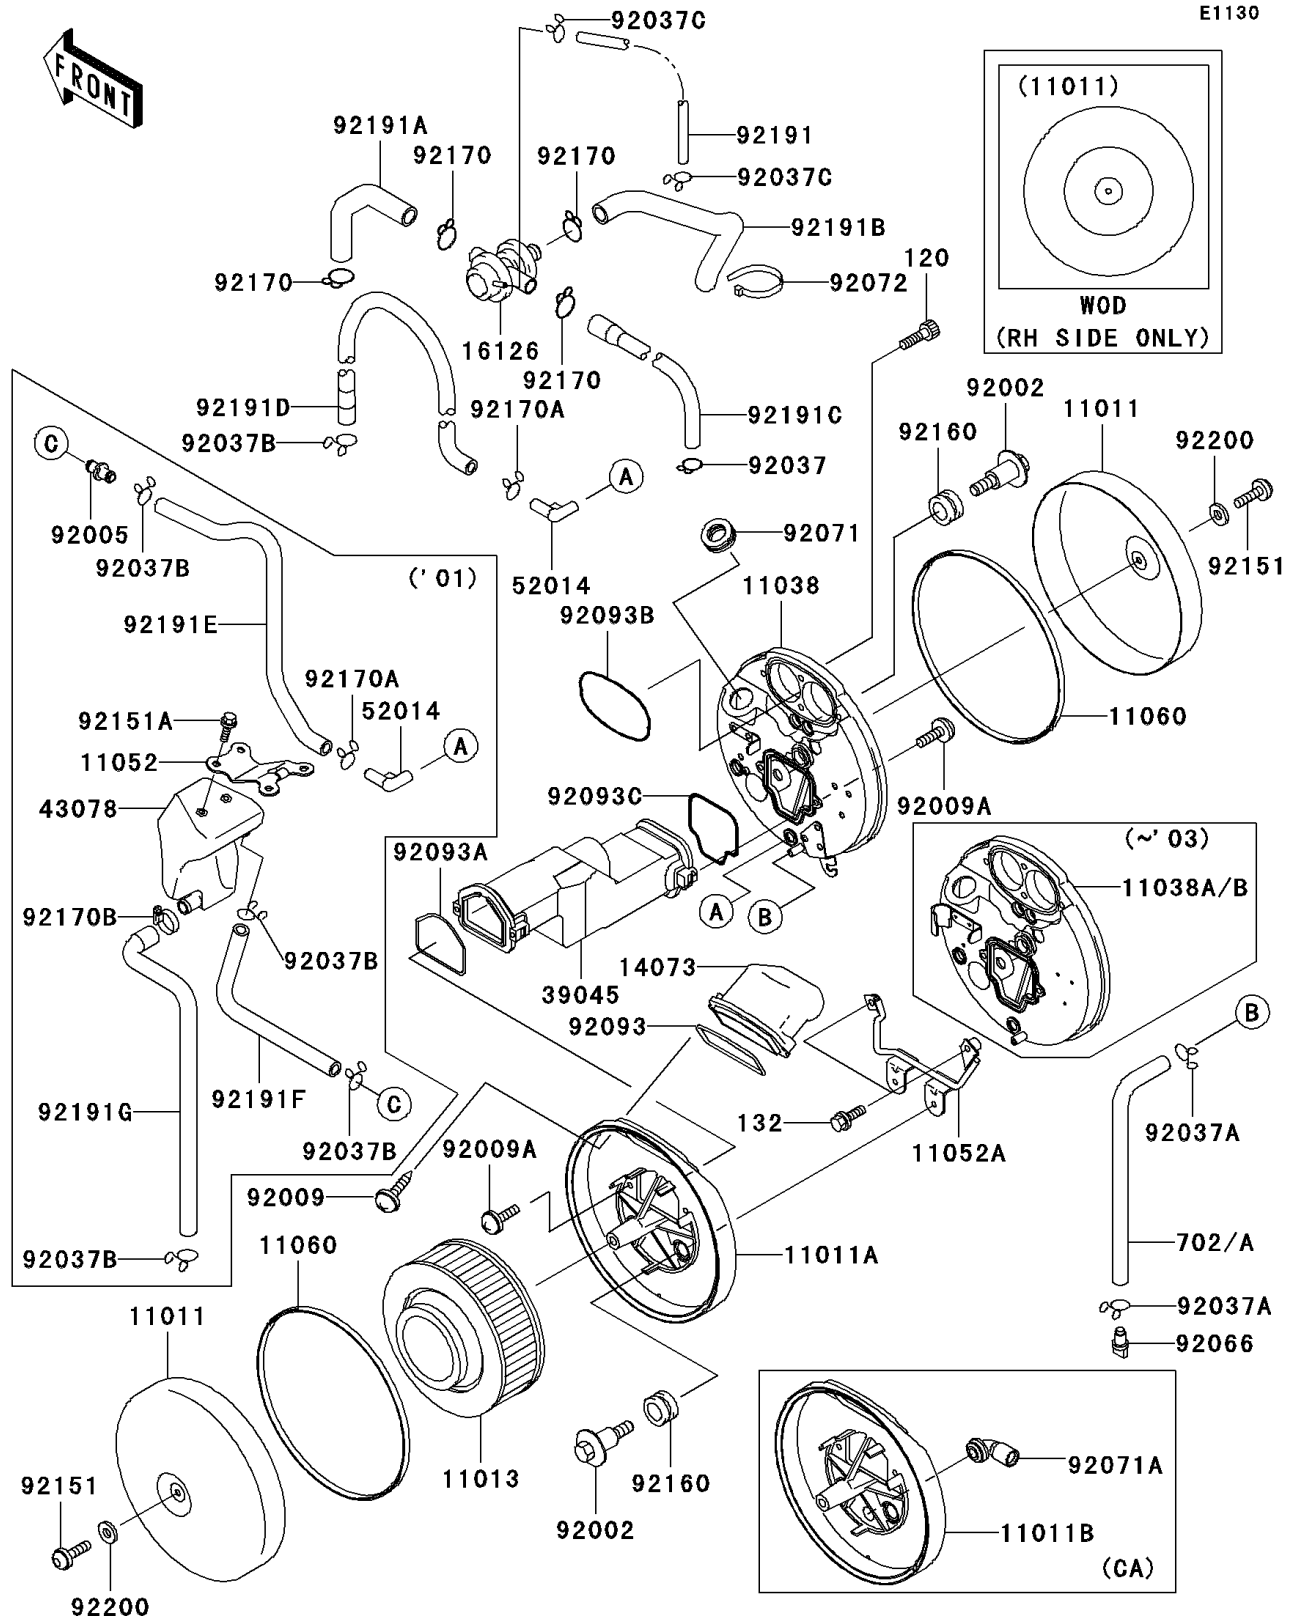

# 2003 Vulcan 1500 Drifter PARTS DIAGRAM

Air Cleaner

## 2003 Vulcan 1500 Drifter PARTS LIST

### Air Cleaner

ITEM NAME	PART NUMBER	QUANTITY
TUBE-RUBBER,7X10X260 (Ref # 702A)	702A07260	1
TUBE,THROTTLE-VALVE (Ref # 92191)	92191-1312	1
TUBE,HEAD,FR-VALVE (Ref # 92191A)	92191-1359	1
TUBE,VALVE-CLEANER (Ref # 92191B)	92191-1360	1
TUBE,HEAD,RR-VALVE (Ref # 92191C)	92191-1369	1
TUBE,BREATHER (Ref # 92191D)	92191-1406	1
WASHER,8.5X20X1.6 (Ref # 92200)	92200-1463	2
CASE-AIR FILTER,LH (Ref # 11011A)	11011-1597	1
CASE-AIR FILTER,LH (Ref # 11011B)	11011-1601	1
GROMMET,AIR FILTER (Ref # 92071A)	92071-1114	1