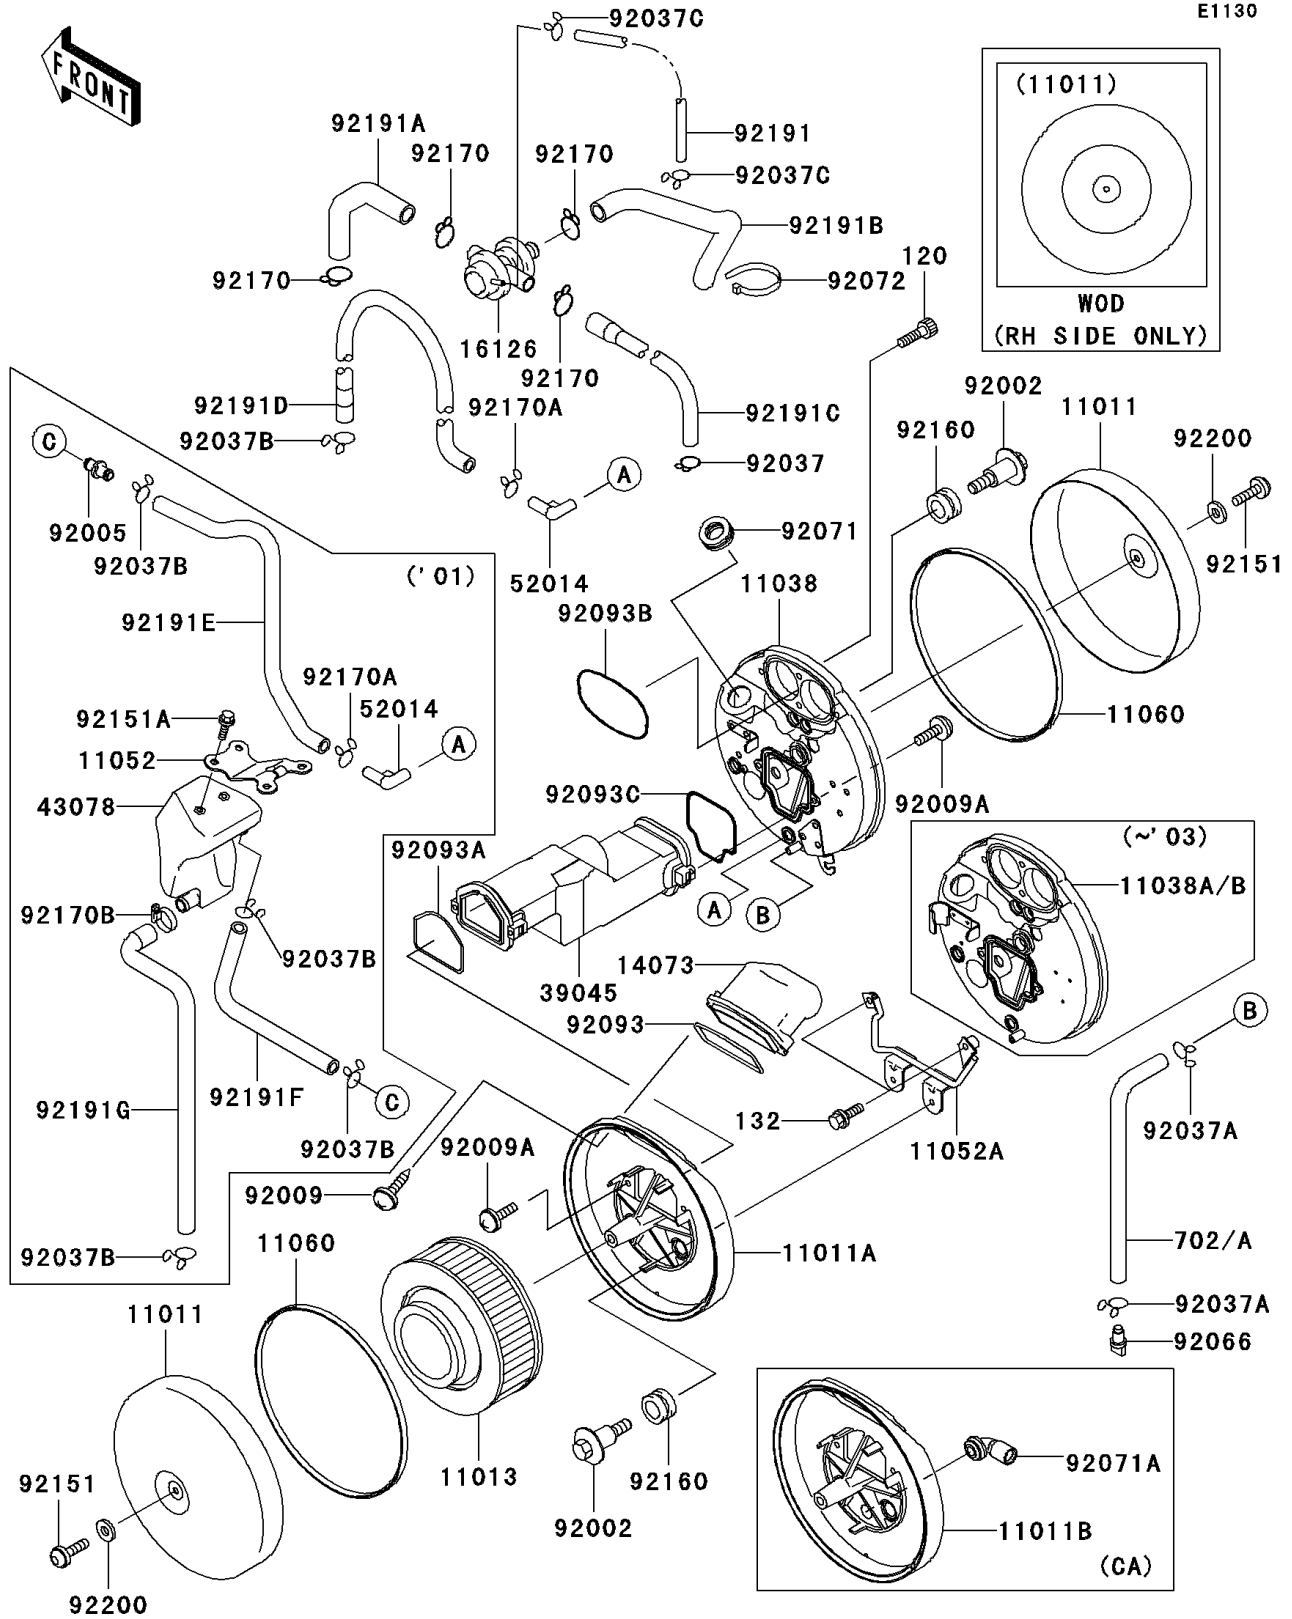

2004 Vulcan 1500 Drifter PARTS DIAGRAM

Air Cleaner

2004 Vulcan 1500 Drifter PARTS LIST

Air Cleaner

ITEM NAME	PART NUMBER	QUANTITY
CASE-AIR FILTER,OUTSIDE (Ref # 11011)	11011-1576	2
ELEMENT-AIR FILTER (Ref # 11013)	11013-1248	1
CASE-ASSY-AIR FILTER,RH (Ref # 11038)	11038-0005	1
BRACKET (Ref # 11052A)	11052-1166	1
GASKET,AIR FILTER CASE (Ref # 11060)	11060-1968	2
DUCT,AIR FILTER (Ref # 14073)	14073-1739	1
VALVE,AIR SWITCH (Ref # 16126)	16126-1384	1
DUCT-ASSY,CENTER (Ref # 39045)	39045-0003	1
ELBOW (Ref # 52014)	52014-1083	1
BOLT,M6X14X13.5 (Ref # 92002)	92002-1595	3
SCREW,TAPPING,5X16 (Ref # 92009)	92009-1264	2
SCREW,5X20 (Ref # 92009A)	92009-1905	4
CLAMP (Ref # 92037)	92037-1468	1
CLAMP,TUBE (Ref # 92037A)	92037-147	2
CLAMP (Ref # 92037B)	92037-1593	1
CLAMP (Ref # 92037C)	92037-1712	2
PLUG,DRAIN (Ref # 92066)	92066-1211	1
GROMMET,AIR FILTER (Ref # 92071)	92071-1028	1
BAND,L=202 (Ref # 92072)	92072-1195	1
SEAL,AIR FILTER CASE (Ref # 92093)	92093-1408	1
SEAL,DUCT,LH (Ref # 92093A)	92093-1459	1
SEAL (Ref # 92093B)	92093-1485	1
SEAL,DUCT,RH (Ref # 92093C)	92093-1491	1
BOLT,8X14 (Ref # 92151)	92151-1438	2
DAMPER (Ref # 92160)	92160-1594	3
CLAMP,TUBE (Ref # 92170)	92170-1445	4
CLAMP (Ref # 92170A)	92170-1695	1
BOLT-SOCKET (Ref # 120)	120S0616	4
BOLT-FLANGED-SMALL (Ref # 132)	132J0625	2

2004 Vulcan 1500 Drifter PARTS LIST

Air Cleaner

ITEM NAME	PART NUMBER	QUANTITY
TUBE-RUBBER,7X10X230 (Ref # 702)	702A07230	1
TUBE,THROTTLE-VALVE (Ref # 92191)	92191-1312	1
TUBE,HEAD,FR-VALVE (Ref # 92191A)	92191-1359	1
TUBE,VALVE-CLEANER (Ref # 92191B)	92191-1360	1
TUBE,HEAD,RR-VALVE (Ref # 92191C)	92191-1369	1
TUBE,BREATHER (Ref # 92191D)	92191-1406	1
WASHER,8.5X20X1.6 (Ref # 92200)	92200-1463	2
CASE-AIR FILTER,LH (Ref # 11011A)	11011-1597	1
CASE-AIR FILTER,LH (Ref # 11011B)	11011-1601	1
GROMMET,AIR FILTER (Ref # 92071A)	92071-1114	1