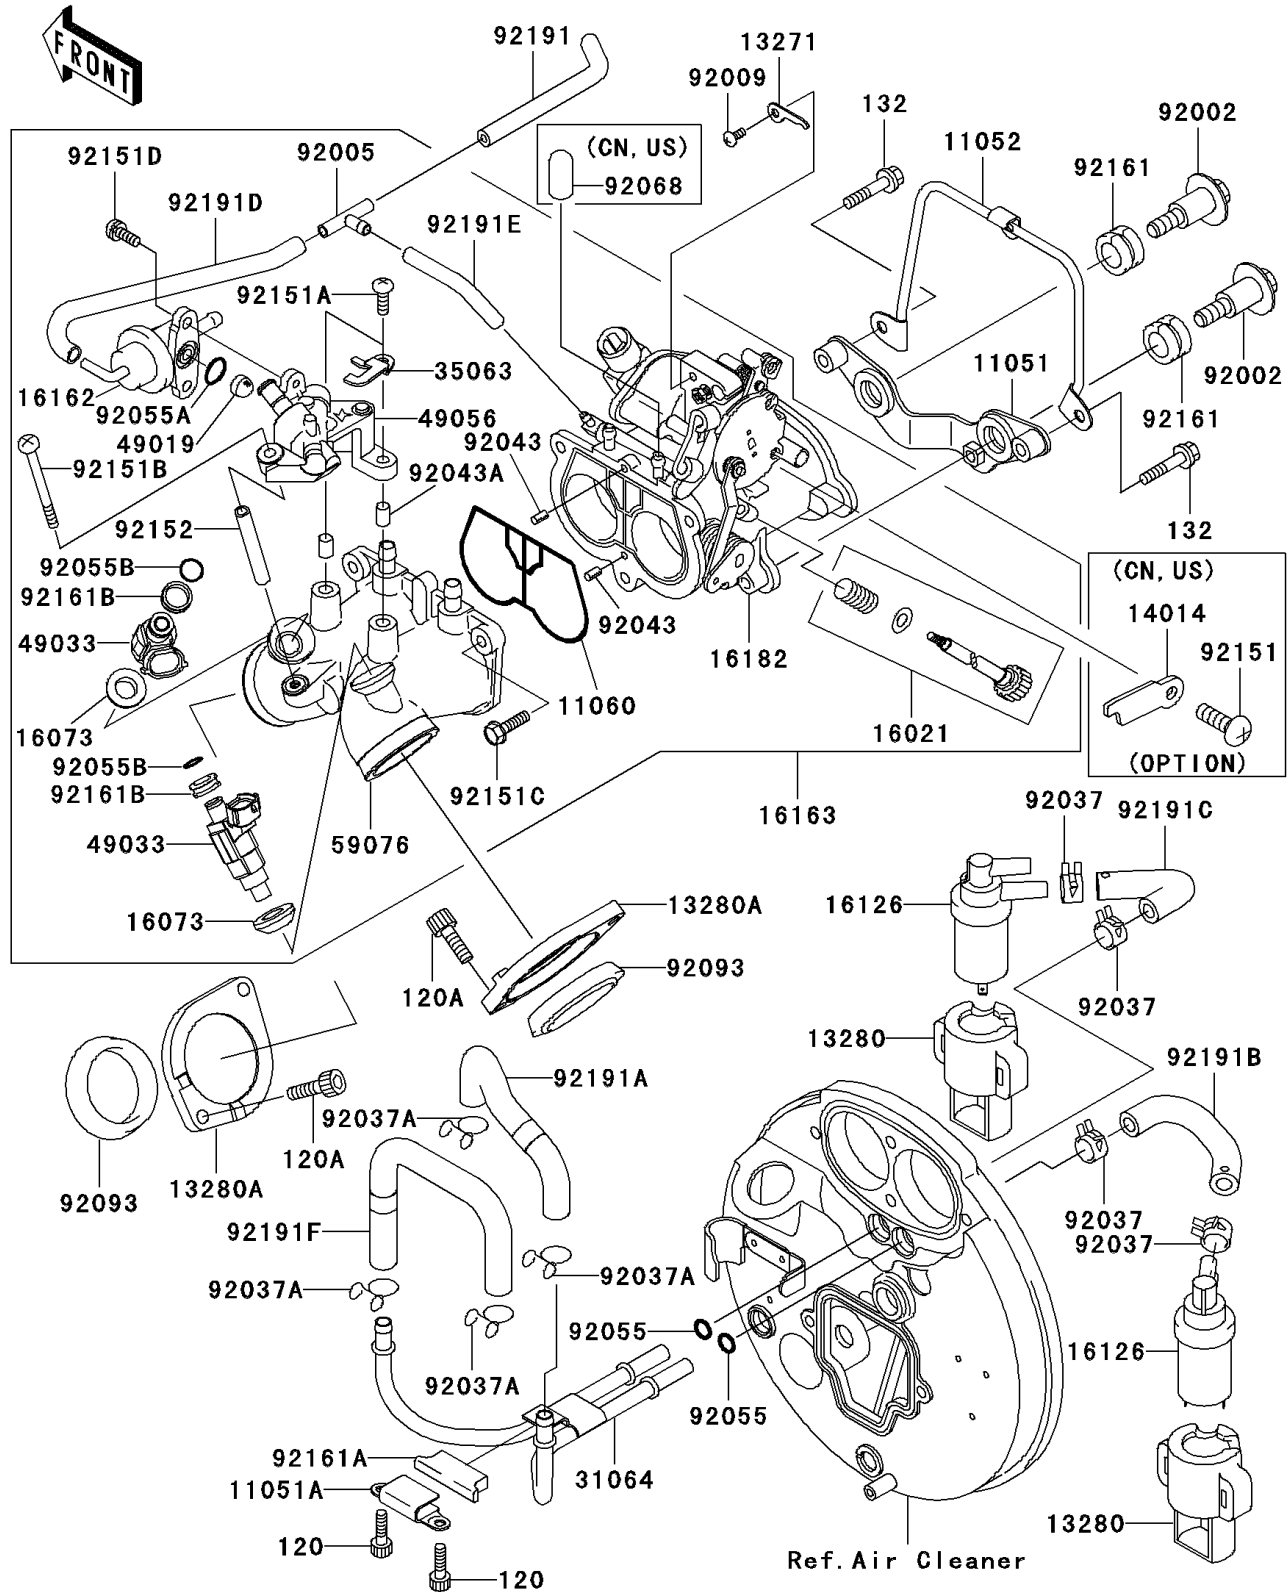

2003 Vulcan 1500 Drifter PARTS DIAGRAM

Throttle

E1510