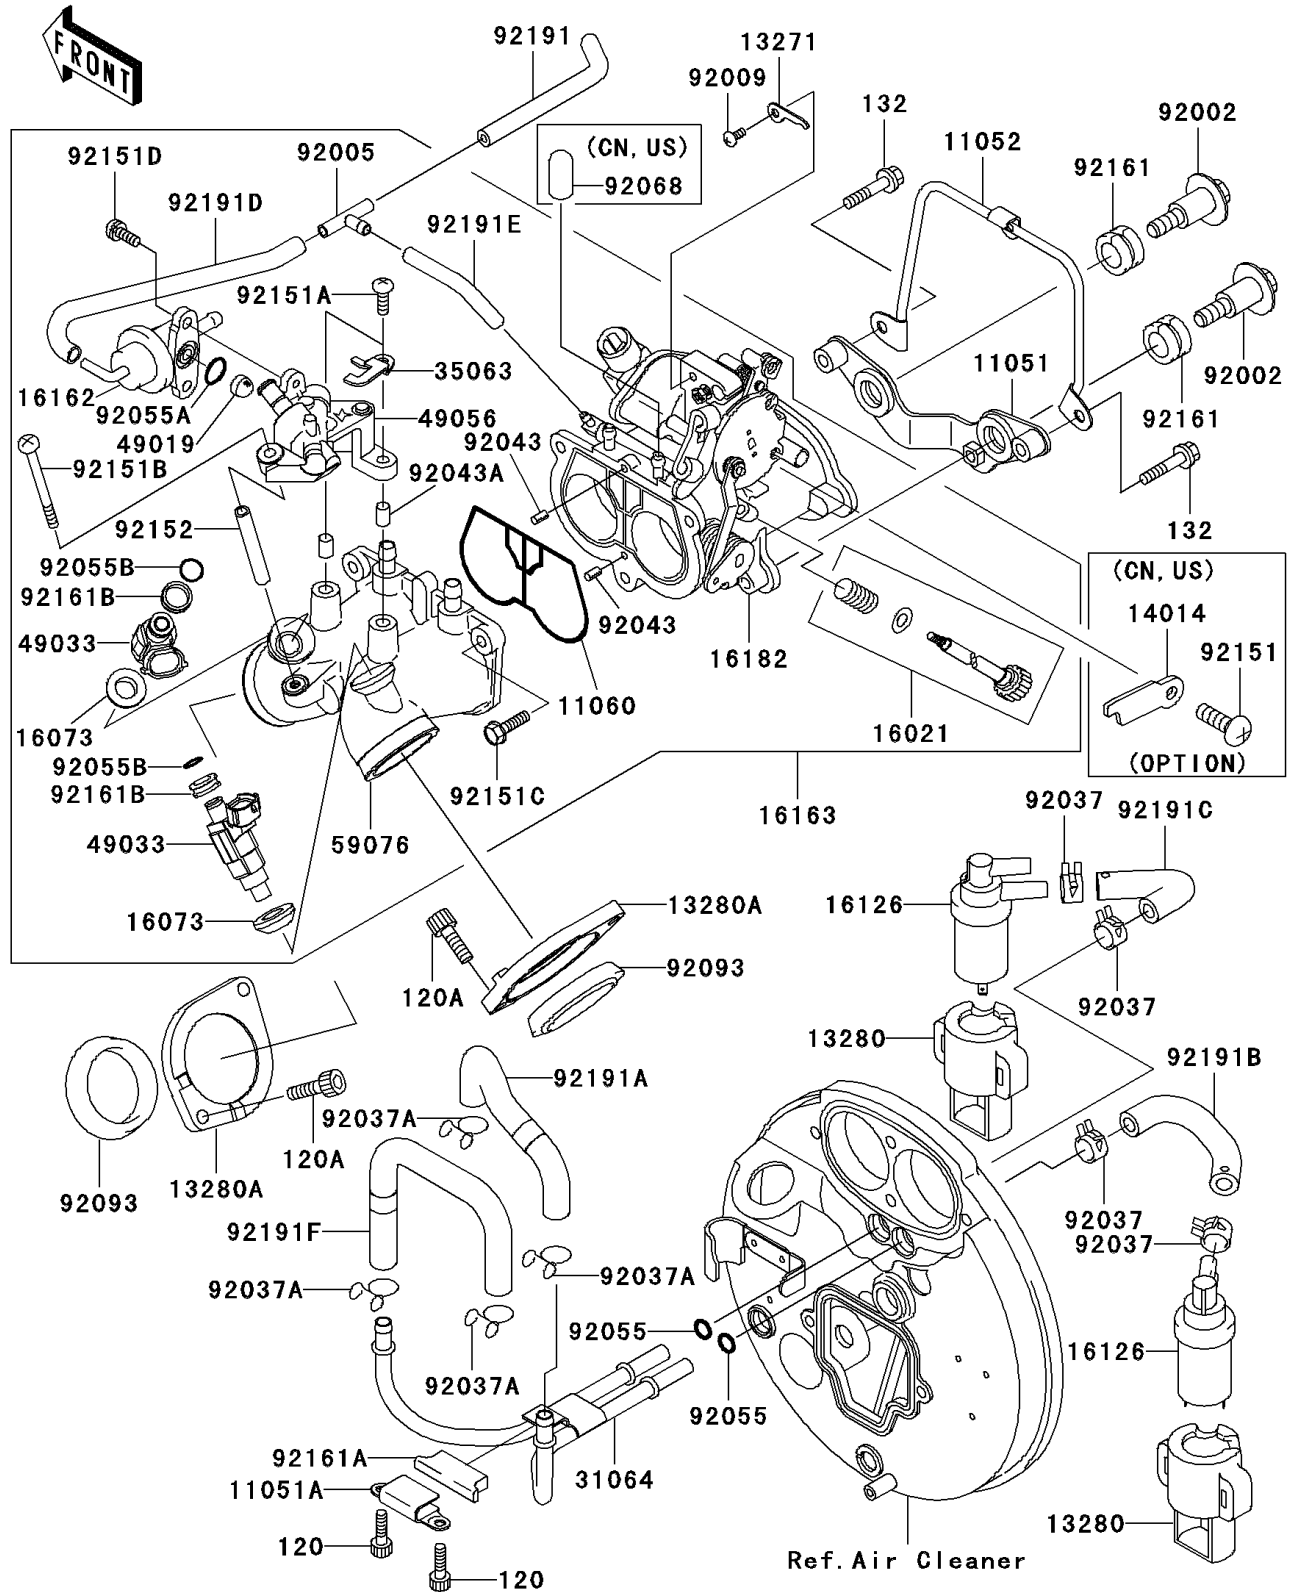

2004 Vulcan 1500 Drifter PARTS DIAGRAM

Throttle

E1510

2004 Vulcan 1500 Drifter PARTS LIST

Throttle

ITEM NAME	PART NUMBER	QUANTITY
BRACKET (Ref # 11051)	11051-1333	1
BRACKET (Ref # 11051A)	11051-1345	1
BRACKET,HIGH TENSION CORD (Ref # 11052)	11052-1067	1
GASKET,THROTTLE BODY (Ref # 11060)	11060-1928	1
PLATE,STARTER CABLE (Ref # 13271)	13271-1314	1
HOLDER (Ref # 13280)	13280-1139	2
HOLDER (Ref # 13280A)	13280-1154	2
SCREW-THROTTLE STOP (Ref # 16021)	16021-1227	1
INSULATOR (Ref # 16073)	16073-1119	2
VALVE (Ref # 16126)	16126-1372	2
REGULATOR-FUEL (Ref # 16162)	16162-1054	1
THROTTLE-ASSY (Ref # 16163)	16163-1099	1
BODY-THROTTLE (Ref # 16182)	16182-1002	1
PIPE-COMP (Ref # 31064)	31064-1227	1
STAY (Ref # 35063)	35063-1148	1
FILTER-FUEL,STRAINER (Ref # 49019)	49019-3707	1
NOZZLE-INJECTION (Ref # 49033)	49033-1057	2
PIPE-INJECTION (Ref # 49056)	49056-1054	1
MANIFOLD-INTAKE (Ref # 59076)	59076-1110	1
BOLT,M6X14X13.5 (Ref # 92002)	92002-1595	2
FITTING (Ref # 92005)	92005-1366	1
SCREW,4X6 (Ref # 92009)	92009-1903	1
CLAMP (Ref # 92037)	92037-1181	4
CLAMP,FUEL TUBE (Ref # 92037A)	92037-1271	4
PIN,THROTTLE BODY (Ref # 92043)	92043-1600	2
PIN,DELIVERY PIPE (Ref # 92043A)	92043-1601	2
RING-O,7.8X3.5 (Ref # 92055)	92055-029	2
RING-O,FUEL REGULATOR (Ref # 92055A)	92055-1620	1
RING-O,INJECTION NOZZLE (Ref # 92055B)	92055-1622	2