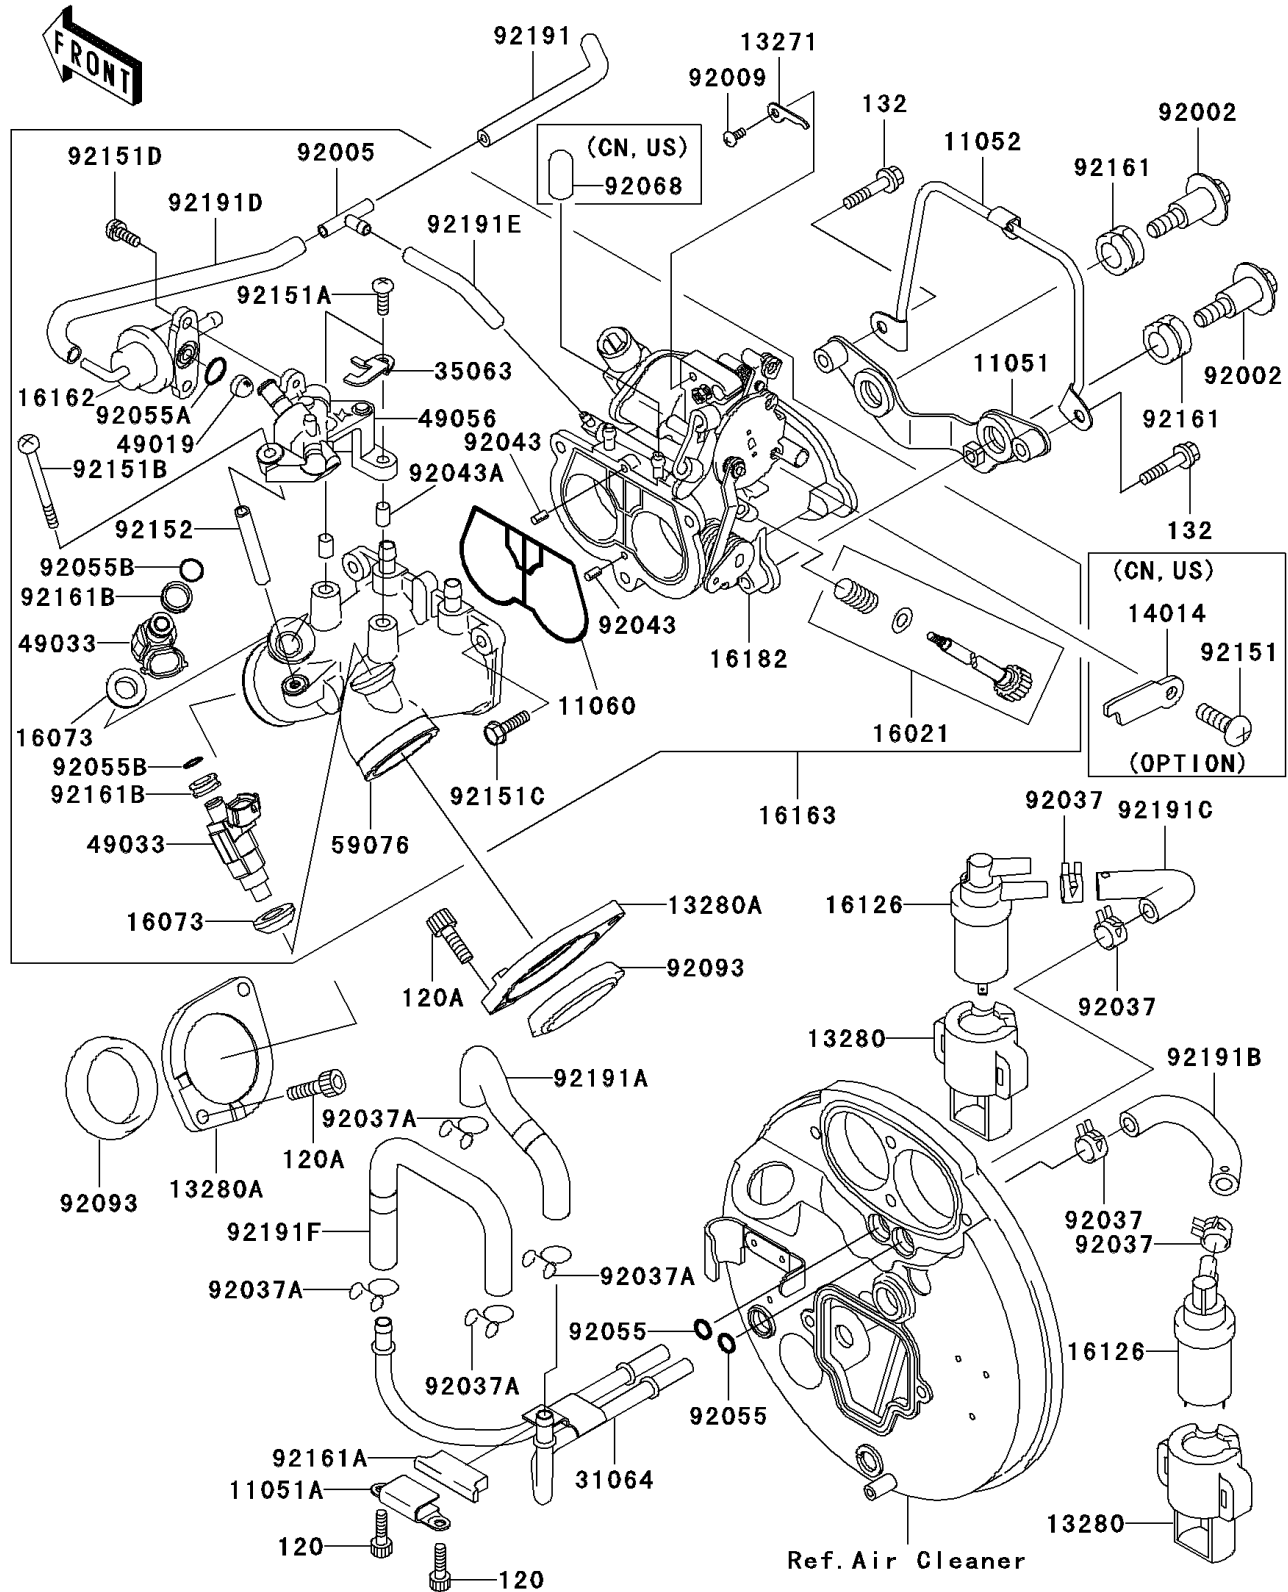

2005 Vulcan 1500 Drifter PARTS DIAGRAM

Throttle

E1510

2005 Vulcan 1500 Drifter PARTS LIST

Throttle

ITEM NAME	PART NUMBER	QUANTITY
BRACKET (Ref # 11051)	11051-1333	1
BRACKET (Ref # 11051A)	11051-1345	1
BRACKET,HIGH TENSION CORD (Ref # 11052)	11052-1067	1
GASKET,THROTTLE BODY (Ref # 11060)	11060-1928	1
PLATE,STARTER CABLE (Ref # 13271)	13271-1314	1
HOLDER (Ref # 13280)	13280-1139	2
HOLDER (Ref # 13280A)	13280-1154	2
SCREW-THROTTLE STOP (Ref # 16021)	16021-1227	1
INSULATOR (Ref # 16073)	16073-1119	2
VALVE (Ref # 16126)	16126-1372	2
REGULATOR-FUEL (Ref # 16162)	16162-1054	1
THROTTLE-ASSY (Ref # 16163)	16163-1099	1
BODY-THROTTLE (Ref # 16182)	16182-1002	1
PIPE-COMP (Ref # 31064)	31064-1227	1
STAY (Ref # 35063)	35063-1148	1
FILTER-FUEL,STRAINER (Ref # 49019)	49019-3707	1
NOZZLE-INJECTION (Ref # 49033)	49033-1057	2
PIPE-INJECTION (Ref # 49056)	49056-1054	1
MANIFOLD-INTAKE (Ref # 59076)	59076-1110	1
BOLT,M6X14X13.5 (Ref # 92002)	92002-1595	2
FITTING (Ref # 92005)	92005-1366	1
SCREW,4X6 (Ref # 92009)	92009-1903	1
CLAMP (Ref # 92037)	92037-1181	4
CLAMP,FUEL TUBE (Ref # 92037A)	92037-1271	4
PIN,THROTTLE BODY (Ref # 92043)	92043-1600	2
PIN,DELIVERY PIPE (Ref # 92043A)	92043-1601	2
RING-O,7.8X3.5 (Ref # 92055)	92055-029	2
RING-O,FUEL REGULATOR (Ref # 92055A)	92055-1620	1
RING-O,INJECTION NOZZLE (Ref # 92055B)	92055-1622	2