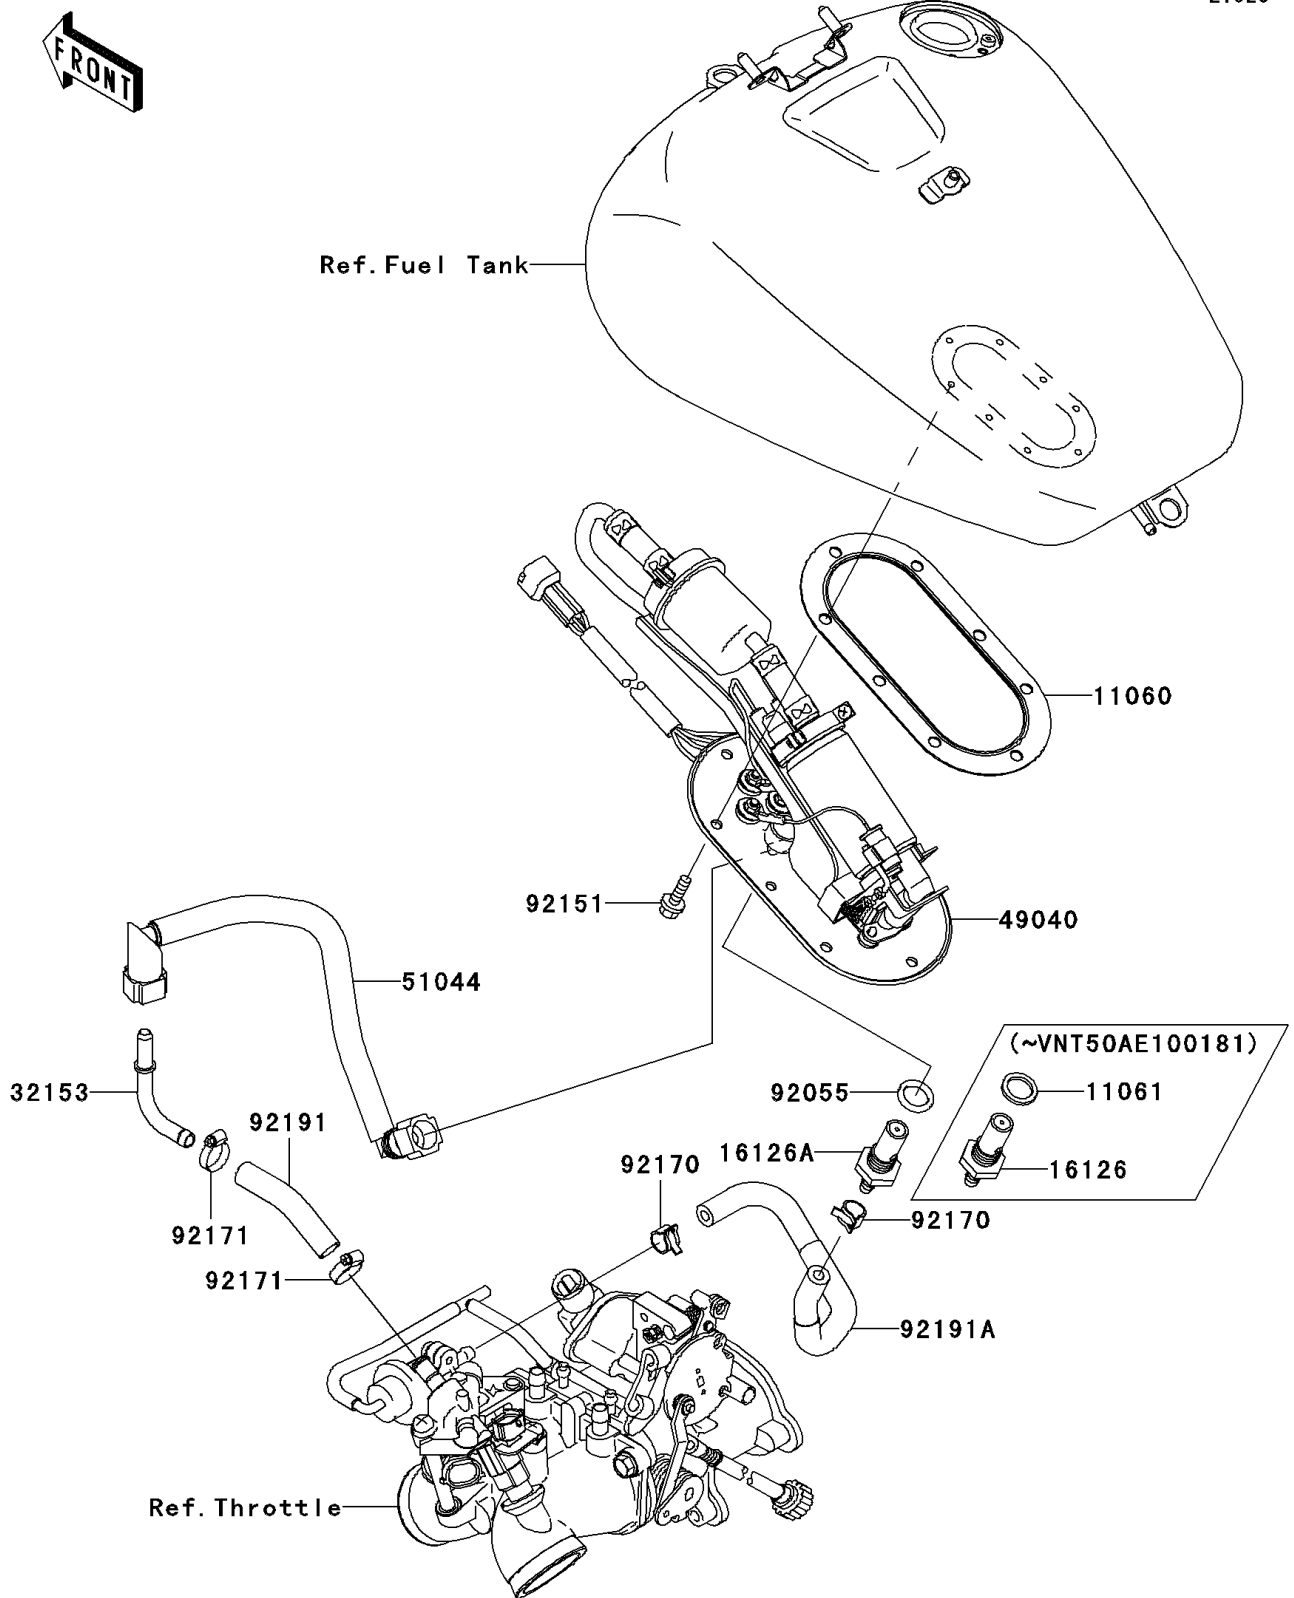

2005 Vulcan 1500 Drifter PARTS DIAGRAM

Fuel Pump

E1520

2005 Vulcan 1500 Drifter PARTS LIST

Fuel Pump

| ITEM NAME | PART NUMBER | QUANTITY |
|-------------------------------|-------------|----------|
| GASKET (Ref # 11060) | 11060-1929 | 1 |
| VALVE (Ref # 16126A) | 16126-1418 | 1 |
| PIPE (Ref # 32153) | 32153-1414 | 1 |
| PUMP-FUEL (Ref # 49040) | 49040-1071 | 1 |
| TUBE-ASSY (Ref # 51044) | 51044-0010 | 1 |
| RING-O,14.8X2.4 (Ref # 92055) | 92055-1667 | 1 |
| BOLT,5X12 (Ref # 92151) | 92151-1599 | 8 |
| CLAMP (Ref # 92170) | 92170-1492 | 2 |
| CLAMP (Ref # 92171) | 92171-1274 | 2 |
| TUBE (Ref # 92191) | 92191-1536 | 1 |
| TUBE (Ref # 92191A) | 92191-1557 | 1 |