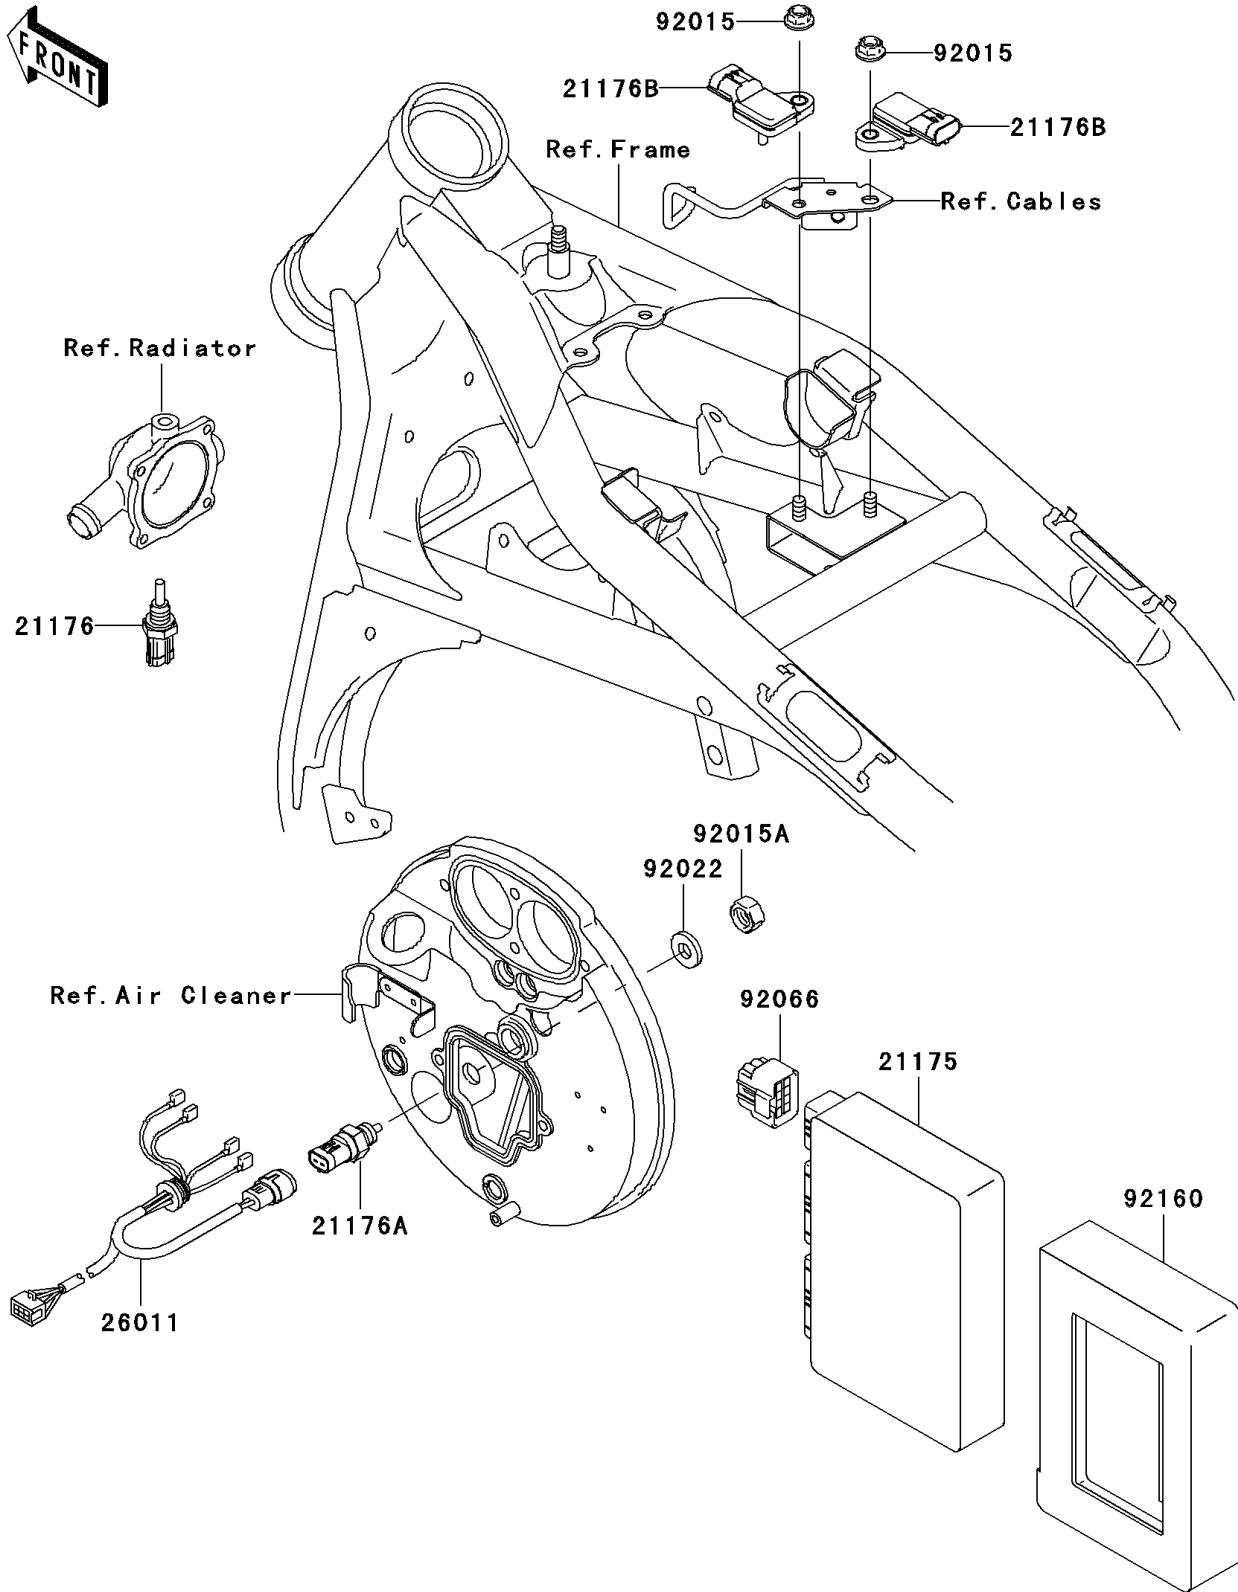

# 2004 Vulcan 1500 Drifter PARTS DIAGRAM

Fuel Injection

E1530

## 2004 Vulcan 1500 Drifter PARTS LIST

### Fuel Injection

ITEM NAME	PART NUMBER	QUANTITY
CONTROL UNIT-ELECTRONIC (Ref # 21175)	21175-1064	1
SENSOR,WATER TEMPERATURE (Ref # 21176)	21176-1085	1
SENSOR,AIR TEMPERATURE (Ref # 21176A)	21176-1086	1
SENSOR (Ref # 21176B)	21176-1118	2
WIRE-LEAD (Ref # 26011)	26011-1776	1
NUT,6MM (Ref # 92015)	92015-1386	2
NUT,12MM (Ref # 92015A)	92015-1395	1
WASHER,12.3X20X0.5 (Ref # 92022)	92022-269	1
PLUG,COUPLER (Ref # 92066)	92066-1521	1
DAMPER (Ref # 92160)	92160-1965	1