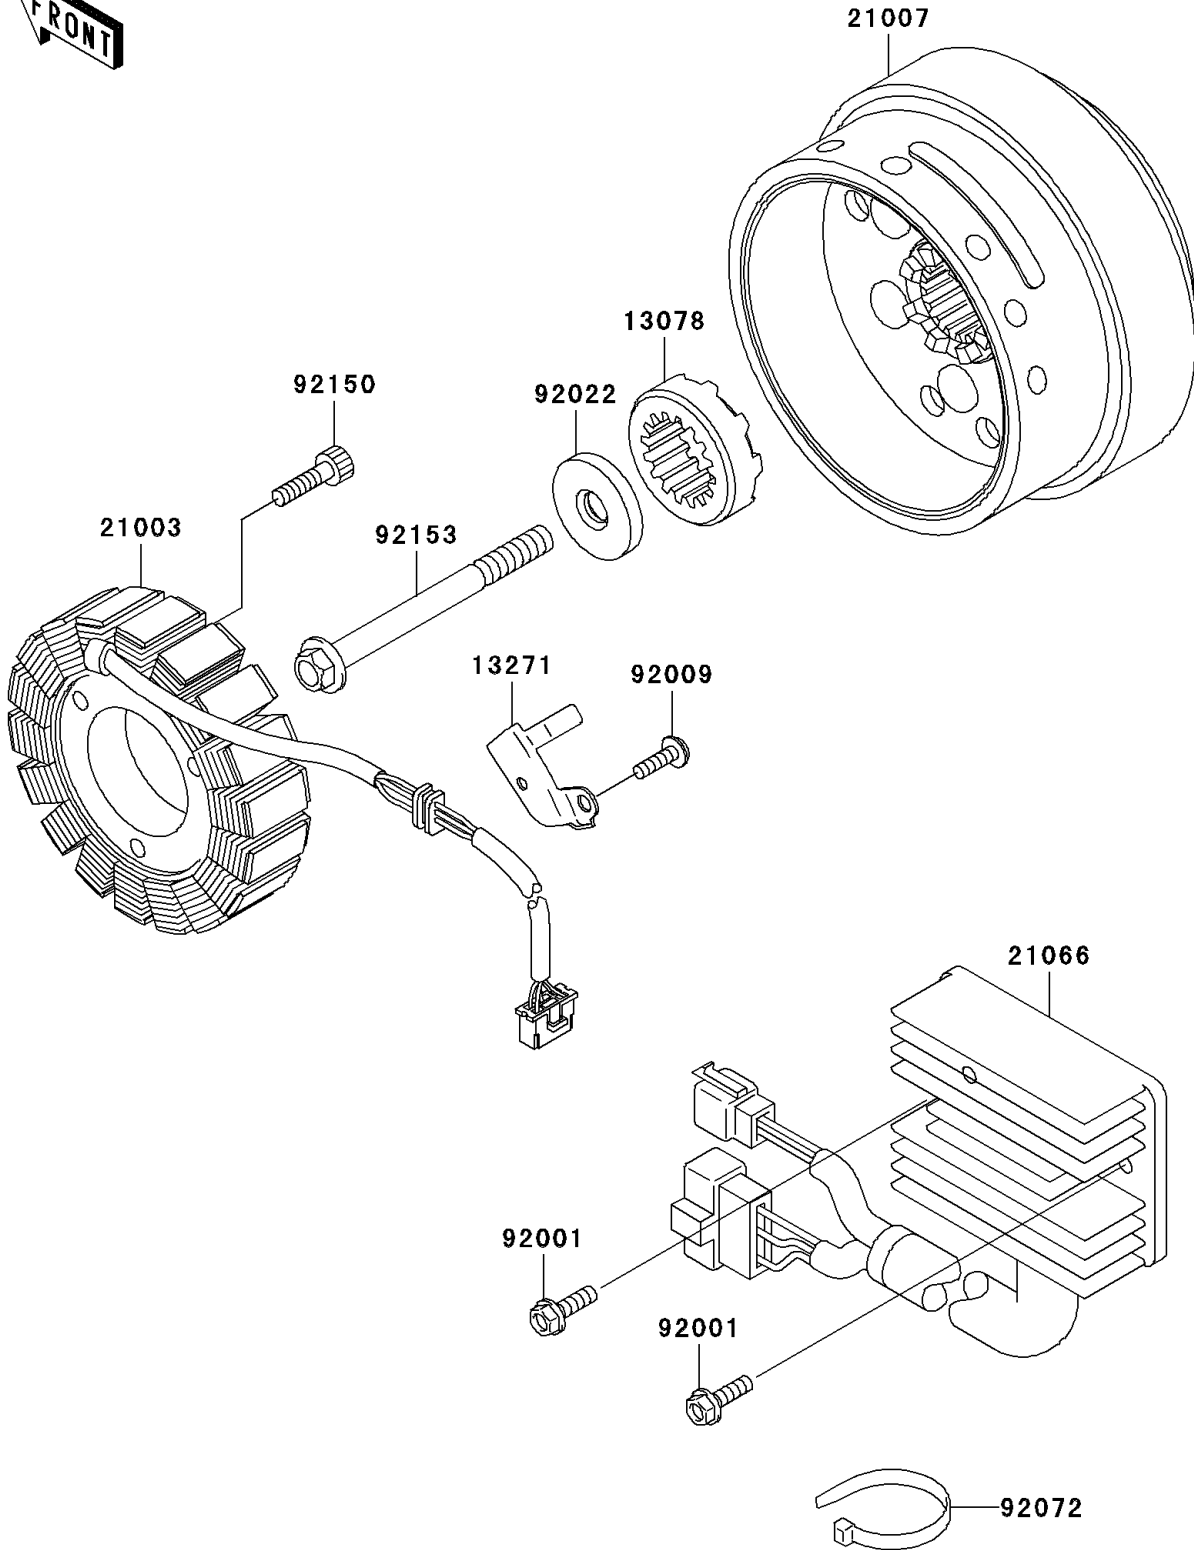

2003 Vulcan 1500 Drifter PARTS DIAGRAM

Generator

E1810

2003 Vulcan 1500 Drifter PARTS LIST

Generator

ITEM NAME	PART NUMBER	QUANTITY
RATCHET (Ref # 13078)	13078-1056	1
PLATE (Ref # 13271)	13271-1328	1
STATOR, OUTER (Ref # 21003)	21003-0008	1
ROTOR (Ref # 21007)	21007-1354	1
REGULATOR-VOLTAGE (Ref # 21066)	21066-1126	1
BOLT, 6X20 (Ref # 92001)	92001-1947	2
SCREW (Ref # 92009)	92009-1768	1
WASHER, GENERATOR (Ref # 92022)	92022-1904	1
BAND, L=202 (Ref # 92072)	92072-1195	1
BOLT, SOCKET, 6X35 (Ref # 92150)	92150-1484	3
BOLT, 12X154 (Ref # 92153)	92153-1105	1