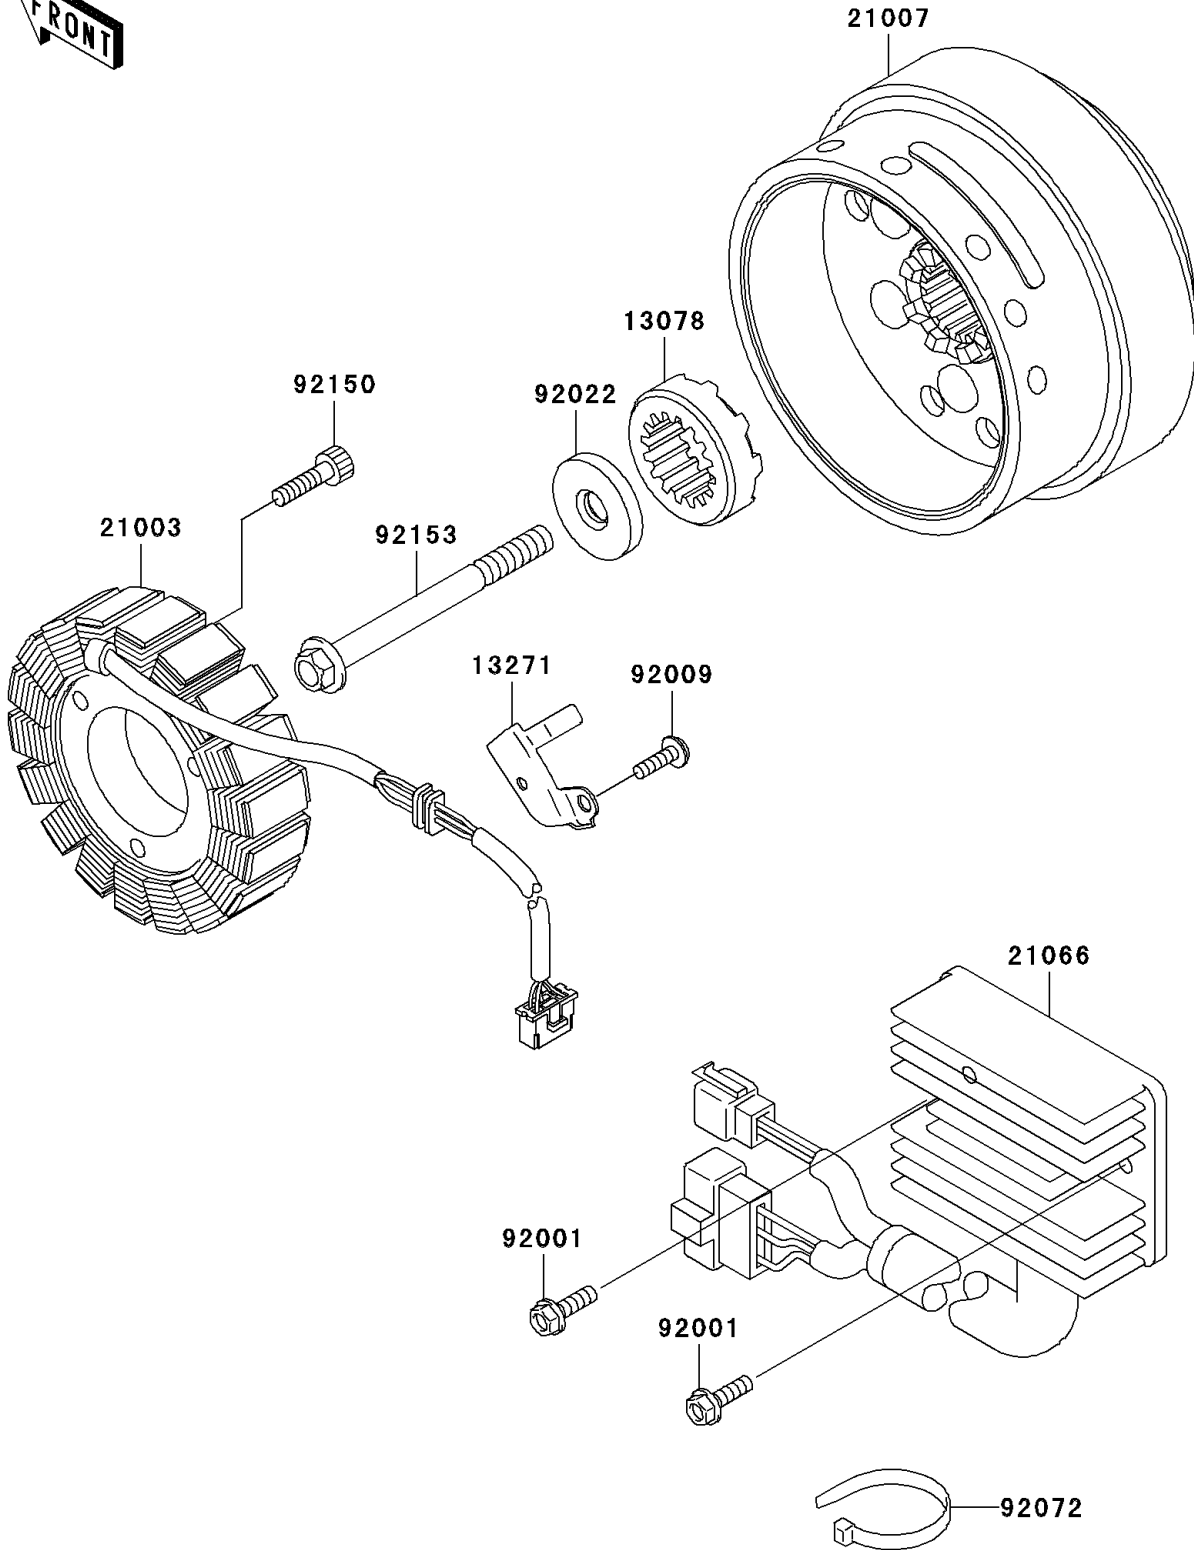

# 2005 Vulcan 1500 Drifter PARTS DIAGRAM

Generator

E1810

## 2005 Vulcan 1500 Drifter PARTS LIST

### Generator

ITEM NAME	PART NUMBER	QUANTITY
RATCHET (Ref # 13078)	13078-1056	1
PLATE (Ref # 13271)	13271-1328	1
STATOR, OUTER (Ref # 21003)	21003-0008	1
ROTOR (Ref # 21007)	21007-1354	1
REGULATOR-VOLTAGE (Ref # 21066)	21066-1126	1
BOLT, 6X20 (Ref # 92001)	92001-1947	2
SCREW (Ref # 92009)	92009-1768	1
WASHER, GENERATOR (Ref # 92022)	92022-1904	1
BAND, L=202 (Ref # 92072)	92072-1195	1
BOLT, SOCKET, 6X35 (Ref # 92150)	92150-1484	3
BOLT, 12X154 (Ref # 92153)	92153-1105	1