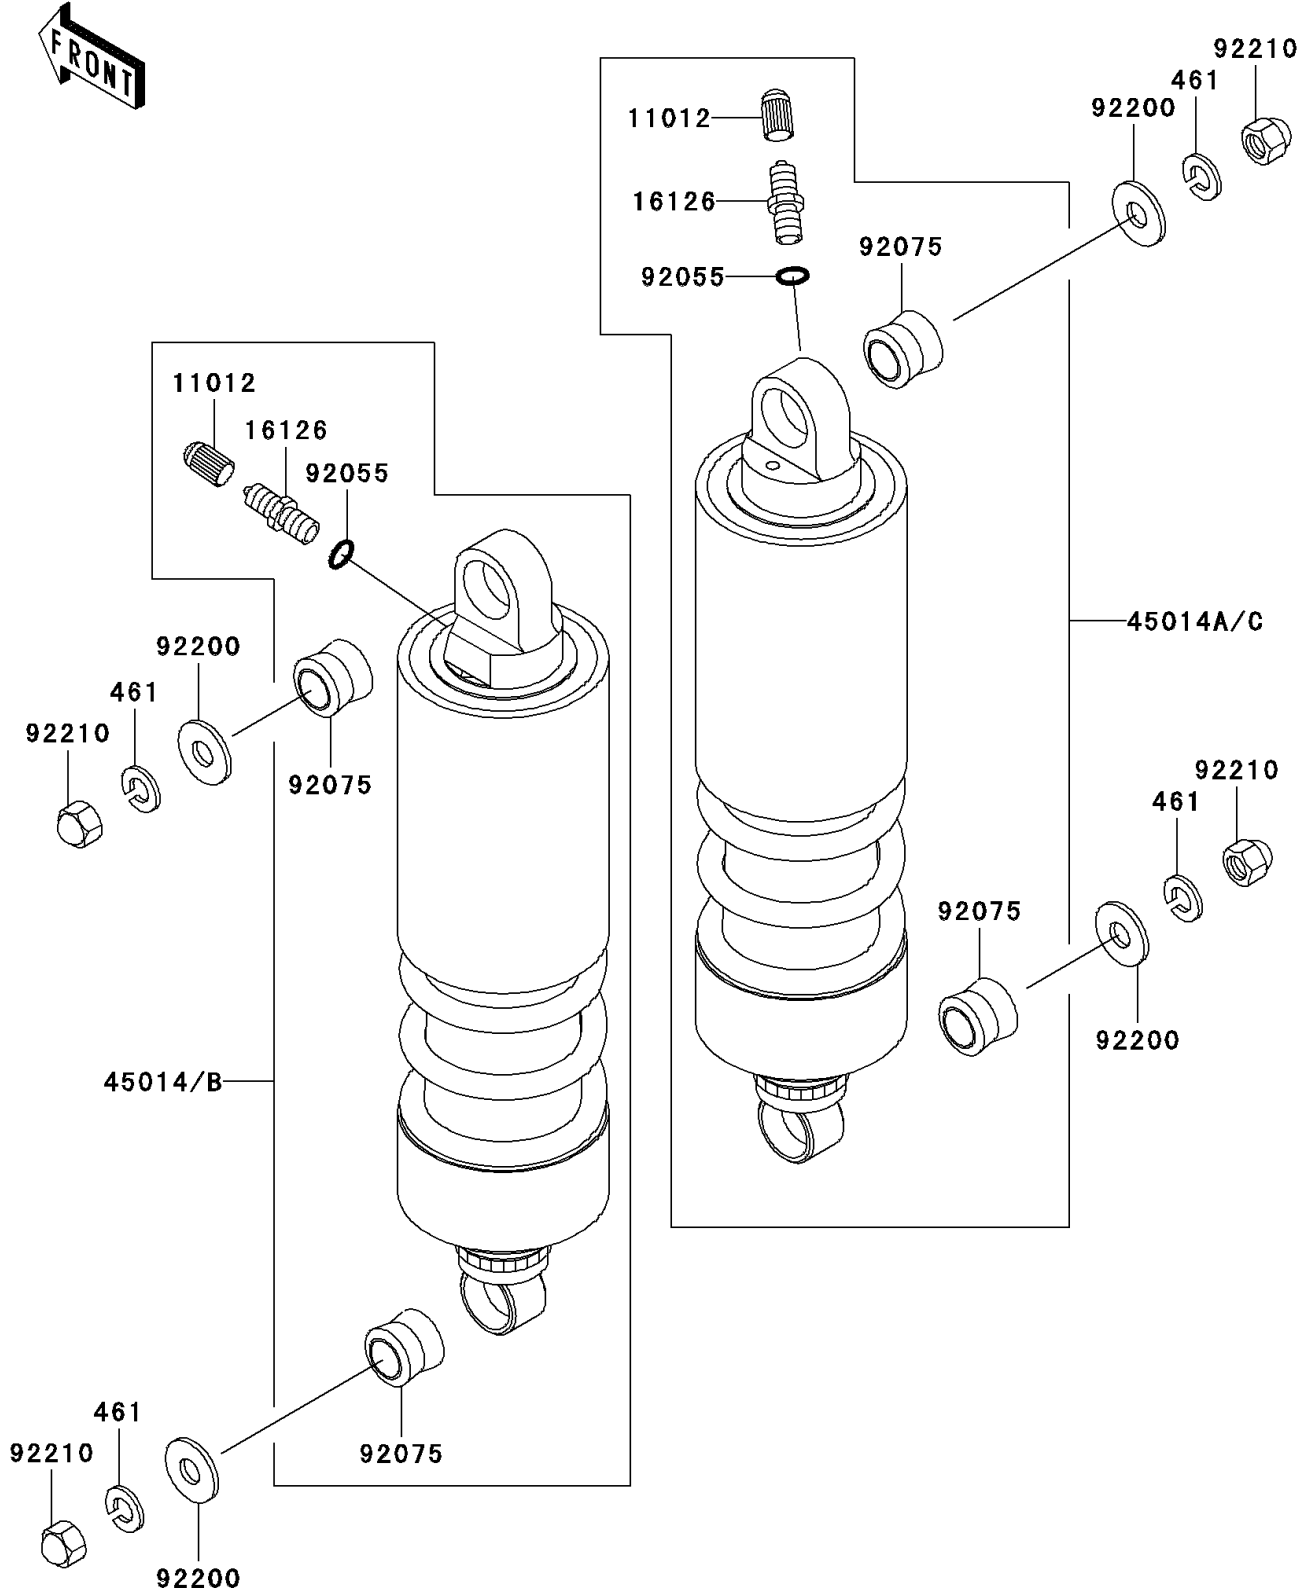

2005 Vulcan 1500 Drifter PARTS DIAGRAM

Suspension/Shock Absorber

F2151

2005 Vulcan 1500 Drifter PARTS LIST

Suspension/Shock Absorber

ITEM NAME	PART NUMBER	QUANTITY
WASHER-SPRING,10MM (Ref # 461)	461S1000	4
CAP (Ref # 11012)	11012-1283	2
VALVE,AIR (Ref # 16126)	16126-1105	2
SHOCKABSORBER,LH (Ref # 45014B)	45014-1793	1
SHOCKABSORBER,RH (Ref # 45014C)	45014-1794	1
RING-O (Ref # 92055)	92055-1130	2
DAMPER,SHOCKABSORBER (Ref # 92075)	92075-1387	4
WASHER,10.5X26X2.5 (Ref # 92200)	92200-1565	4
NUT,CAP,10MM (Ref # 92210)	92210-1288	4