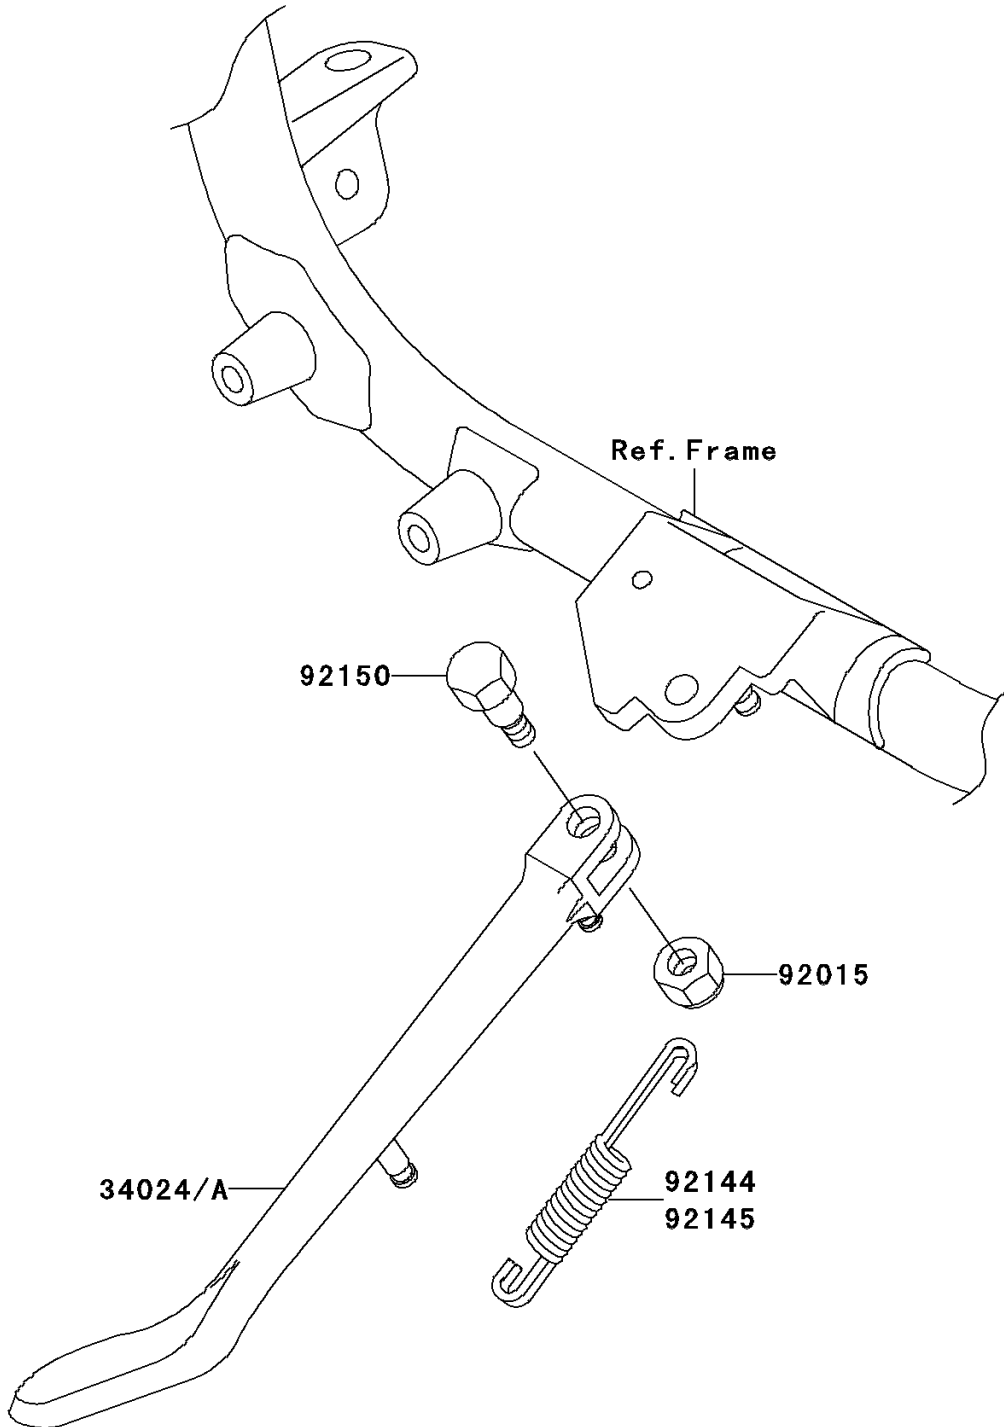

# 2003 Vulcan 1500 Drifter PARTS DIAGRAM

Stand(s)

F2190

## 2003 Vulcan 1500 Drifter PARTS LIST

Stand(s)

ITEM NAME	PART NUMBER	QUANTITY
STAND-SIDE (Ref # 34024A)	34024-1330	1
NUT,LOCK,10MM,BLACK (Ref # 92015)	92015-1188	1
SPRING,SIDE STAND (Ref # 92144)	92144-1927	1
BOLT,SIDE STAND (Ref # 92150)	92150-1941	1