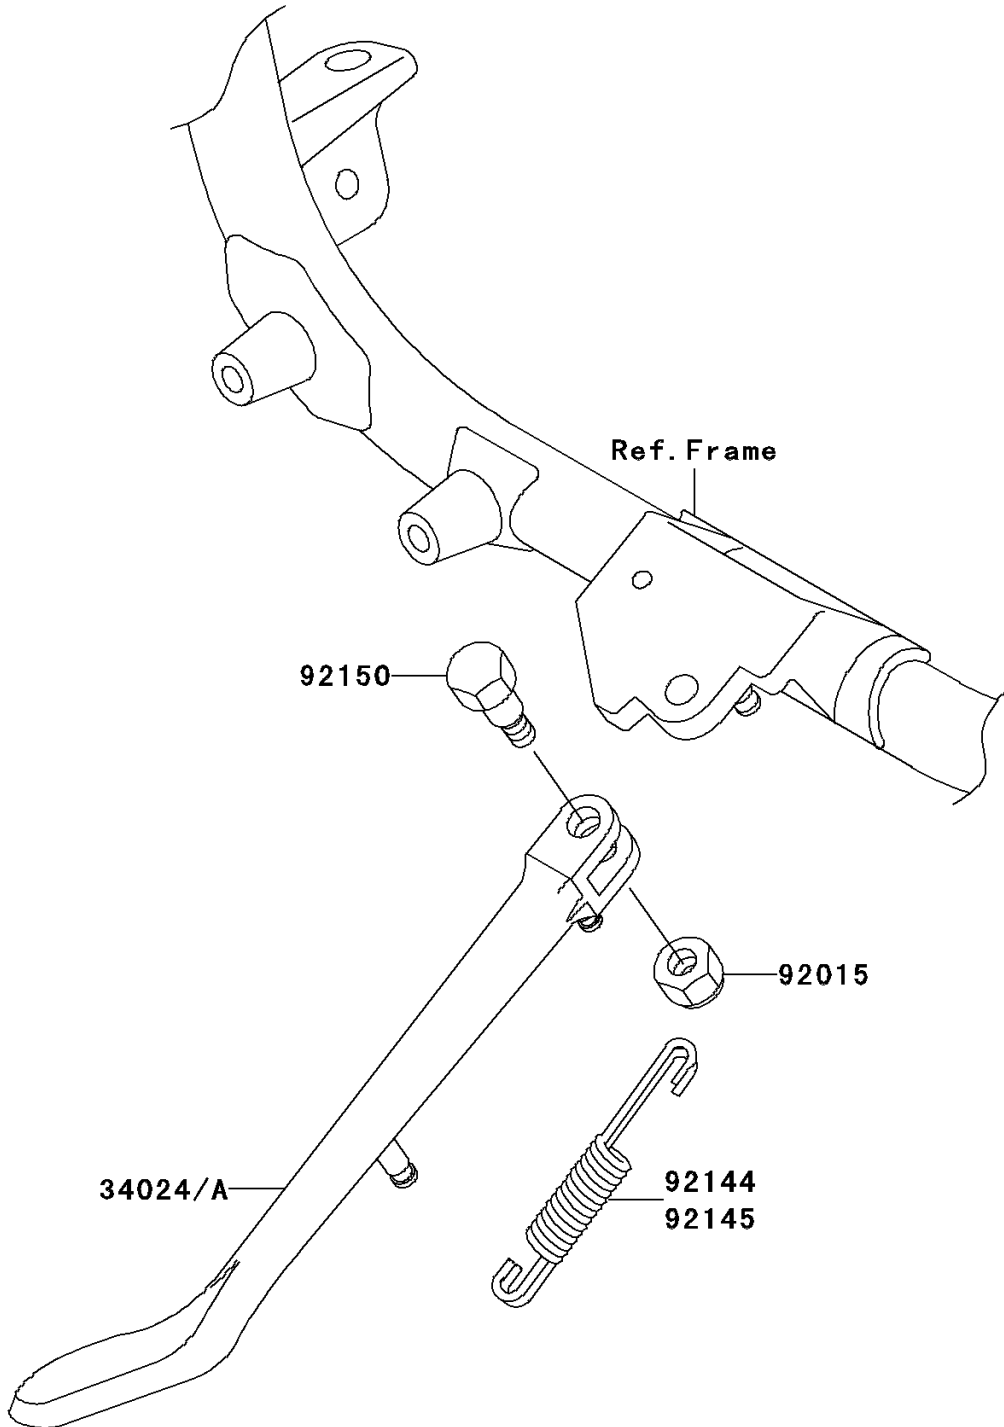

2005 Vulcan 1500 Drifter PARTS DIAGRAM

Stand(s)

F2190

2005 Vulcan 1500 Drifter PARTS LIST

Stand(s)

ITEM NAME	PART NUMBER	QUANTITY
STAND-SIDE (Ref # 34024)	34024-0014	1
NUT,LOCK,10MM,BLACK (Ref # 92015)	92015-1188	1
SPRING,SIDE STAND (Ref # 92145)	92145-0083	1
BOLT,SIDE STAND (Ref # 92150)	92150-1941	1