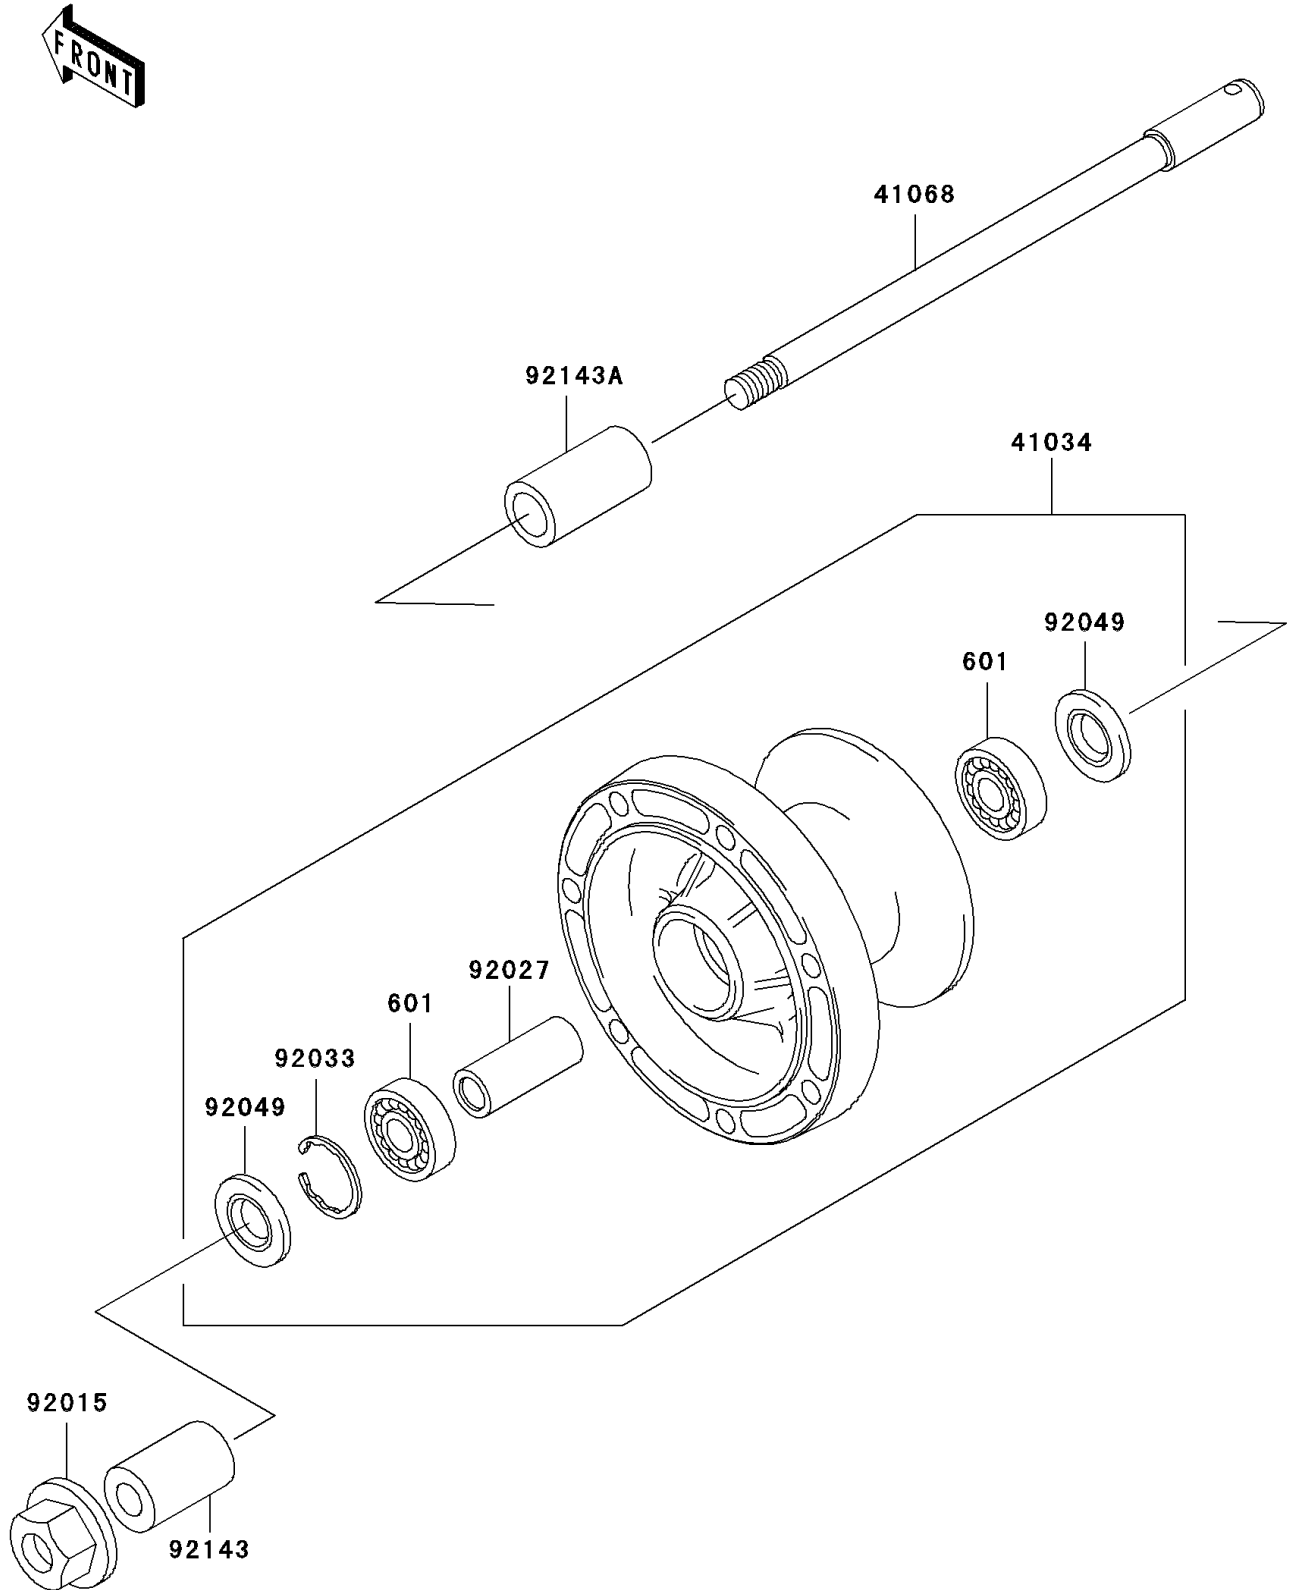

# 2003 Vulcan 1500 Drifter PARTS DIAGRAM

Front Wheel

F2230

## 2003 Vulcan 1500 Drifter PARTS LIST

### Front Wheel

ITEM NAME	PART NUMBER	QUANTITY
BEARING-BALL,#6004UUC3 (Ref # 601)	601B6004UU	2
DRUM-ASSY,FRONT BRAKE (Ref # 41034)	41034-1266	1
AXLE,FR (Ref # 41068)	41068-1378	1
NUT,FLANGED,18MM (Ref # 92015)	92015-1993	1
COLLAR,20.2X28X70 (Ref # 92027)	92027-1752	1
RING-SNAP,42MM (Ref # 92033)	92033-1041	1
SEAL-OIL,BJN30427-C3 (Ref # 92049)	92049-1057	2
COLLAR,FR AXLE,LH,L=48.5 (Ref # 92143)	92143-1837	1
COLLAR,FR AXLE,RH,L=57.5 (Ref # 92143A)	92143-1854	1