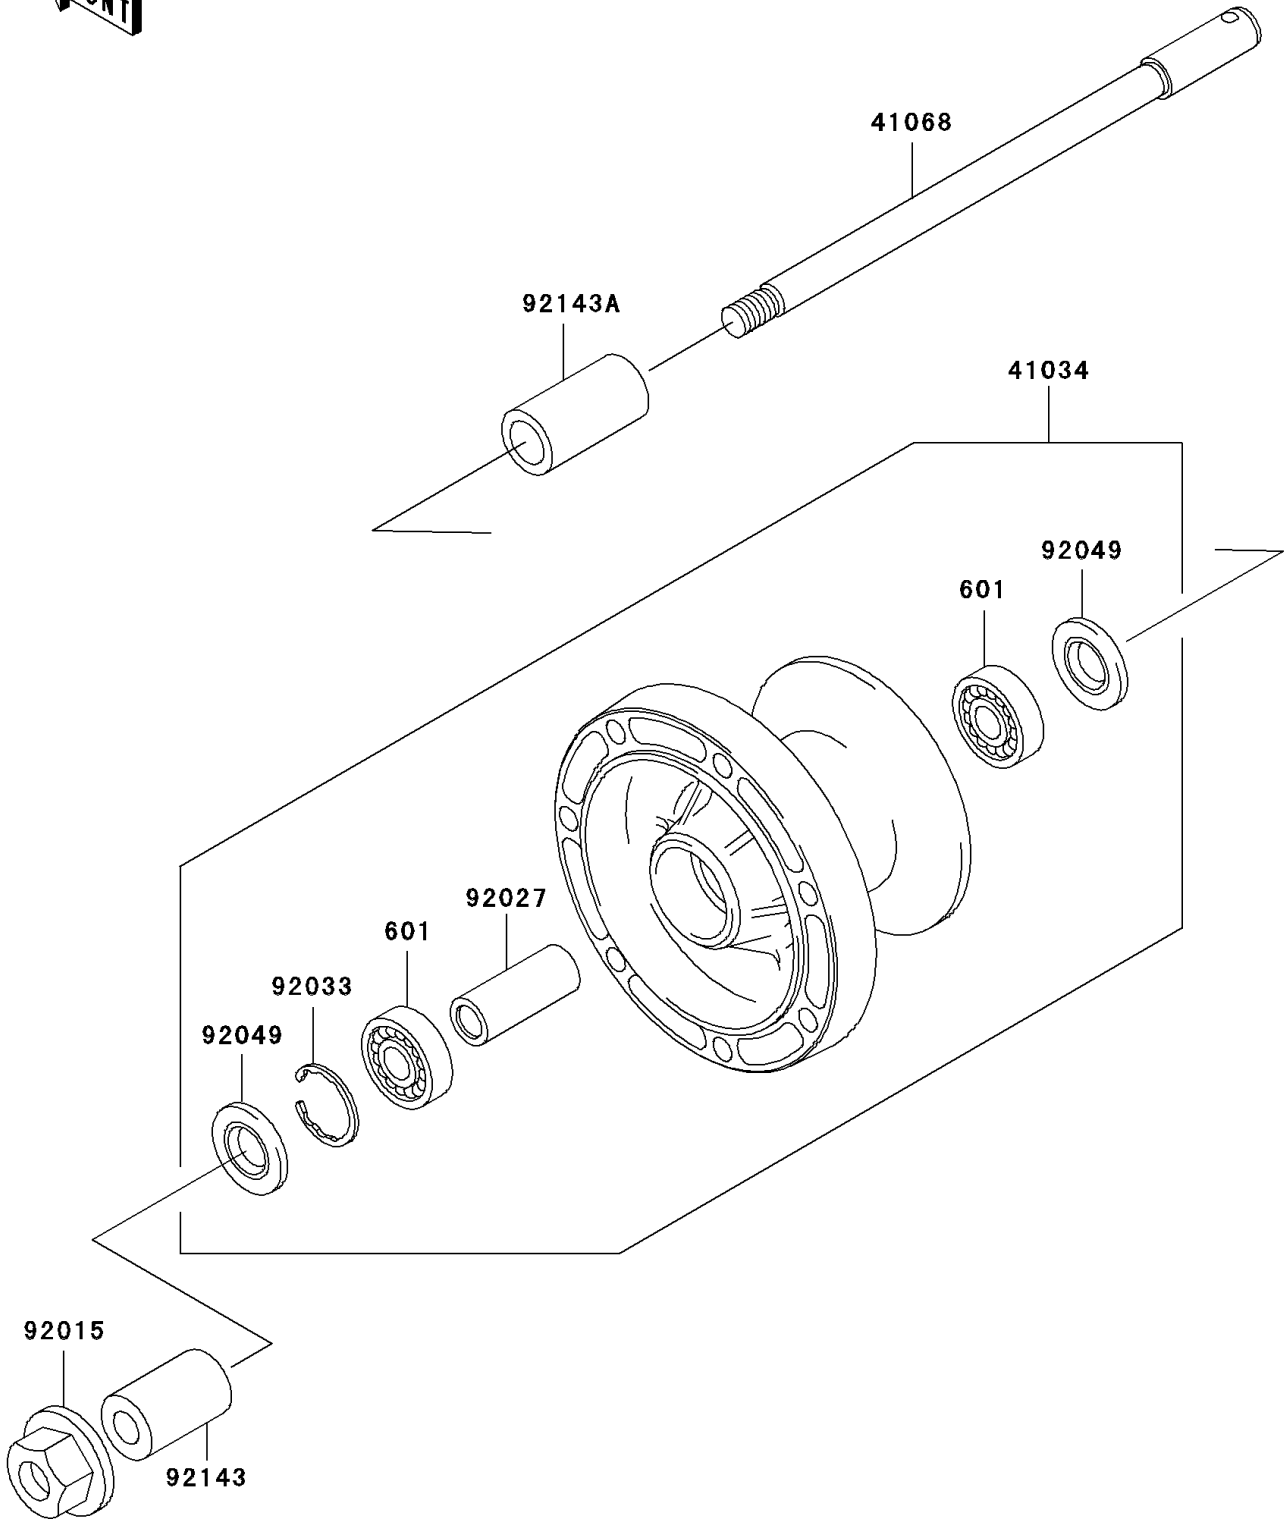

2004 Vulcan 1500 Drifter PARTS DIAGRAM

Front Wheel

F2230

2004 Vulcan 1500 Drifter PARTS LIST

Front Wheel

ITEM NAME	PART NUMBER	QUANTITY
BEARING-BALL,#6004UUC3 (Ref # 601)	601B6004UU	2
DRUM-ASSY,FRONT BRAKE (Ref # 41034)	41034-1266	1
AXLE,FR (Ref # 41068)	41068-1378	1
NUT,FLANGED,18MM (Ref # 92015)	92015-1993	1
COLLAR,20.2X28X70 (Ref # 92027)	92027-1752	1
RING-SNAP,42MM (Ref # 92033)	92033-1041	1
SEAL-OIL,BJN30427-C3 (Ref # 92049)	92049-1057	2
COLLAR,FR AXLE,LH,L=48.5 (Ref # 92143)	92143-1837	1
COLLAR,FR AXLE,RH,L=57.5 (Ref # 92143A)	92143-1854	1