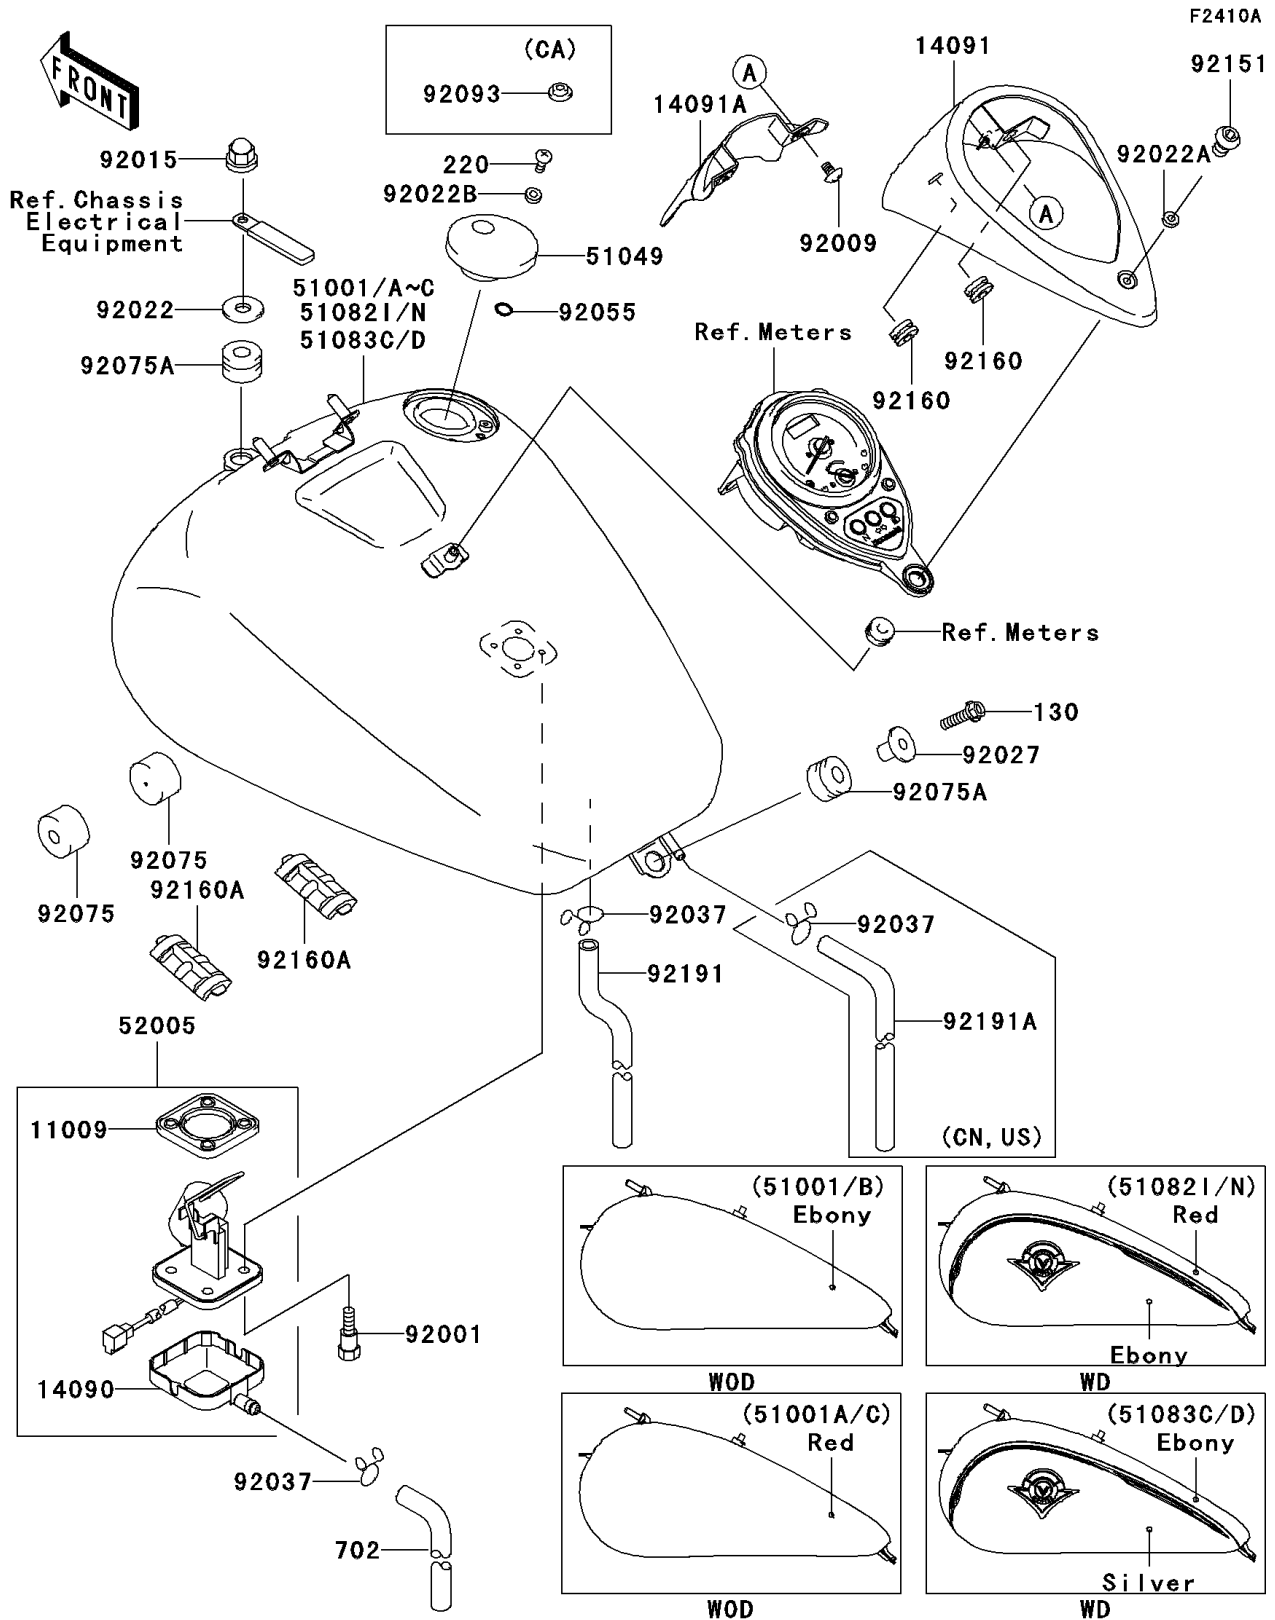

2004 Vulcan 1500 Drifter PARTS DIAGRAM

Fuel Tank(4/4)(R2-R5)

2004 Vulcan 1500 Drifter PARTS LIST

Fuel Tank(4/4)(R2-R5)

ITEM NAME	PART NUMBER	QUANTITY
GASKET,FUEL GAUGE (Ref # 11009)	11009-1656	1
COVER,FUEL GAUGE (Ref # 14090)	14090-1624	1
COVER,METER (Ref # 14091)	14091-1208	1
COVER,METER,FR (Ref # 14091A)	14091-1301	1
CAP-TANK,FUEL (Ref # 51049)	51049-0003	1
GAUGE,FUEL (Ref # 52005)	52005-1138	1
BOLT,FUEL GAUGE (Ref # 92001)	92001-1705	4
BOLT-FLANGED,8X30 (Ref # 130)	130H0830	1
SCREW-PAN-CROS (Ref # 220)	220D0510	2
TUBE-RUBBER,7X10X860 (Ref # 702)	702A07860	1
SCREW,6X12 (Ref # 92009)	92009-1877	2
NUT,CAP,8MM,BLACK (Ref # 92015)	92015-1174	1
WASHER,8X26X2.3 (Ref # 92022)	92022-1345	1
WASHER,6.2X11X1.5 (Ref # 92022A)	92022-183	1
WASHER,5.1X10X1.0 (Ref # 92022B)	92022-1977	2
COLLAR,L=19.3 (Ref # 92027)	92027-1780	1
RING-O,ID=9 (Ref # 92055)	92055-1552	2
DAMPER,FUEL TANK (Ref # 92075)	92075-125	2
DAMPER (Ref # 92075A)	92075-1736	2
BOLT,SOCKET,6X10 (Ref # 92151)	92151-1449	1
DAMPER (Ref # 92160)	92160-1162	2
DAMPER,FUEL TANK (Ref # 92160A)	92160-1907	2
TUBE,DRAIN (Ref # 92191)	92191-1272	1
TANK-COMP-FUEL,SILVER/EBONY (Ref # 51083C)	51083-5202-686	1
TANK-COMP-FUEL,SILVER/EBONY (Ref # 51083D)	51083-5203-686	1
CLAMP,TUBE (Ref # 92037)	92037-147	2
CLAMP,TUBE (Ref # 92037)	92037-147	3
SEAL,FUEL TANK CAP (Ref # 92093)	92093-1030	1
TUBE,5X10X650 (Ref # 92191A)	92191-1529	1