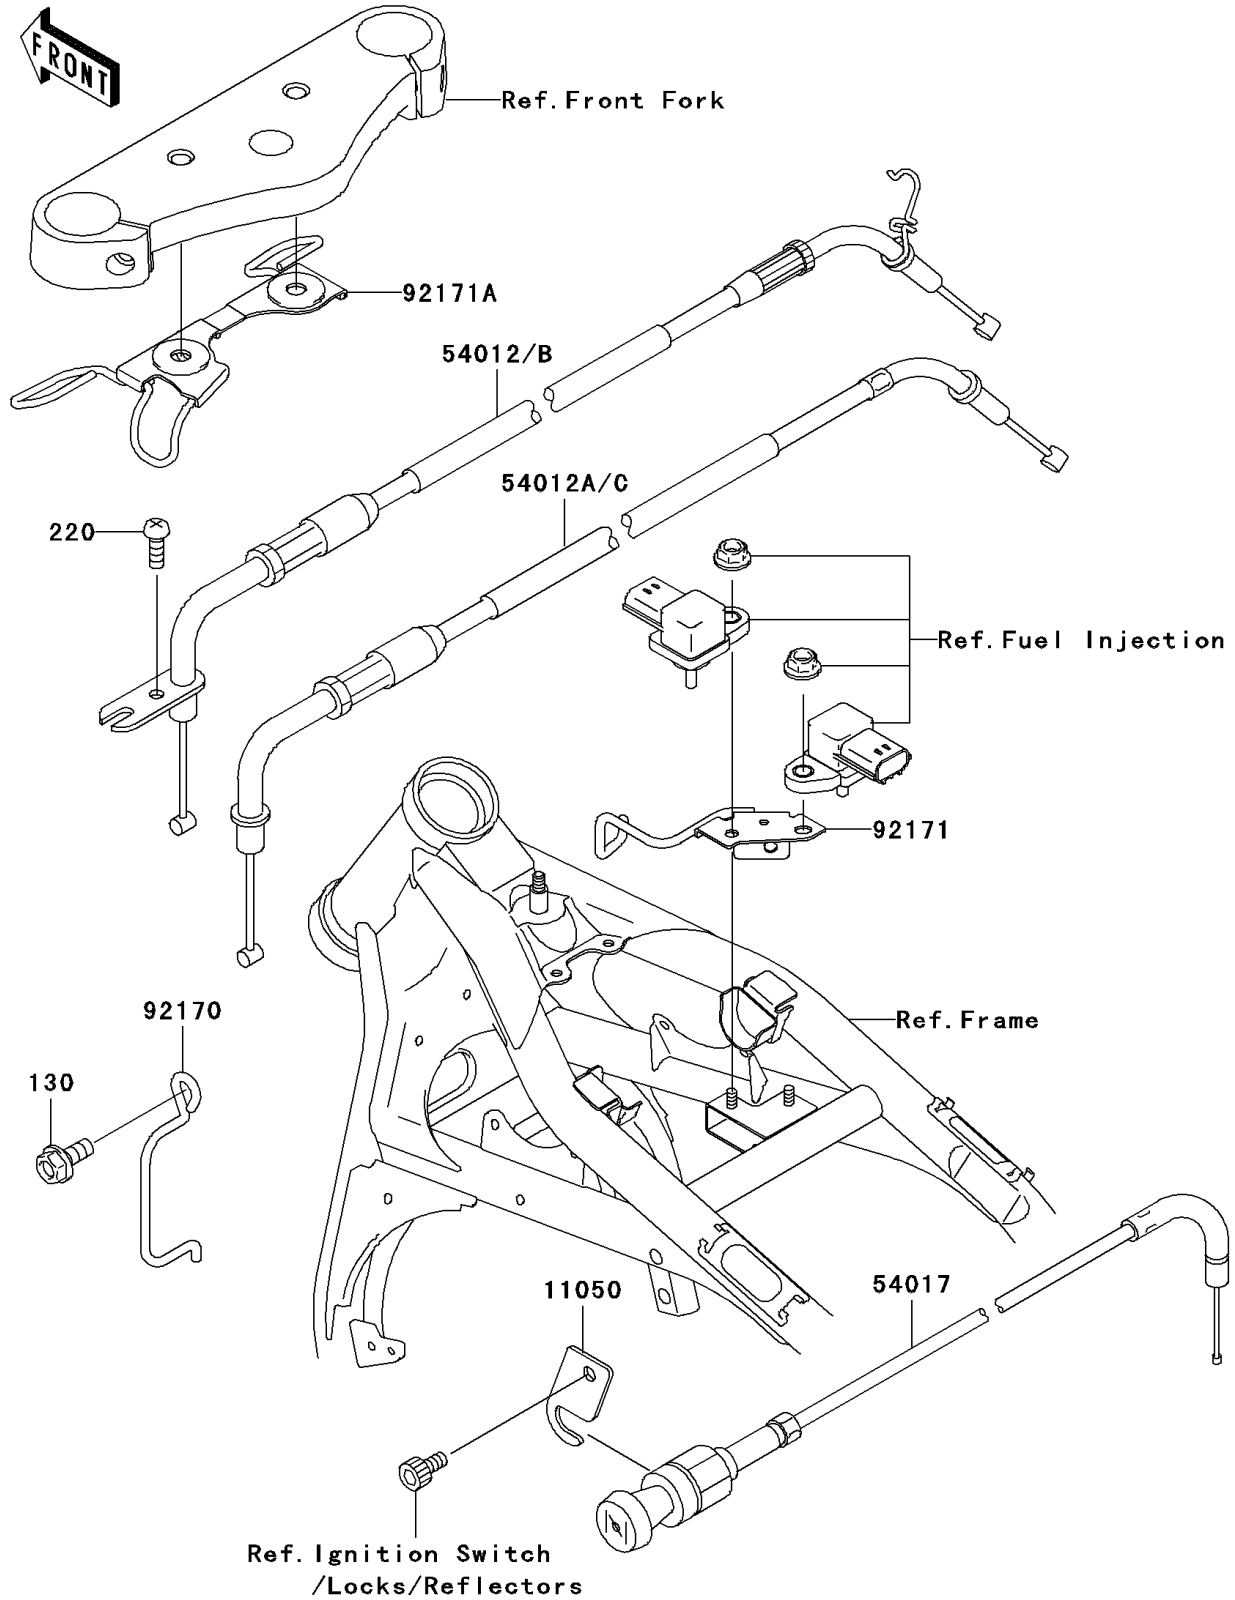

2003 Vulcan 1500 Drifter PARTS DIAGRAM

Cables

F2540

2003 Vulcan 1500 Drifter PARTS LIST

Cables

ITEM NAME	PART NUMBER	QUANTITY
BOLT-FLANGED,6X14,BLACK (Ref # 130)	130J0614	1
SCREW-PAN-CROSS (Ref # 220)	220F0514	1
BRACKET,STARTER CABLE (Ref # 11050)	11050-1699	1
CABLE-THROTTLE,OPENING (Ref # 54012B)	54012-1611	1
CABLE-THROTTLE,CLOSING (Ref # 54012C)	54012-1612	1
CABLE-STARTER (Ref # 54017)	54017-1202	1
CLAMP,CABLE (Ref # 92170)	92170-1867	1
CLAMP,HARNESS (Ref # 92171)	92171-1325	1
CLAMP,CABLE (Ref # 92171A)	92171-1339	1