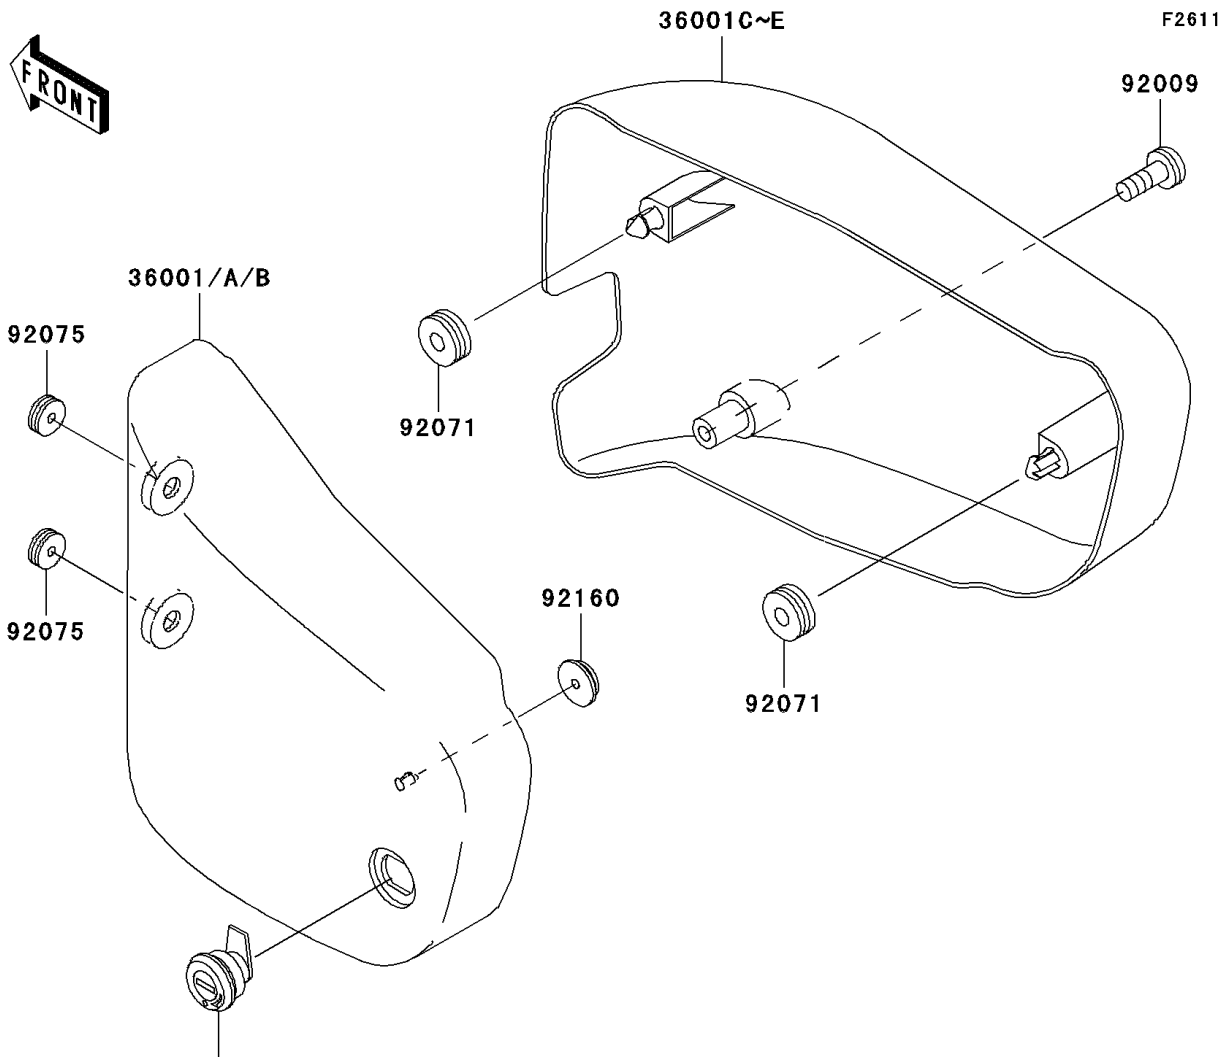

# 2003 Vulcan 1500 Drifter PARTS DIAGRAM

Side Covers

Ref. Ignition Switch  
/Locks/Reflectors

WOD

(36001)	Ebony
(36001A)	O. Red
(36001B)	M. R. Red

('02~)

(36001C~E) (RH)

WOD

(36001C)	Ebony
(36001D)	O. Red
(36001E)	M. R. Red

## 2003 Vulcan 1500 Drifter PARTS LIST

### Side Covers

ITEM NAME	PART NUMBER	QUANTITY
COVER-SIDE,LH,M.R.RED (Ref # 36001B)	36001-1620-468	1
COVER-SIDE,RH,M.R.RED (Ref # 36001E)	36001-1621-468	1
SCREW,6X35 (Ref # 92009)	92009-1874	1
GROMMET (Ref # 92071)	92071-1131	2
DAMPER (Ref # 92075)	92075-1629	2
DAMPER (Ref # 92160)	92160-1944	1