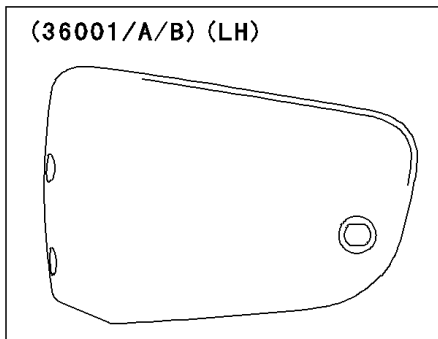

# 2003 Vulcan 1500 Drifter PARTS DIAGRAM

Side Covers

Ref. Ignition Switch  
/Locks/Reflectors

WOD

(36001)	Ebony
(36001A)	O. Red
(36001B)	M. R. Red

('02~)

(36001C~E) (RH)

WOD