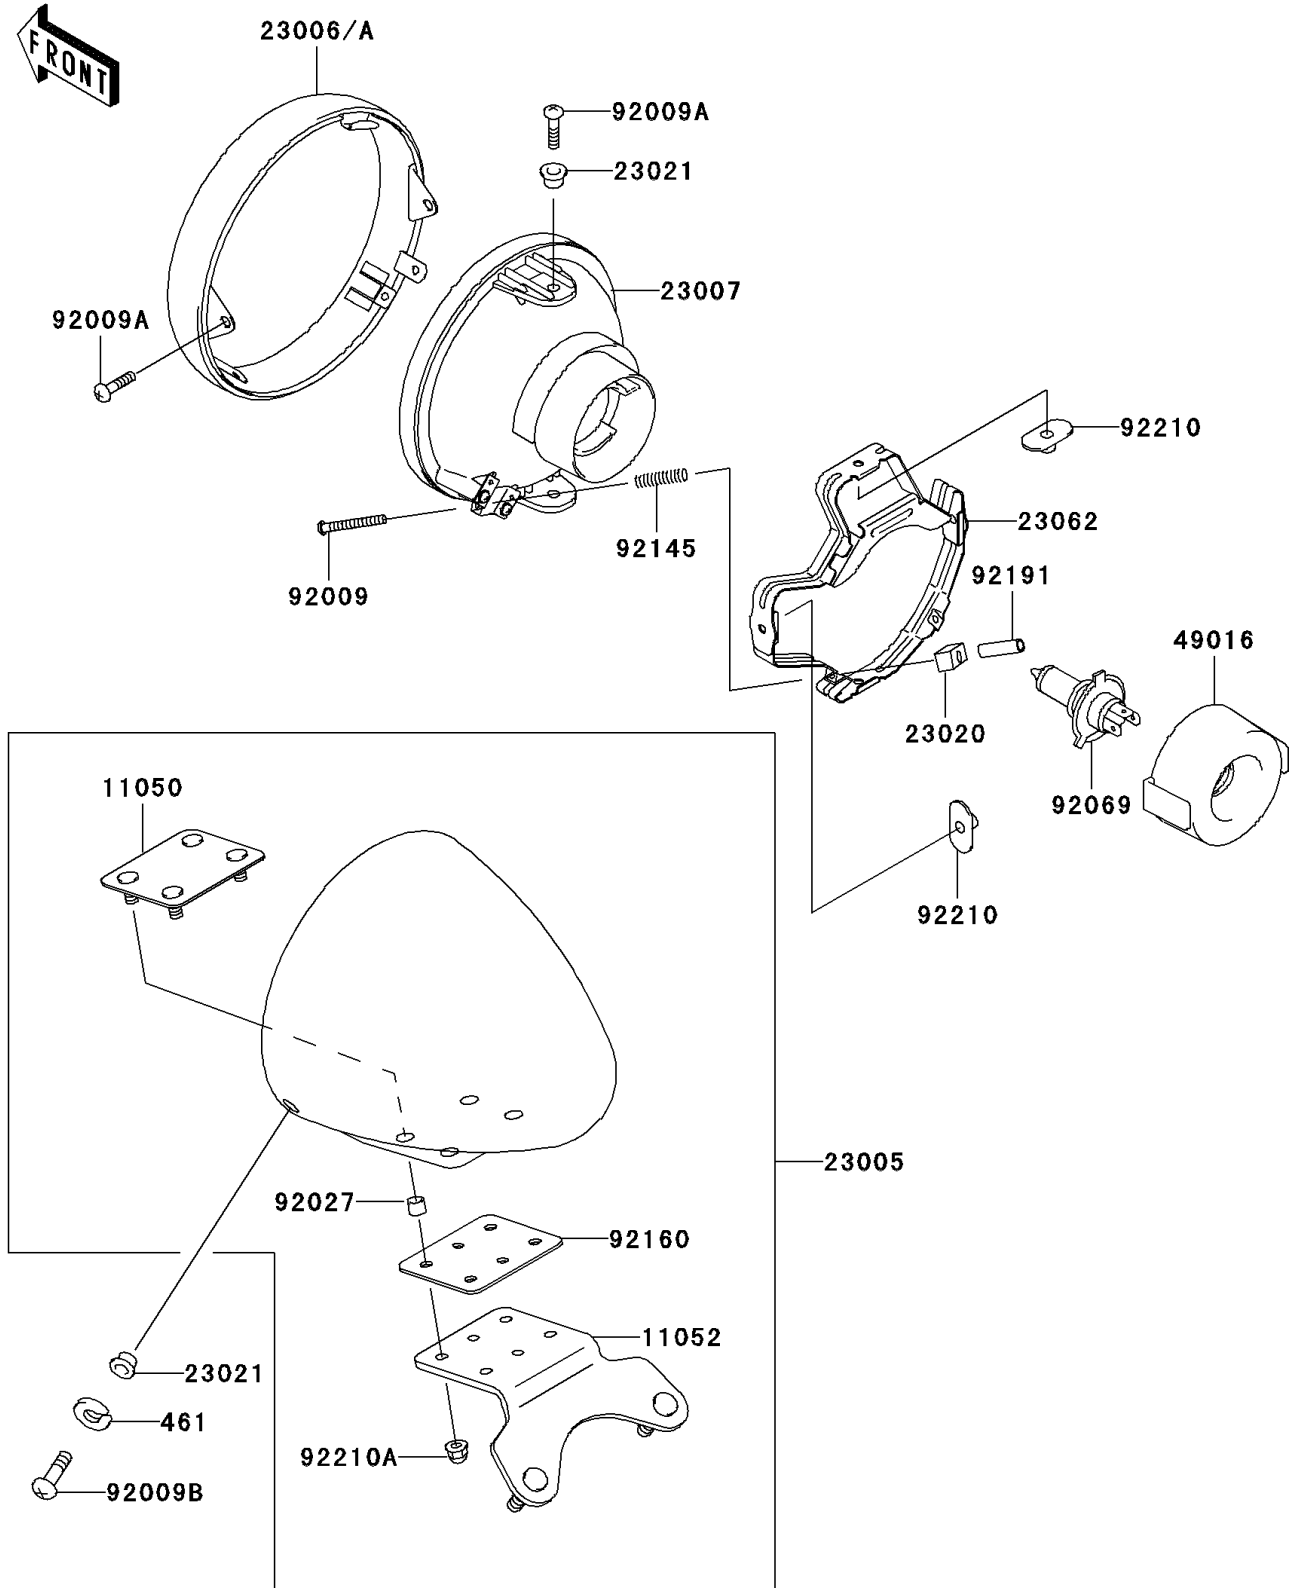

# 2003 Vulcan 1500 Drifter PARTS DIAGRAM

Headlight(s)

F2710

## 2003 Vulcan 1500 Drifter PARTS LIST

### Headlight(s)

ITEM NAME	PART NUMBER	QUANTITY
WASHER-SPRING,5MM (Ref # 461)	461S0500	2
BRACKET,HEAD LAMP BODY (Ref # 11050)	11050-1978	1
BRACKET,HEAD LAMP BODY (Ref # 11052)	11052-1057	1
BODY-COMP-HEAD LAMP (Ref # 23005)	23005-1186	1
RIM-LAMP (Ref # 23006A)	23006-1079	1
LENS-COMP,HEAD LAMP (Ref # 23007)	23007-1359	1
NUT,4MM,FOCUS ADJUST (Ref # 23020)	23020-018	2
WASHER (Ref # 23021)	23021-010	4
BRACKET-COMP,HEAD LAMP (Ref # 23062)	23062-1131	1
COVER-SEAL,SOCKET (Ref # 49016)	49016-1203	1
SCREW,FOCUS ADJUST,4X60 (Ref # 92009)	92009-1816	2
SCREW,5X16 (Ref # 92009A)	92009-1879	4
SCREW,5MM (Ref # 92009B)	92009-1947	2
COLLAR,6.8X10X6 (Ref # 92027)	92027-103	4
BULB,12V 60/55W,H4 (Ref # 92069)	92069-1002	1
SPRING,HEAD LAMP LENS (Ref # 92145)	92145-1268	2
DAMPER (Ref # 92160)	92160-1960	1
TUBE,3.5X5.5X19 (Ref # 92191)	92191-1217	2
NUT,SPECIAL,5MM (Ref # 92210)	92210-1060	4
NUT (Ref # 92210A)	92210-1252	4