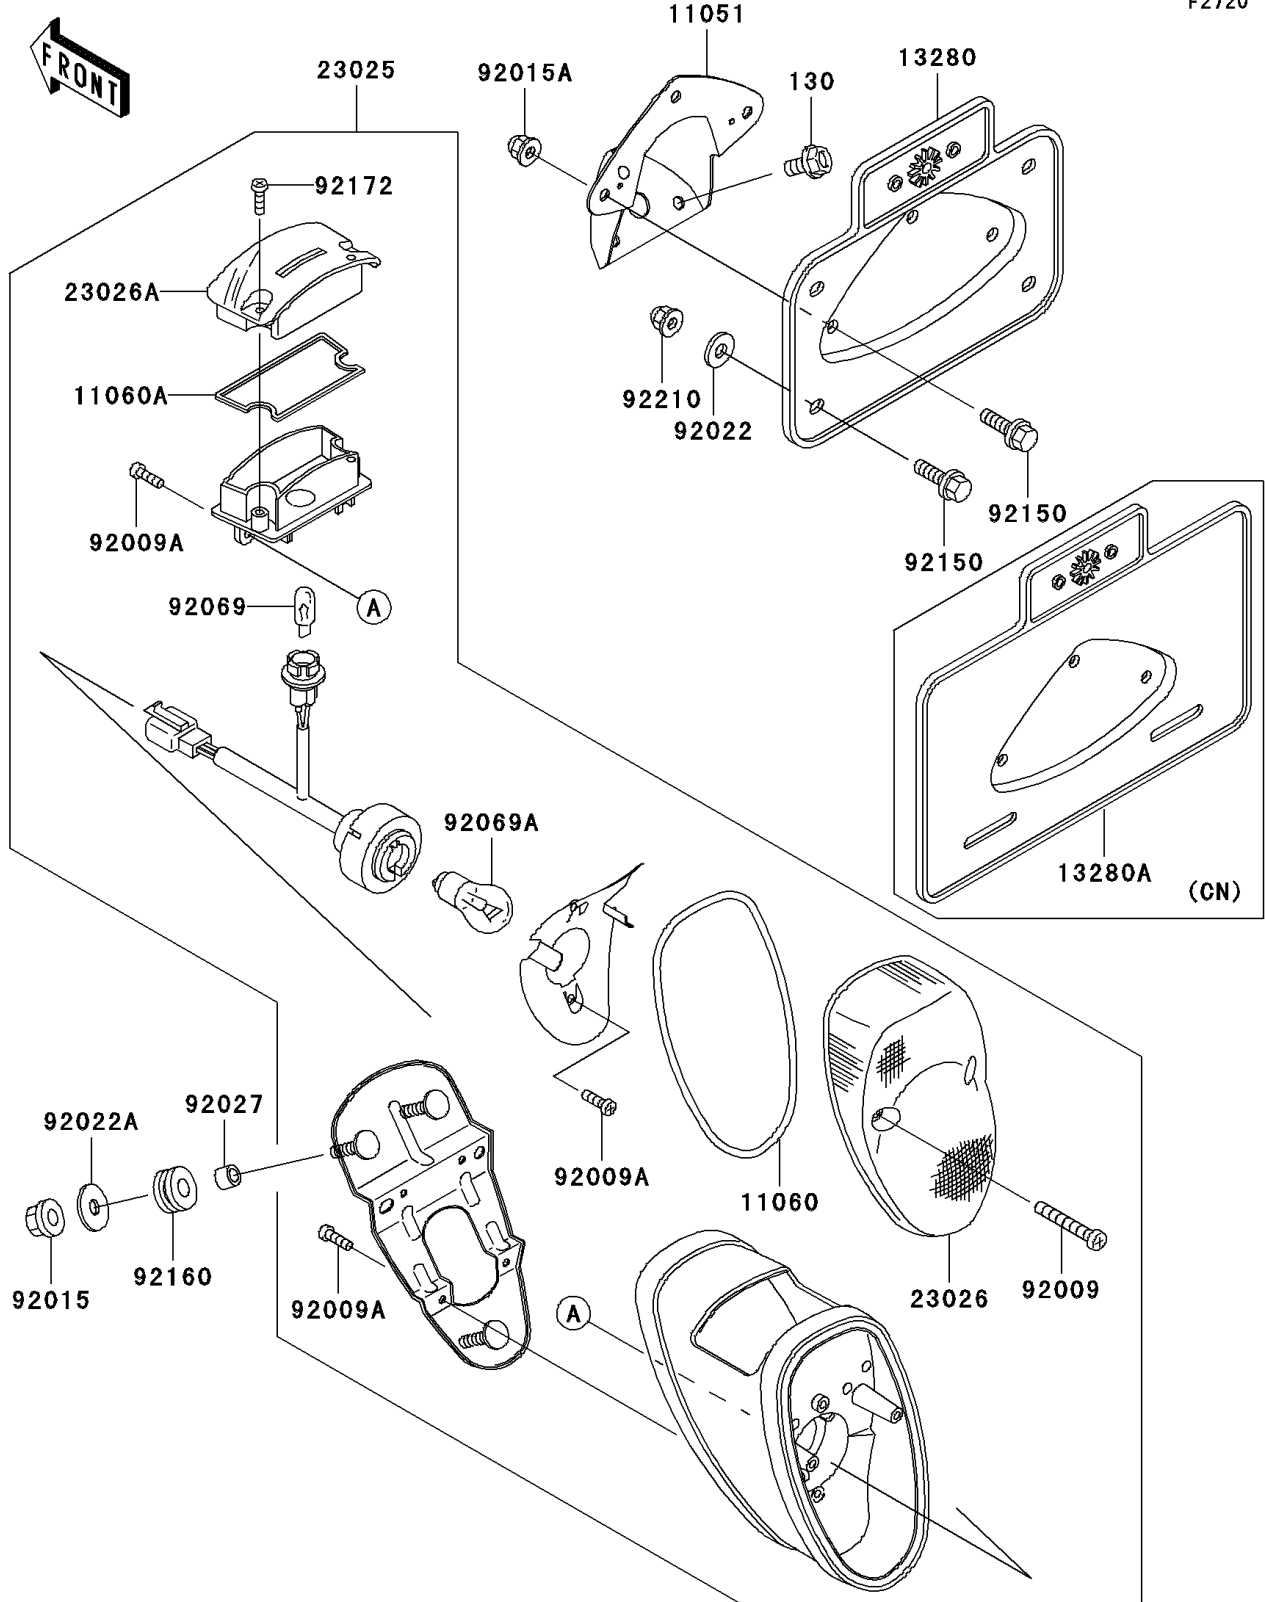

2005 Vulcan 1500 Drifter PARTS DIAGRAM

Taillight(s)

F2720

2005 Vulcan 1500 Drifter PARTS LIST

Taillight(s)

ITEM NAME	PART NUMBER	QUANTITY
BOLT-FLANGED (Ref # 130)	130J0612	3
BRACKET,LICENSE HOLDER (Ref # 11051)	11051-1998	1
GASKET,TAIL LAMP (Ref # 11060)	11060-1884	1
GASKET,LICENSE LENS (Ref # 11060A)	11060-1939	1
HOLDER,LICENSE PLATE (Ref # 13280)	13280-1103	1
LAMP-TAIL (Ref # 23025)	23025-1309	1
LENS,TAIL (Ref # 23026)	23026-1220	1
LENS,LICENSE (Ref # 23026A)	23026-1224	1
SCREW,TAPPING,4X20 (Ref # 92009)	92009-1378	2
SCREW,TAPPING,4X12 (Ref # 92009A)	92009-1381	8
NUT,FLANGED,6MM (Ref # 92015)	92015-1367	3
NUT,CAP,6MM (Ref # 92015A)	92015-1385	3
WASHER,6.5X20X1.6,BLACK (Ref # 92022)	92022-1346	4
WASHER,6.5X20X1.6 (Ref # 92022A)	92022-1557	3
COLLAR,6.8X10X12 (Ref # 92027)	92027-162	3
BULB,12V 5W (Ref # 92069)	92069-1016	1
BULB,12V 21/5W (Ref # 92069A)	92069-1084	1
BOLT,6X14 (Ref # 92150)	92150-1133	7
DAMPER (Ref # 92160)	92160-1162	3
SCREW,TAPPING,4X12 (Ref # 92172)	92172-0084	2
NUT,CAP,6MM (Ref # 92210)	92210-0003	4