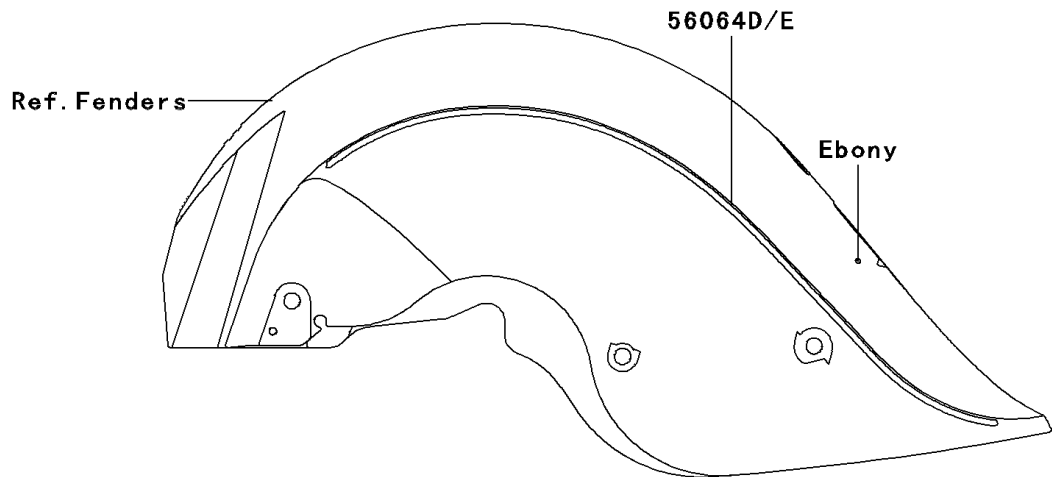

2001 Vulcan 1500 Drifter PARTS DIAGRAM

Decals(Ebony)(R1)

F2861

2001 Vulcan 1500 Drifter PARTS LIST

Decals(Ebony)(R1)

ITEM NAME	PART NUMBER	QUANTITY
MARK,AIR CLEANER,1500 (Ref # 56051)	56051-1459	1
MARK,AIR CLEANER,KAWASAKI (Ref # 56051A)	56051-1460	1
MARK,FUEL TANK,LH (Ref # 56052)	56052-1321	1
MARK,FUEL TANK,RH (Ref # 56052A)	56052-1322	1
PATTERN,FR FENDER,FR,LH (Ref # 56064)	56064-1456	1
PATTERN,FR FENDER,RR,LH (Ref # 56064A)	56064-1457	1
PATTERN,FR FENDER,FR,RH (Ref # 56064B)	56064-1458	1
PATTERN,FR FENDER,RR,RH (Ref # 56064C)	56064-1459	1
PATTERN,RR FENDER,LH (Ref # 56064D)	56064-1460	1
PATTERN,RR FENDER,RH (Ref # 56064E)	56064-1461	1
MARK,SIDE COVER,KLEEN (Ref # 56052B)	56052-1384	1