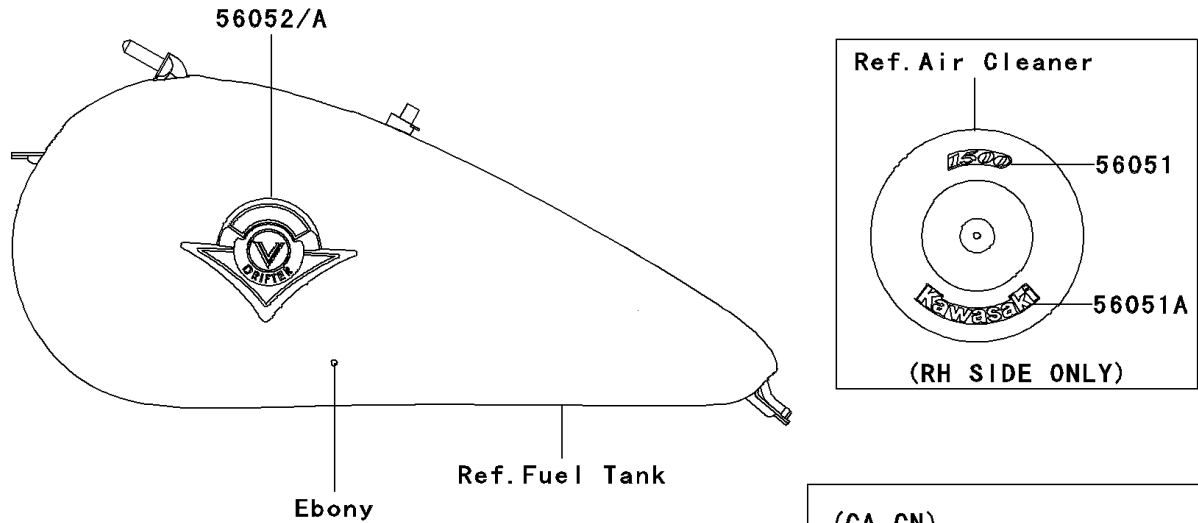

2001 Vulcan 1500 Drifter PARTS DIAGRAM

Decals(Ebony)(R1)

F2861

2001 Vulcan 1500 Drifter PARTS LIST

Decals(Ebony)(R1)

ITEM NAME	PART NUMBER	QUANTITY
MARK,AIR CLEANER,1500 (Ref # 56051)	56051-1459	1
MARK,AIR CLEANER,KAWASAKI (Ref # 56051A)	56051-1460	1
MARK,FUEL TANK,LH (Ref # 56052)	56052-1321	1
MARK,FUEL TANK,RH (Ref # 56052A)	56052-1322	1
PATTERN,FR FENDER,FR,LH (Ref # 56064)	56064-1456	1
PATTERN,FR FENDER,RR,LH (Ref # 56064A)	56064-1457	1
PATTERN,FR FENDER,FR,RH (Ref # 56064B)	56064-1458	1
PATTERN,FR FENDER,RR,RH (Ref # 56064C)	56064-1459	1
PATTERN,RR FENDER,LH (Ref # 56064D)	56064-1460	1
PATTERN,RR FENDER,RH (Ref # 56064E)	56064-1461	1
MARK,SIDE COVER,KLEEN (Ref # 56052B)	56052-1384	1