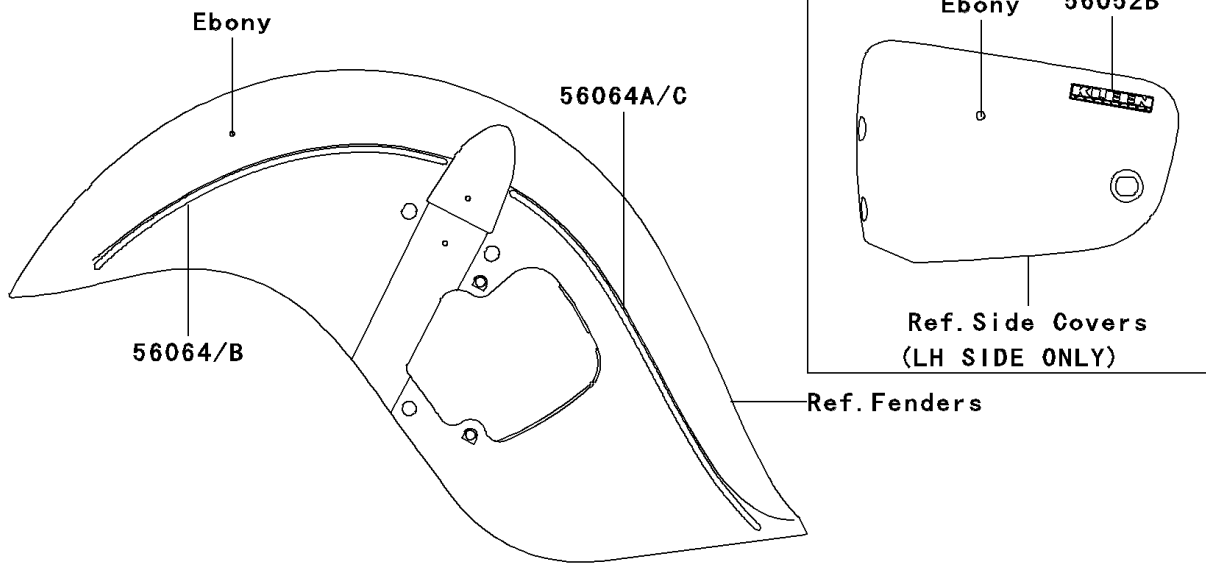

2001 Vulcan 1500 Drifter PARTS DIAGRAM

Decals(Ebony)(R1)

F2861

2001 Vulcan 1500 Drifter PARTS LIST

Decals(Ebony)(R1)

ITEM NAME	PART NUMBER	QUANTITY
MARK,AIR CLEANER,1500 (Ref # 56051)	56051-1459	1
MARK,AIR CLEANER,KAWASAKI (Ref # 56051A)	56051-1460	1
MARK,FUEL TANK,LH (Ref # 56052)	56052-1321	1
MARK,FUEL TANK,RH (Ref # 56052A)	56052-1322	1
PATTERN,FR FENDER,FR,LH (Ref # 56064)	56064-1456	1
PATTERN,FR FENDER,RR,LH (Ref # 56064A)	56064-1457	1
PATTERN,FR FENDER,FR,RH (Ref # 56064B)	56064-1458	1
PATTERN,FR FENDER,RR,RH (Ref # 56064C)	56064-1459	1
PATTERN,RR FENDER,LH (Ref # 56064D)	56064-1460	1
PATTERN,RR FENDER,RH (Ref # 56064E)	56064-1461	1
MARK,SIDE COVER,KLEEN (Ref # 56052B)	56052-1384	1