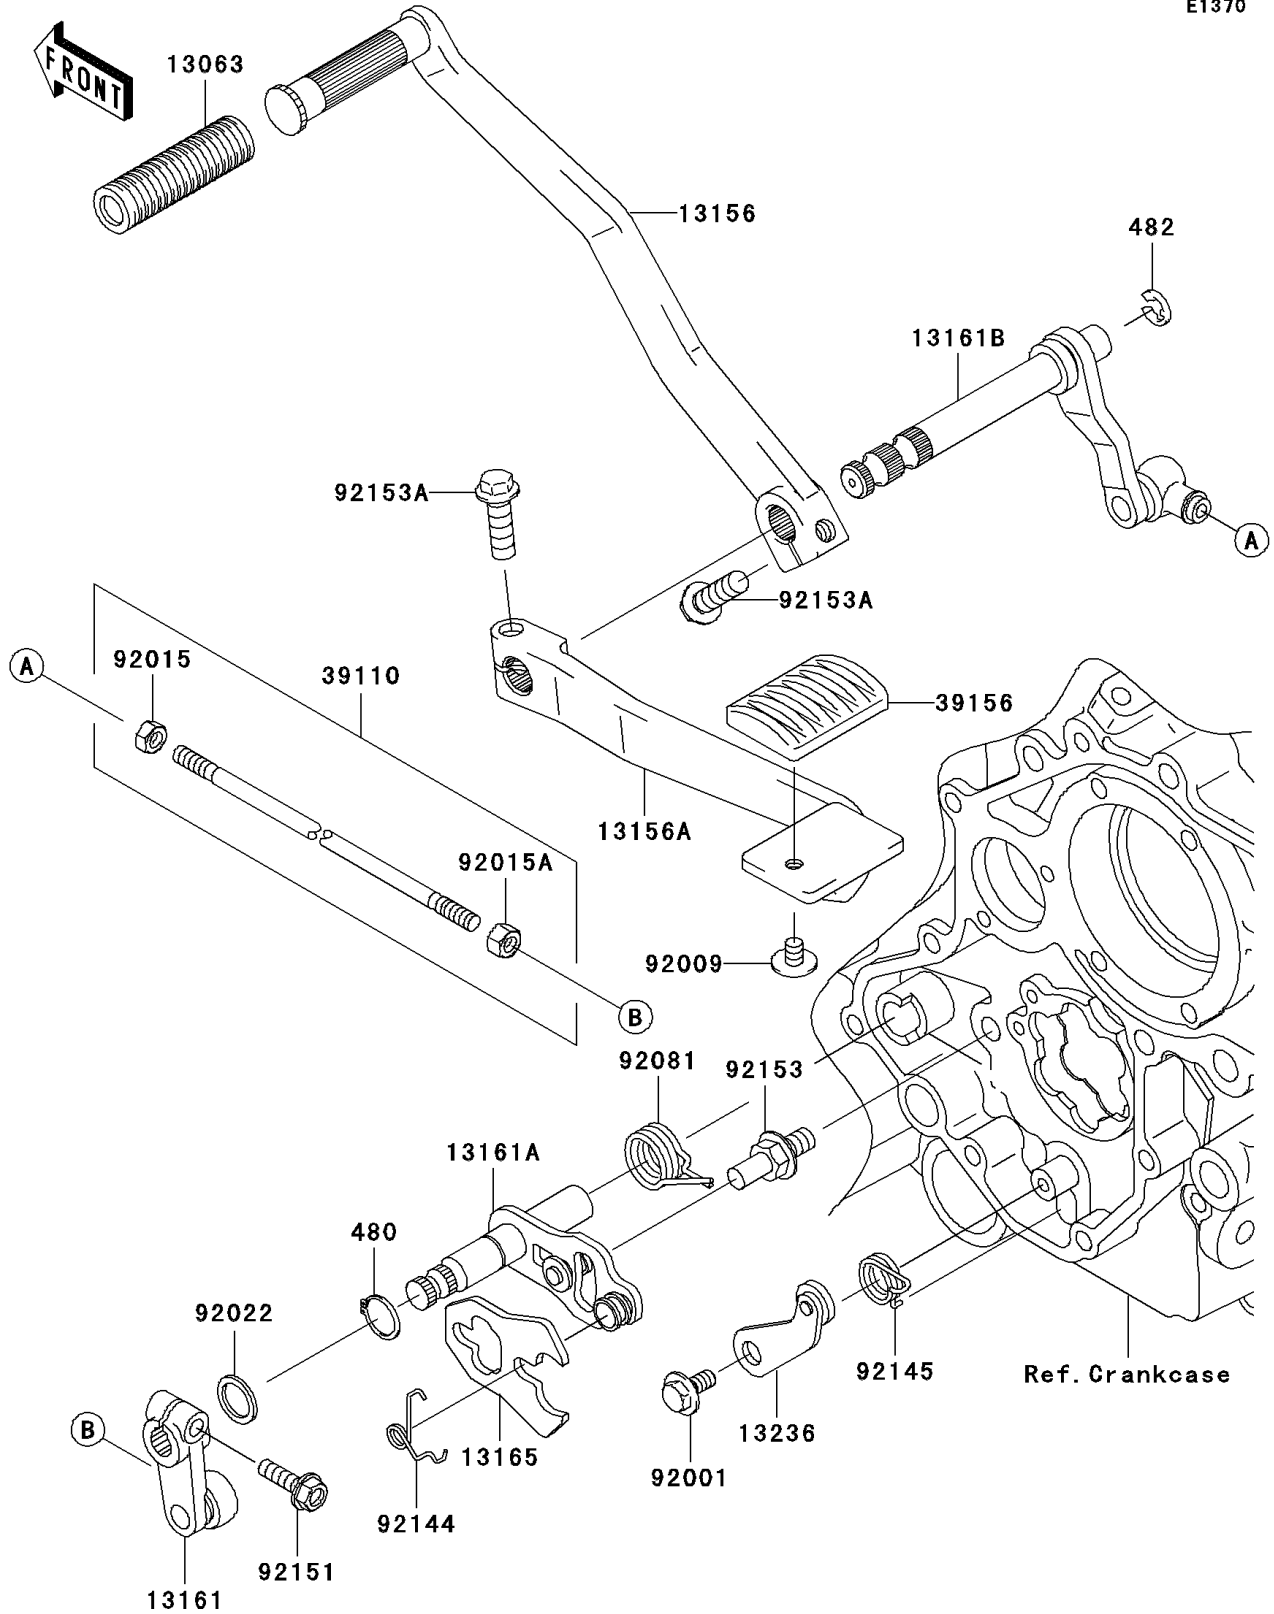

2006 Vulcan 1500 Classic PARTS DIAGRAM

Gear Change Mechanism

E1370