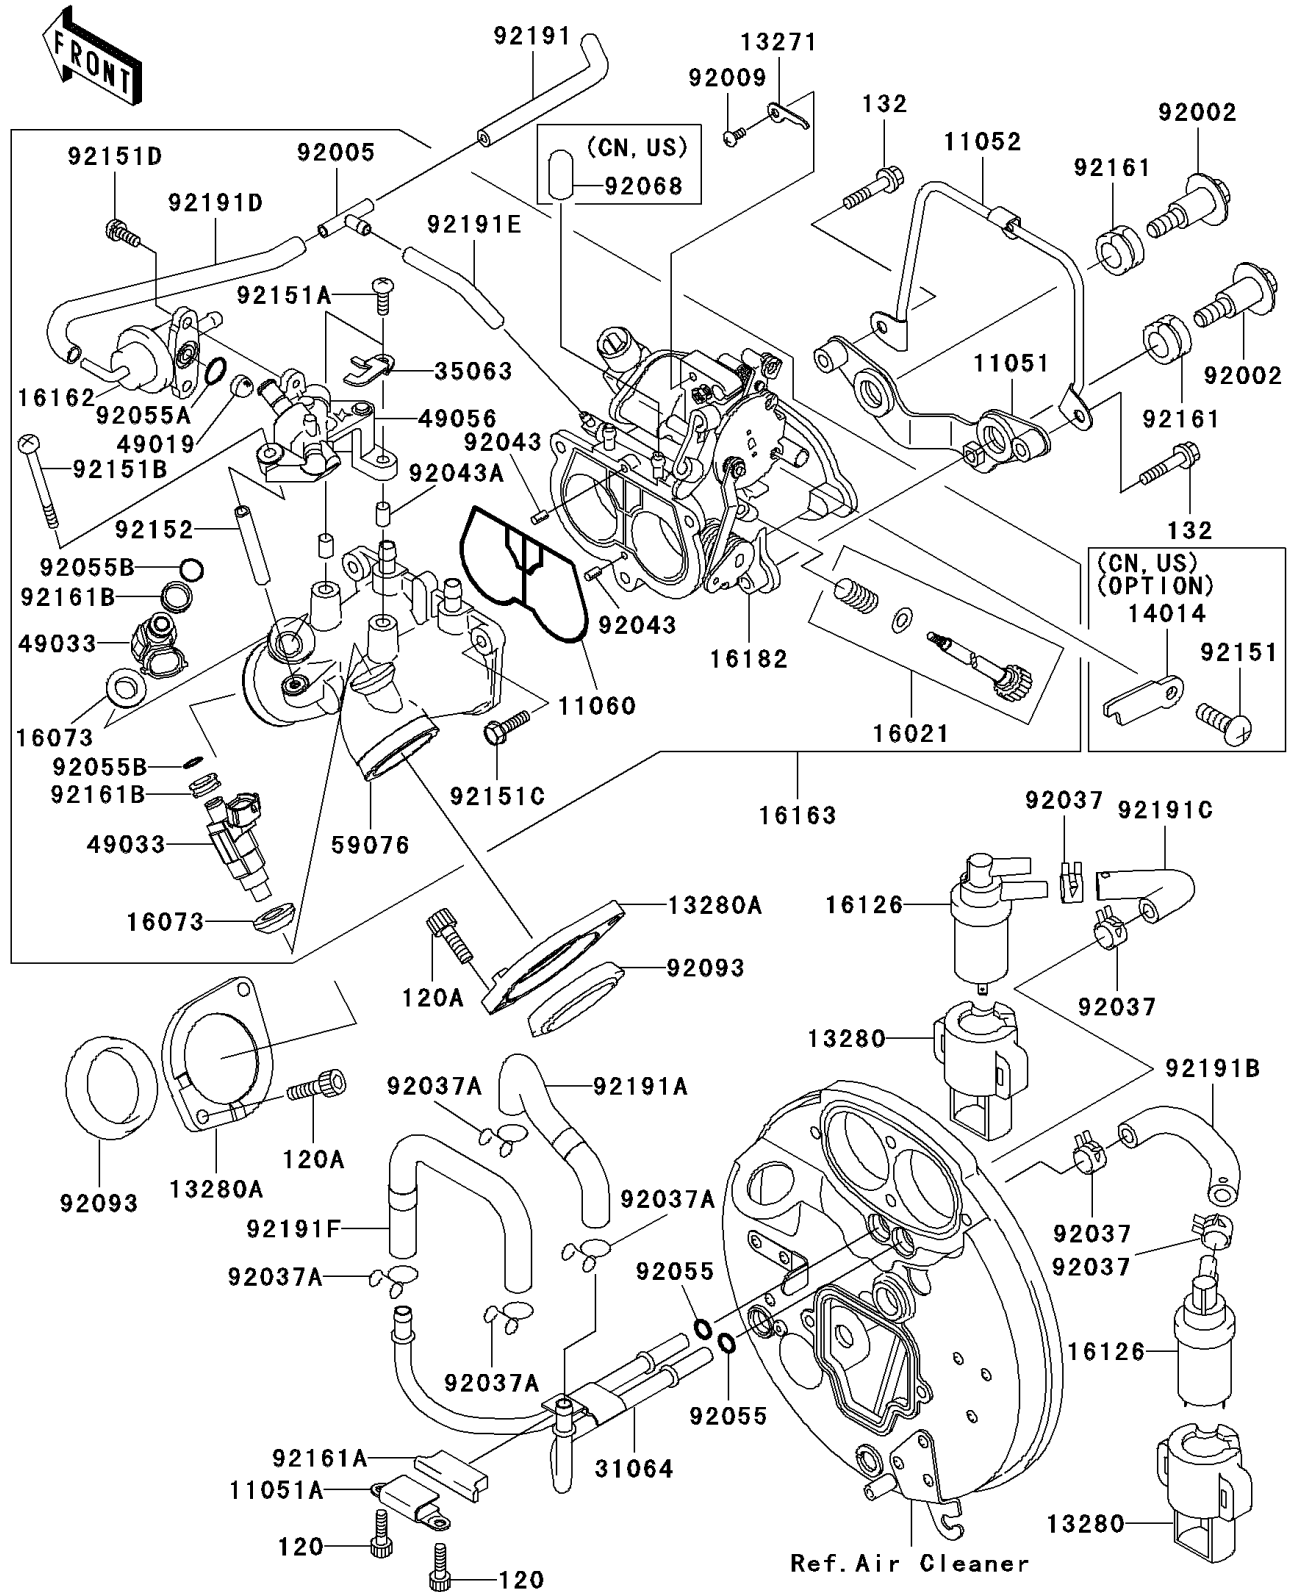

2006 Vulcan 1500 Classic PARTS DIAGRAM

Throttle

E1510

2006 Vulcan 1500 Classic PARTS LIST

Throttle

ITEM NAME	PART NUMBER	QUANTITY
-----------	-------------	----------