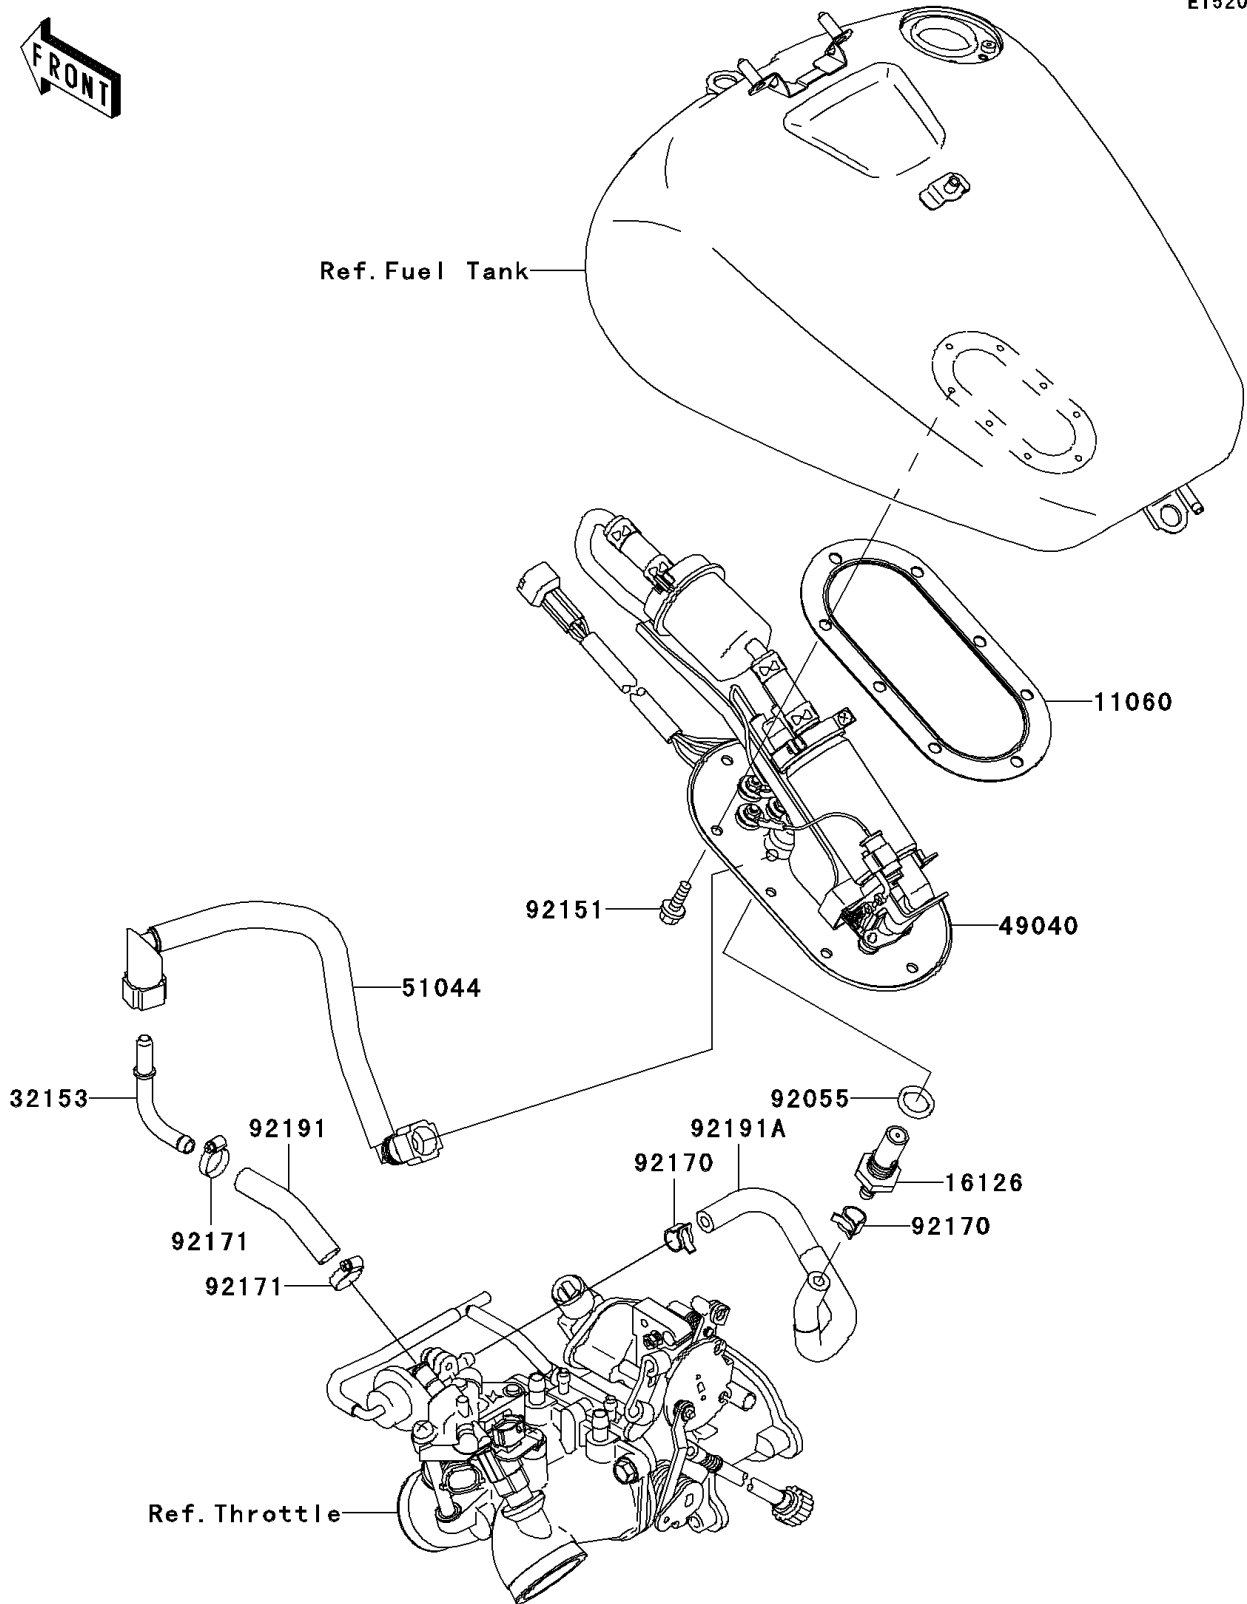

2006 Vulcan 1500 Classic PARTS DIAGRAM

Fuel Pump

E1520

2006 Vulcan 1500 Classic PARTS LIST

Fuel Pump

ITEM NAME	PART NUMBER	QUANTITY
-----------	-------------	----------