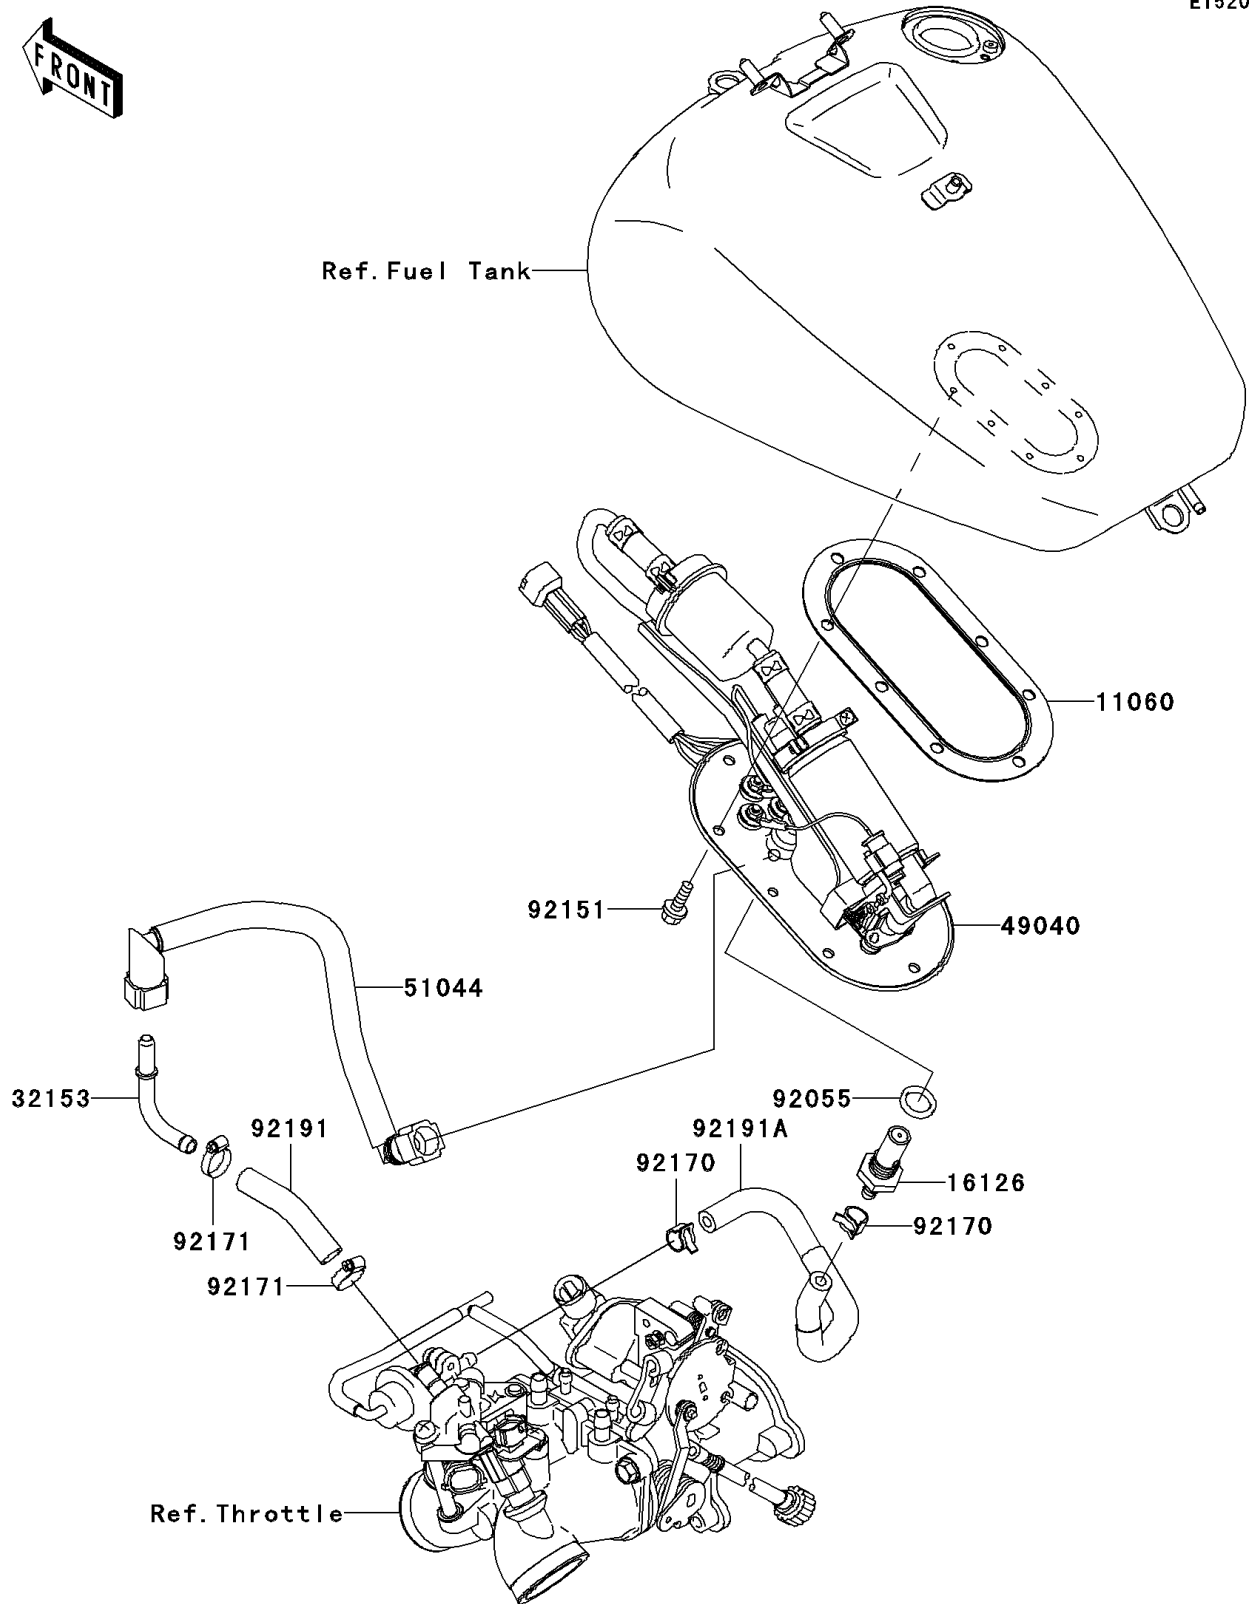

# 2006 Vulcan 1500 Classic PARTS DIAGRAM

Fuel Pump

E1520

# 2006 Vulcan 1500 Classic PARTS LIST

Fuel Pump

ITEM NAME	PART NUMBER	QUANTITY
-----------	-------------	----------