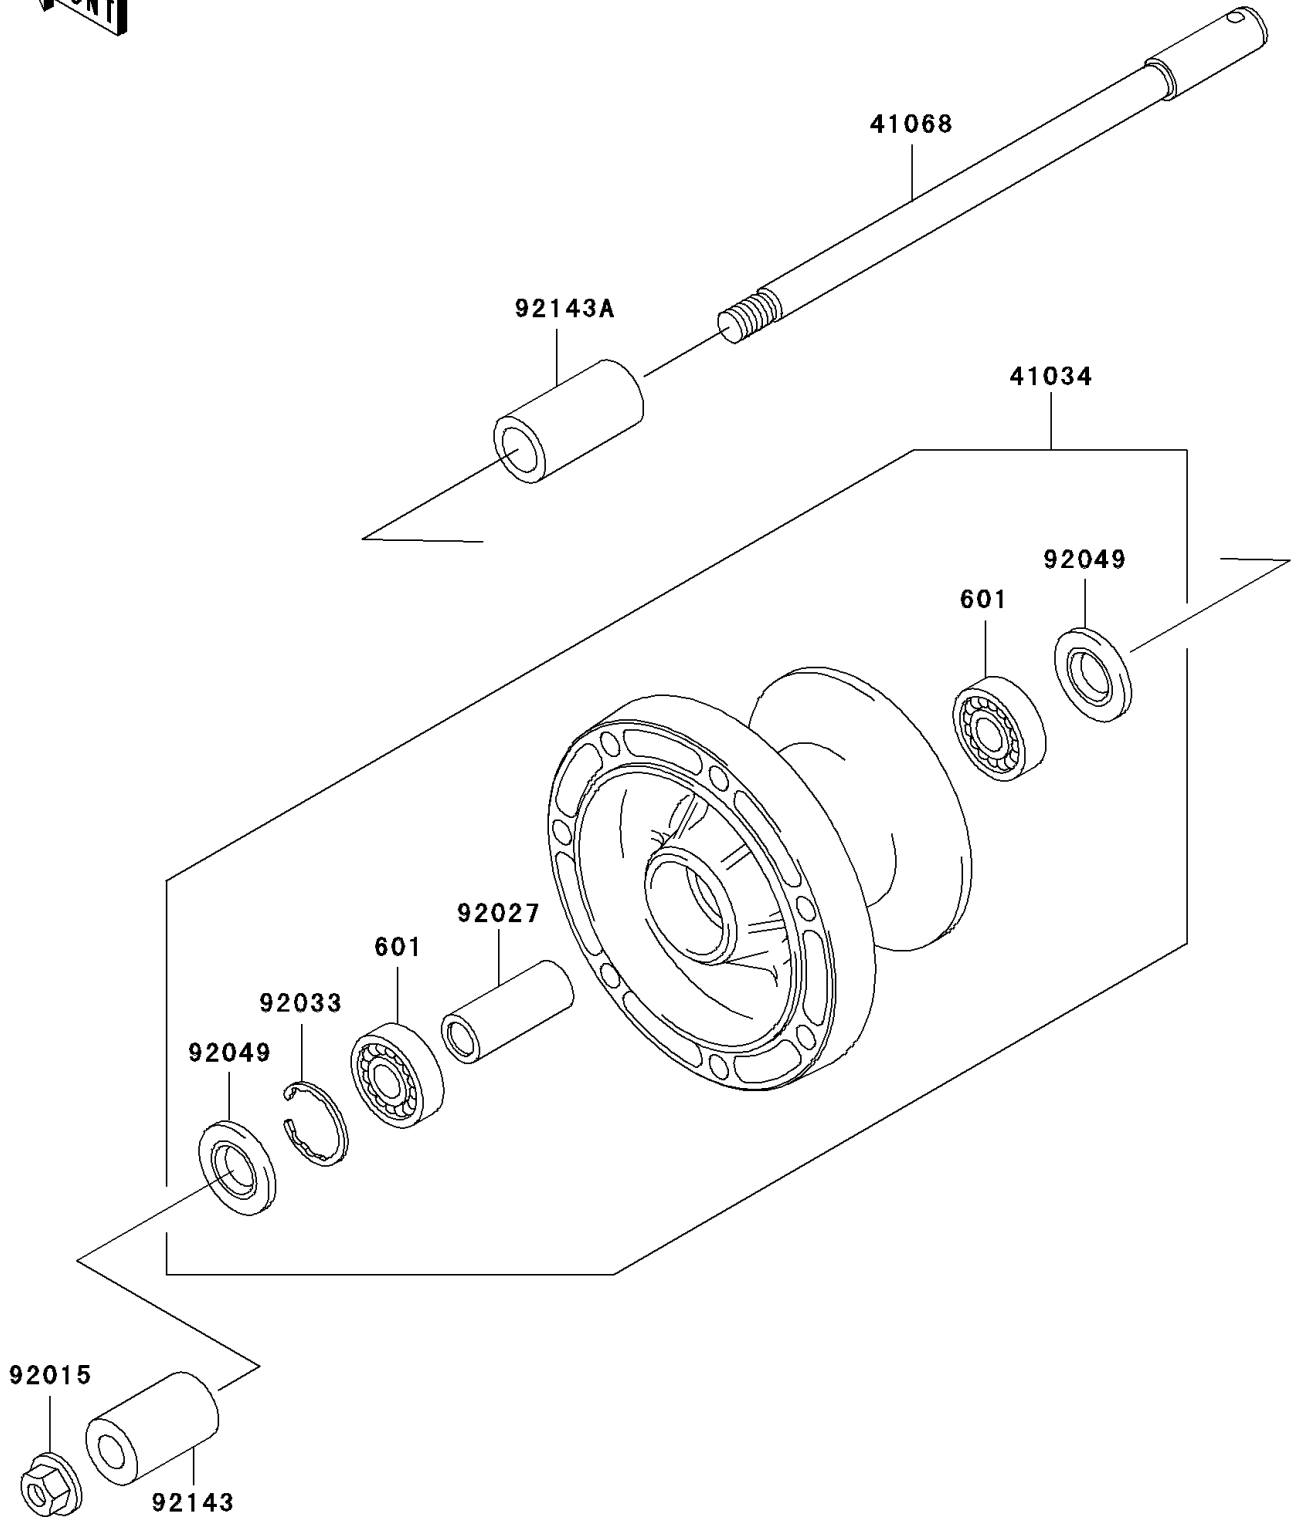

# 2006 Vulcan 1500 Classic PARTS DIAGRAM

Front Wheel

F2230

## 2006 Vulcan 1500 Classic PARTS LIST

### Front Wheel

ITEM NAME	PART NUMBER	QUANTITY
BEARING-BALL,#6004UUC3 (Ref # 601)	601B6004UU	2
DRUM-ASSY,FRONT BRAKE (Ref # 41034)	41034-1266	1
AXLE,FR (Ref # 41068)	41068-1378	1
NUT,FLANGED,18MM (Ref # 92015)	92015-1993	1
COLLAR,20.2X28X70 (Ref # 92027)	92027-1752	1
RING-SNAP,42MM (Ref # 92033)	92033-1041	1
SEAL-OIL,BJN30427-C3 (Ref # 92049)	92049-1057	2
COLLAR,FR AXLE,LH,L=48.5 (Ref # 92143)	92143-1837	1
COLLAR,FR AXLE,RH,L=57.5 (Ref # 92143A)	92143-1854	1