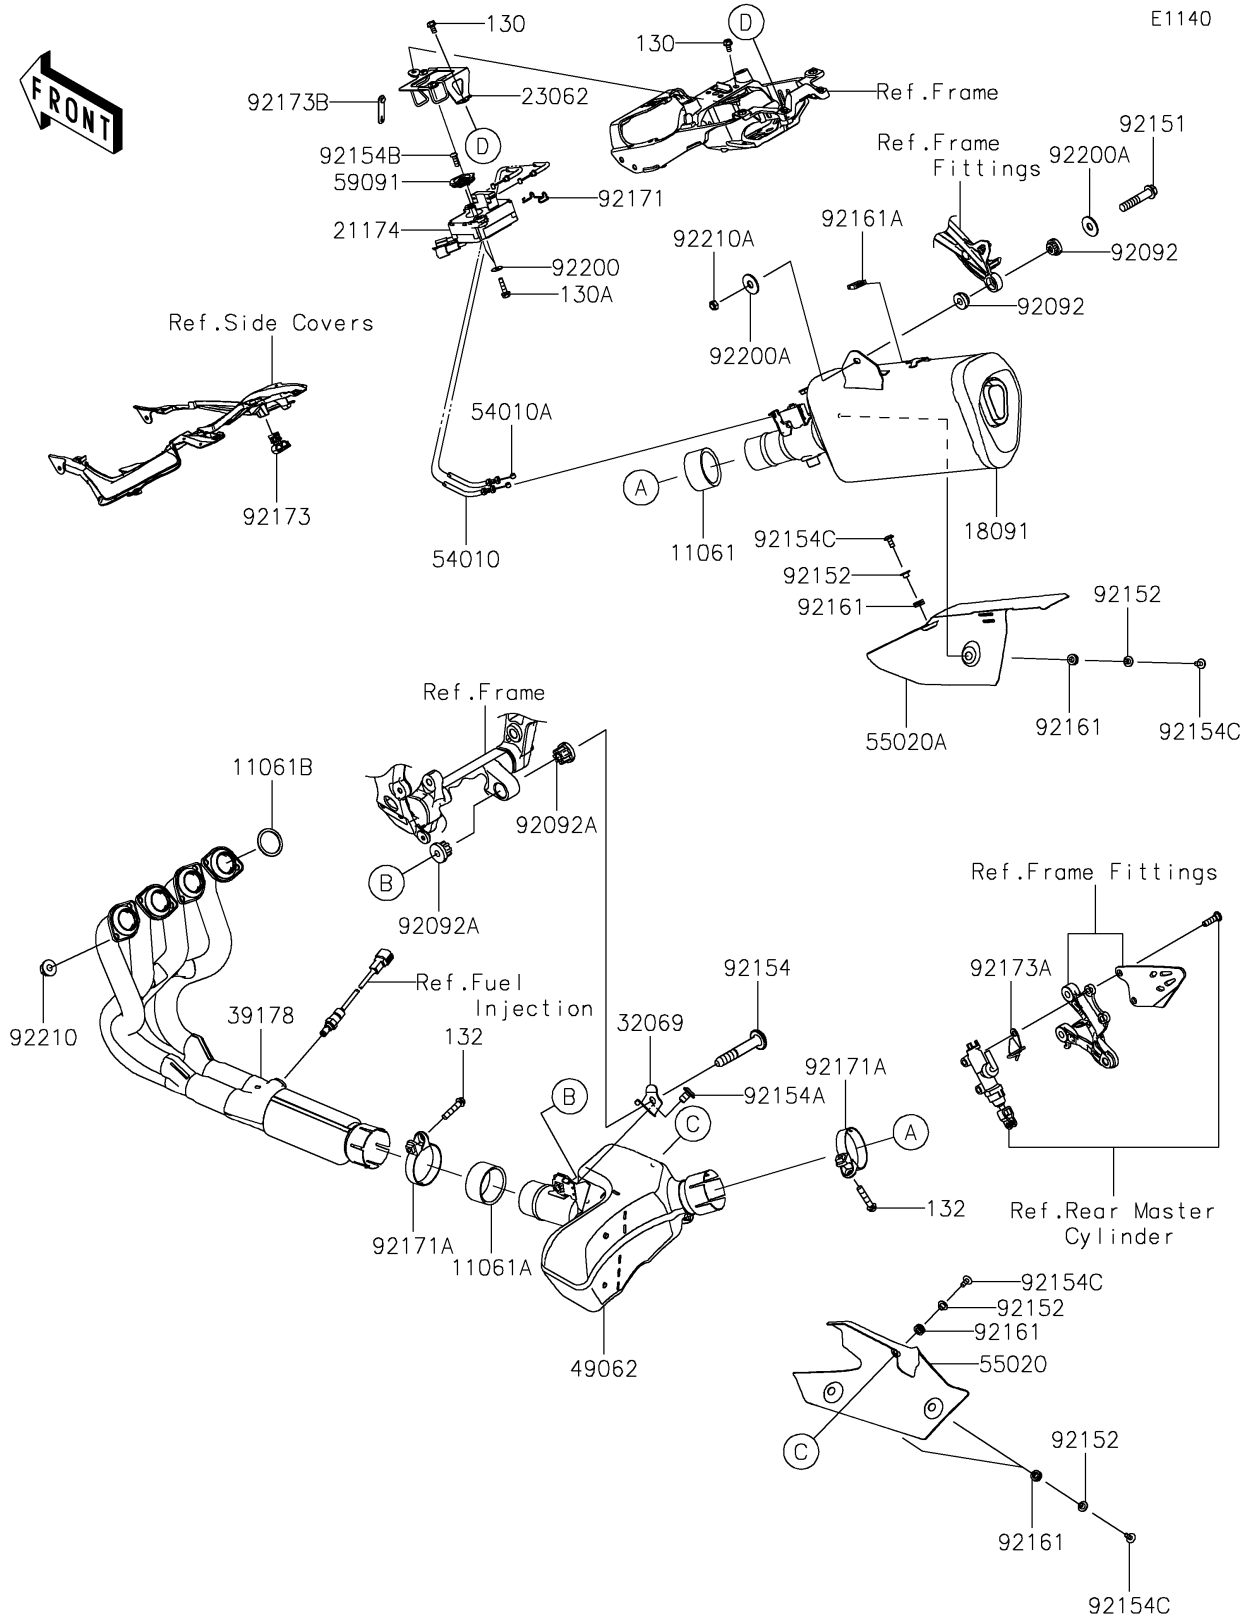

2023 Ninja® ZX-6R ABS KRT Edition PARTS DIAGRAM

Muffler(s)

2023 Ninja® ZX-6R ABS KRT Edition PARTS LIST

Muffler(s)

ITEM NAME	PART NUMBER	QUANTITY
GASKET,50.8X62X30 (Ref # 11061)	11061-0447	1
GASKET,54X62X30 (Ref # 11061A)	11061-0448	1
GASKET,EXHAUST PIPE (Ref # 11061B)	11061-1387	4
BODY-COMP-MUFFLER (Ref # 18091)	18091-1155	1
MOTOR-ELECTRIC (Ref # 21174)	21174-0009	1
BRACKET-COMP,ACTUATOR (Ref # 23062)	23062-1155	1
BRACKET-MUFFLER (Ref # 32069)	32069-0340	1
MANIFOLD-COMP-EXHAUST (Ref # 39178)	39178-0333	1
PIPE-COMP-EXHAUST (Ref # 49062)	49062-0740	1
CABLE,CLOSE (Ref # 54010)	54010-0624	1
CABLE,OPEN (Ref # 54010A)	54010-0625	1
GUARD,CHAMBER (Ref # 55020)	55020-0864	1
GUARD,FRONT COVER (Ref # 55020A)	55020-2228	1
PULLEY (Ref # 59091)	59091-0007	1
BUSHING-RUBBER (Ref # 92092)	92092-0018	2
BUSHING-RUBBER,MUFFLER (Ref # 92092A)	92092-1087	2
BOLT,FLANGED,8X40 (Ref # 92151)	92151-1532	1
COLLAR,6.3X8.3X16 (Ref # 92152)	92152-0286	5
BOLT,SOCKET,10X61 (Ref # 92154)	92154-0125	1
BOLT,SOCKET,10X16 (Ref # 92154A)	92154-0126	1
BOLT,TORX,5X18 (Ref # 92154B)	92154-0217	1
BOLT,SOCKET,6X14 (Ref # 92154C)	92154-0907	5
DAMPER (Ref # 92161)	92161-0308	5
DAMPER (Ref # 92161A)	92161-1228	1
CLAMP (Ref # 92171)	92171-0292	1
CLAMP,64.5MM (Ref # 92171A)	92171-1668	2
CLAMP,CLIP (Ref # 92173)	92173-0799	1
CLAMP (Ref # 92173A)	92173-1053	1
CLAMP,RUBBER PLATE (Ref # 92173B)	92173-1229	1

2023 Ninja® ZX-6R ABS KRT Edition PARTS LIST

Muffler(s)

ITEM NAME	PART NUMBER	QUANTITY
WASHER (Ref # 92200)	92200-0078	2
WASHER,8.0X22.0X1.5 (Ref # 92200A)	92200-0174	2
NUT,8MM (Ref # 92210)	92210-0076	8
NUT,8MM (Ref # 92210A)	92210-0173	1
BOLT-FLANGED,6X12 (Ref # 130)	130BA0612	2
BOLT-FLANGED,6X25 (Ref # 130A)	130BA0625	2
BOLT-FLANGED-SMALL,8X40 (Ref # 132)	132BC0840	2