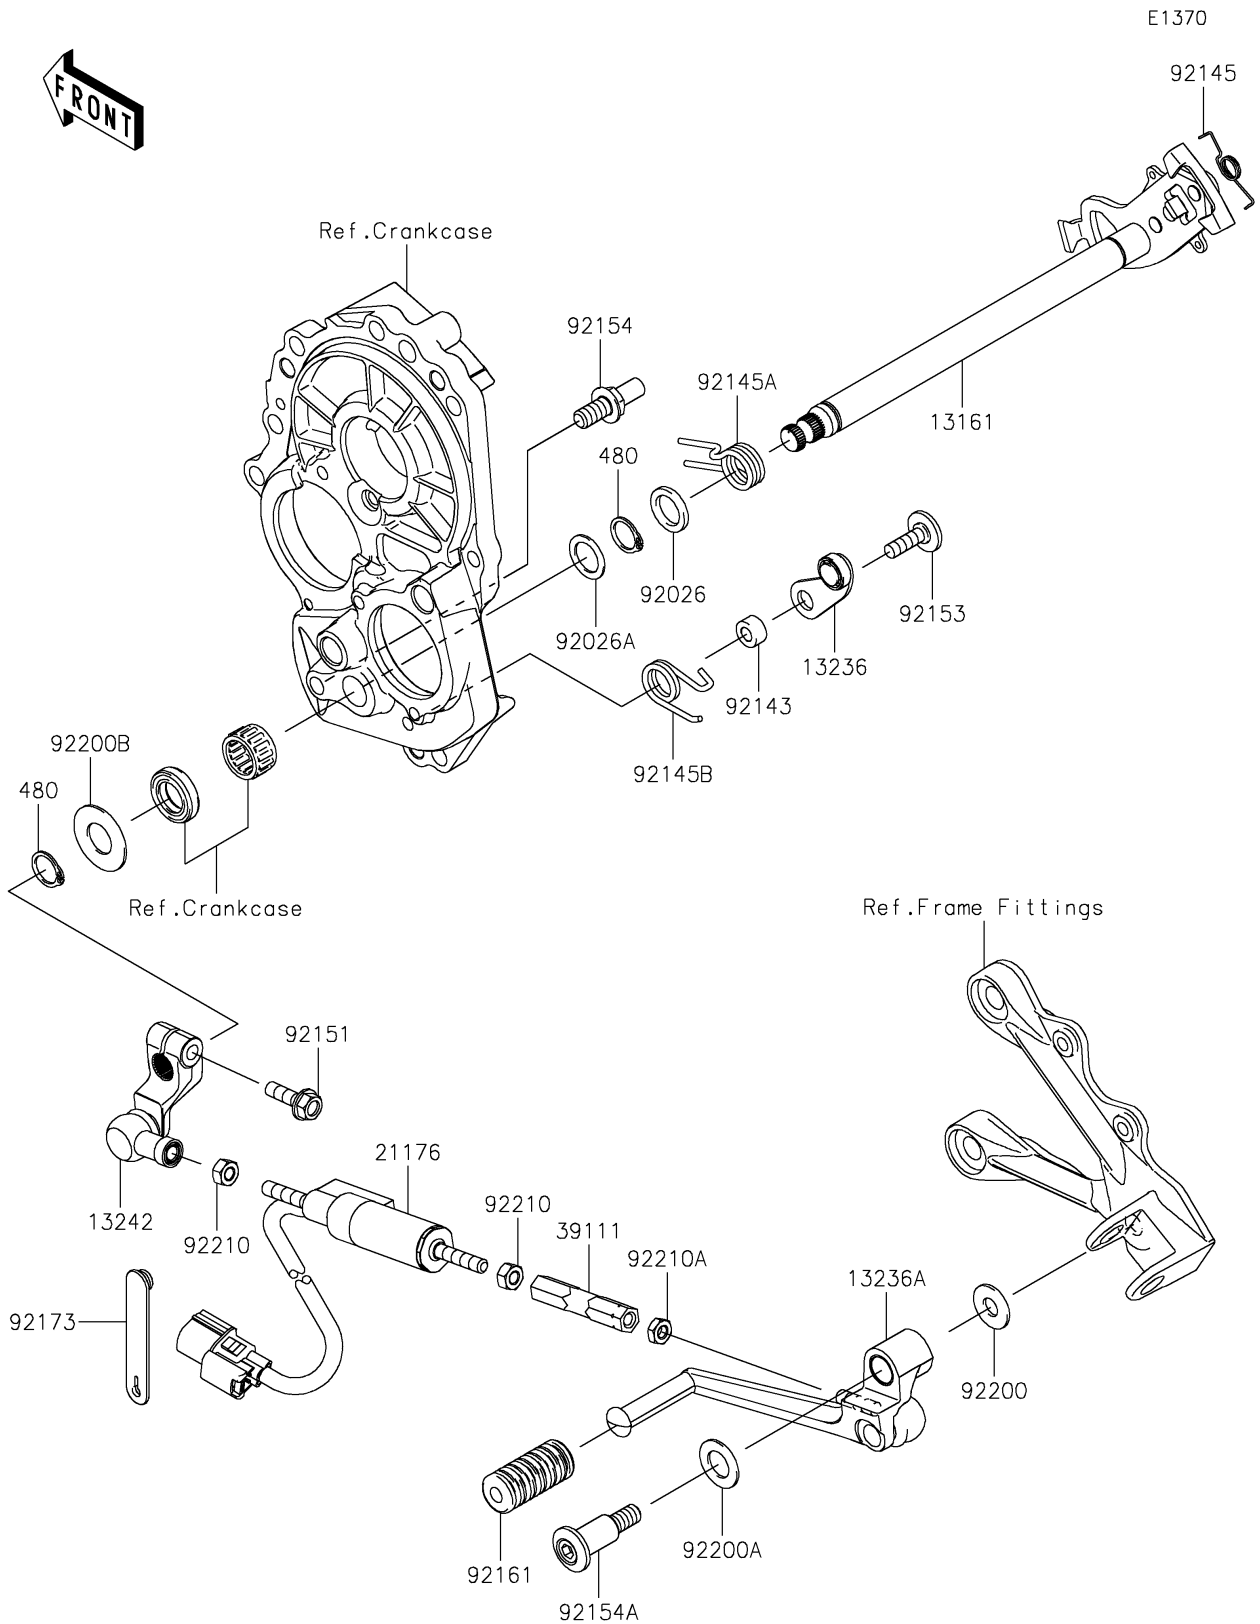

2023 Ninja® ZX-6R ABS KRT Edition PARTS DIAGRAM

Gear Change Mechanism

2023 Ninja® ZX-6R ABS KRT Edition PARTS LIST

Gear Change Mechanism

ITEM NAME	PART NUMBER	QUANTITY
LEVER-COMP-CHANGE SHAFT (Ref # 13161)	13161-0611	1
LEVER-COMP,POSITION (Ref # 13236)	13236-0114	1
LEVER-COMP,CHANGE PEDAL (Ref # 13236A)	13236-0809	1
LEVER-ASSY-CHANGE (Ref # 13242)	13242-0155	1
SENSOR,QUICK SHIFTER (Ref # 21176)	21176-0901	1
ROD-TIE (Ref # 39111)	39111-0360	1
SPACER,14X20X2.3 (Ref # 92026)	92026-0107	1
SPACER,14X20X1.0 (Ref # 92026A)	92026-1534	1
COLLAR (Ref # 92143)	92143-1595	1
SPRING (Ref # 92145)	92145-0414	1
SPRING,RETURN (Ref # 92145A)	92145-0415	1
SPRING,DRUM POSITION (Ref # 92145B)	92145-0717	1
BOLT,FLANGED,6X20 (Ref # 92151)	92151-1226	1
BOLT,6X20 (Ref # 92153)	92153-1505	1
BOLT,RETURN SPRING (Ref # 92154)	92154-1838	1
BOLT,SOCKET,8X37 (Ref # 92154A)	92154-4342	1
DAMPER,CHANGE PEDAL (Ref # 92161)	92161-2389	1
CLAMP (Ref # 92173)	92173-1526	1
WASHER,8.5X20X1.5 (Ref # 92200)	92200-0198	1
WASHER,12.5X22X1.2 (Ref # 92200A)	92200-0199	1
WASHER (Ref # 92200B)	92200-0265	1
NUT,6MM (Ref # 92210)	92210-1100	2
NUT,LEFT HANDED,6MM (Ref # 92210A)	92210-1101	1
CIRCLIP-TYPE-C,14MM (Ref # 480)	480J1400	2