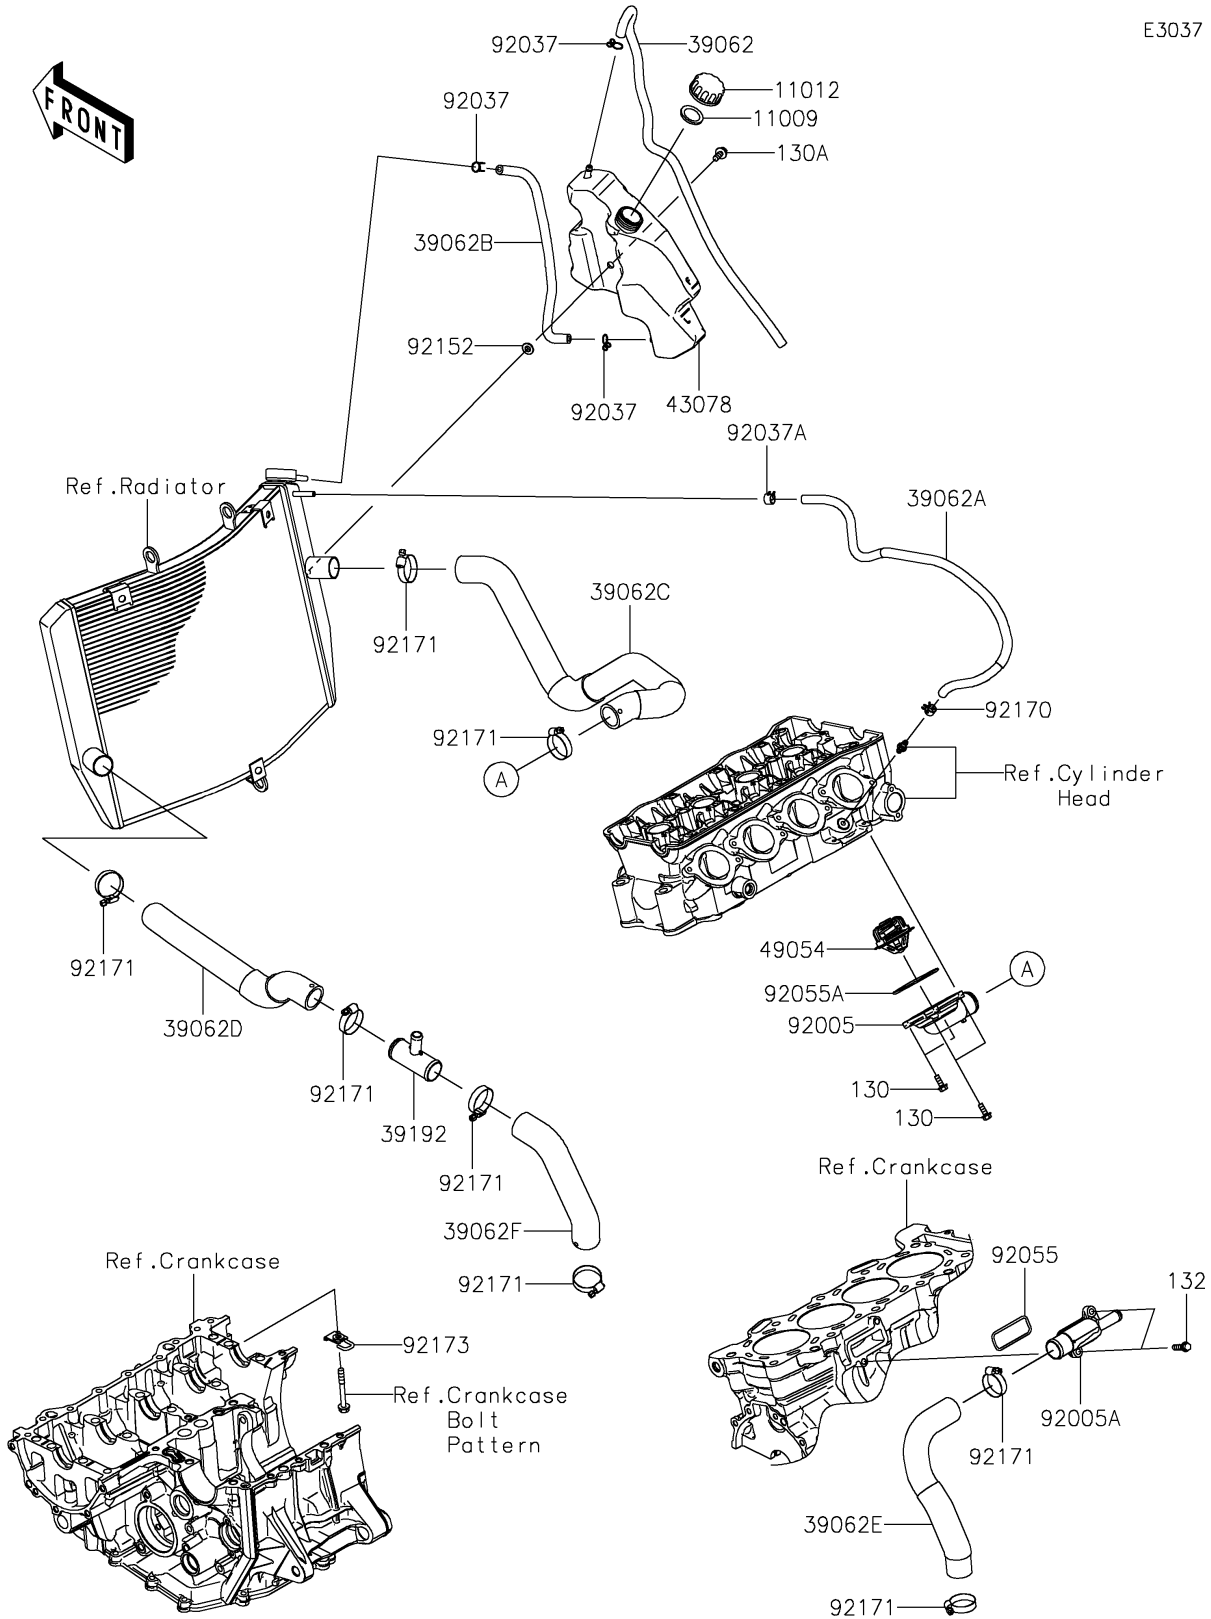

2023 NINJA® ZX™ -6R KRT EDITION PARTS DIAGRAM

Water Pipe

E3037

2023 NINJA® ZX™-6R KRT EDITION PARTS LIST

Water Pipe

ITEM NAME	PART NUMBER	QUANTITY
GASKET,RESERVOIR TANK CAP (Ref # 11009)	11009-1145	1
CAP (Ref # 11012)	11012-1084	1
HOSE-COOLING,OVERFLOW (Ref # 39062)	39062-0618	1
HOSE-COOLING,RAD.-HEAD (Ref # 39062A)	39062-0628	1
HOSE-COOLING,RETURN (Ref # 39062B)	39062-0817	1
HOSE-COOLING,HEAD-RAD. (Ref # 39062C)	39062-0990	1
HOSE-COOLING,RAD.-WATER PIPE (Ref # 39062D)	39062-0991	1
HOSE-COOLING,W.PUMP-CYLINDER (Ref # 39062E)	39062-0992	1
HOSE-COOLING,PIPE-W.PUMP (Ref # 39062F)	39062-0993	1
PIPE-WATER (Ref # 39192)	39192-0100	1
RESERVOIR (Ref # 43078)	43078-0598	1
THERMOSTAT (Ref # 49054)	49054-0004	1
FITTING,THERMO CAP (Ref # 92005)	92005-0814	1
FITTING (Ref # 92005A)	92005-0817	1
CLAMP,TUBE (Ref # 92037)	92037-147	3
CLAMP,TUBE (Ref # 92037A)	92037-1505	1
RING-O (Ref # 92055)	92055-1402	1
RING-O,THERMOSTAT CAP (Ref # 92055A)	92055-1699	1
COLLAR (Ref # 92152)	92152-1414	1
CLAMP (Ref # 92170)	92170-1493	1
CLAMP (Ref # 92171)	92171-0179	8
CLAMP (Ref # 92173)	92173-2029	1
BOLT-FLANGED,5X14 (Ref # 130)	130BA0514	4
BOLT-FLANGED,6X14 (Ref # 130A)	130BA0614	1
BOLT-FLANGED-SMALL,6X20 (Ref # 132)	132BB0620	2