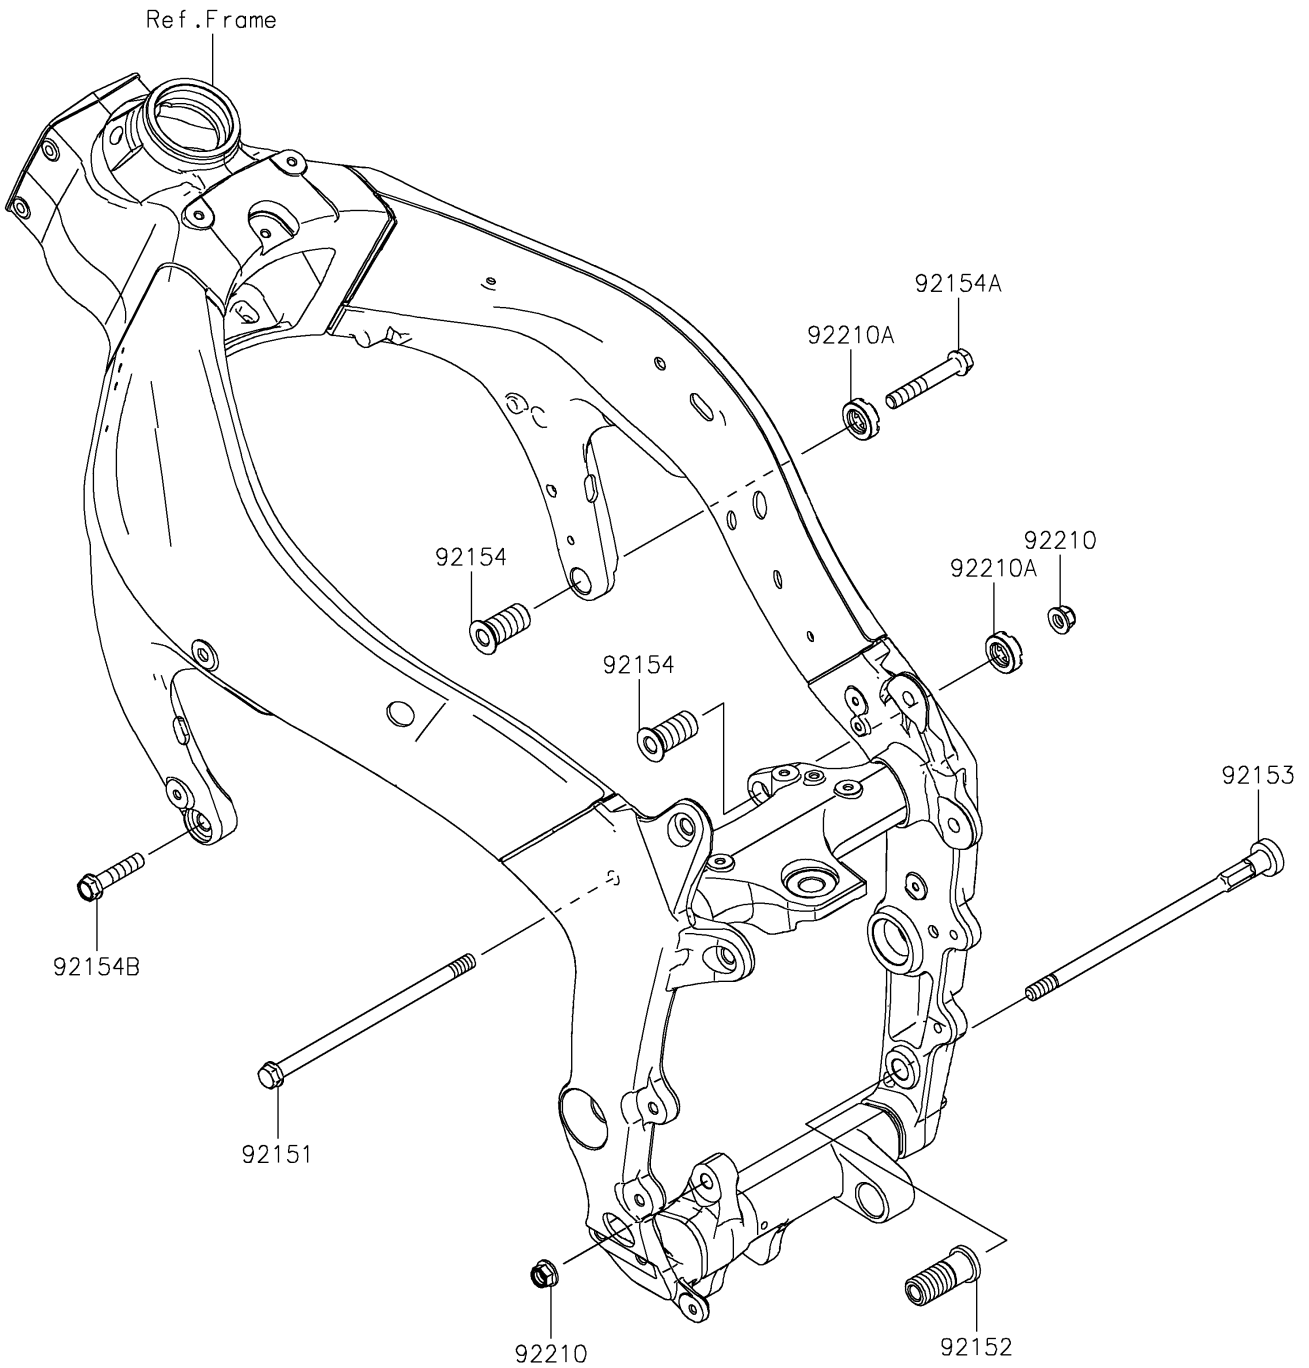

2023 NINJA® ZX™ -6R KRT EDITION PARTS DIAGRAM

Engine Mount

F2122

2023 NINJA® ZX™ -6R KRT EDITION PARTS LIST

Engine Mount

ITEM NAME	PART NUMBER	QUANTITY
BOLT,FLANGED,10X190 (Ref # 92151)	92151-1915	1
COLLAR,ENGINE MOUNT (Ref # 92152)	92152-0076	1
BOLT,SOCKET,10X227 (Ref # 92153)	92153-1328	1
BOLT,ENGINE MOUNT,18MM (Ref # 92154)	92154-0249	2
BOLT,FLANGED,10X65 (Ref # 92154A)	92154-1964	1
BOLT,FLANGED,10X40 (Ref # 92154B)	92154-1965	1
NUT,LOCK,FLANGED,10MM (Ref # 92210)	92210-1139	2
NUT,18MM (Ref # 92210A)	92210-1203	2