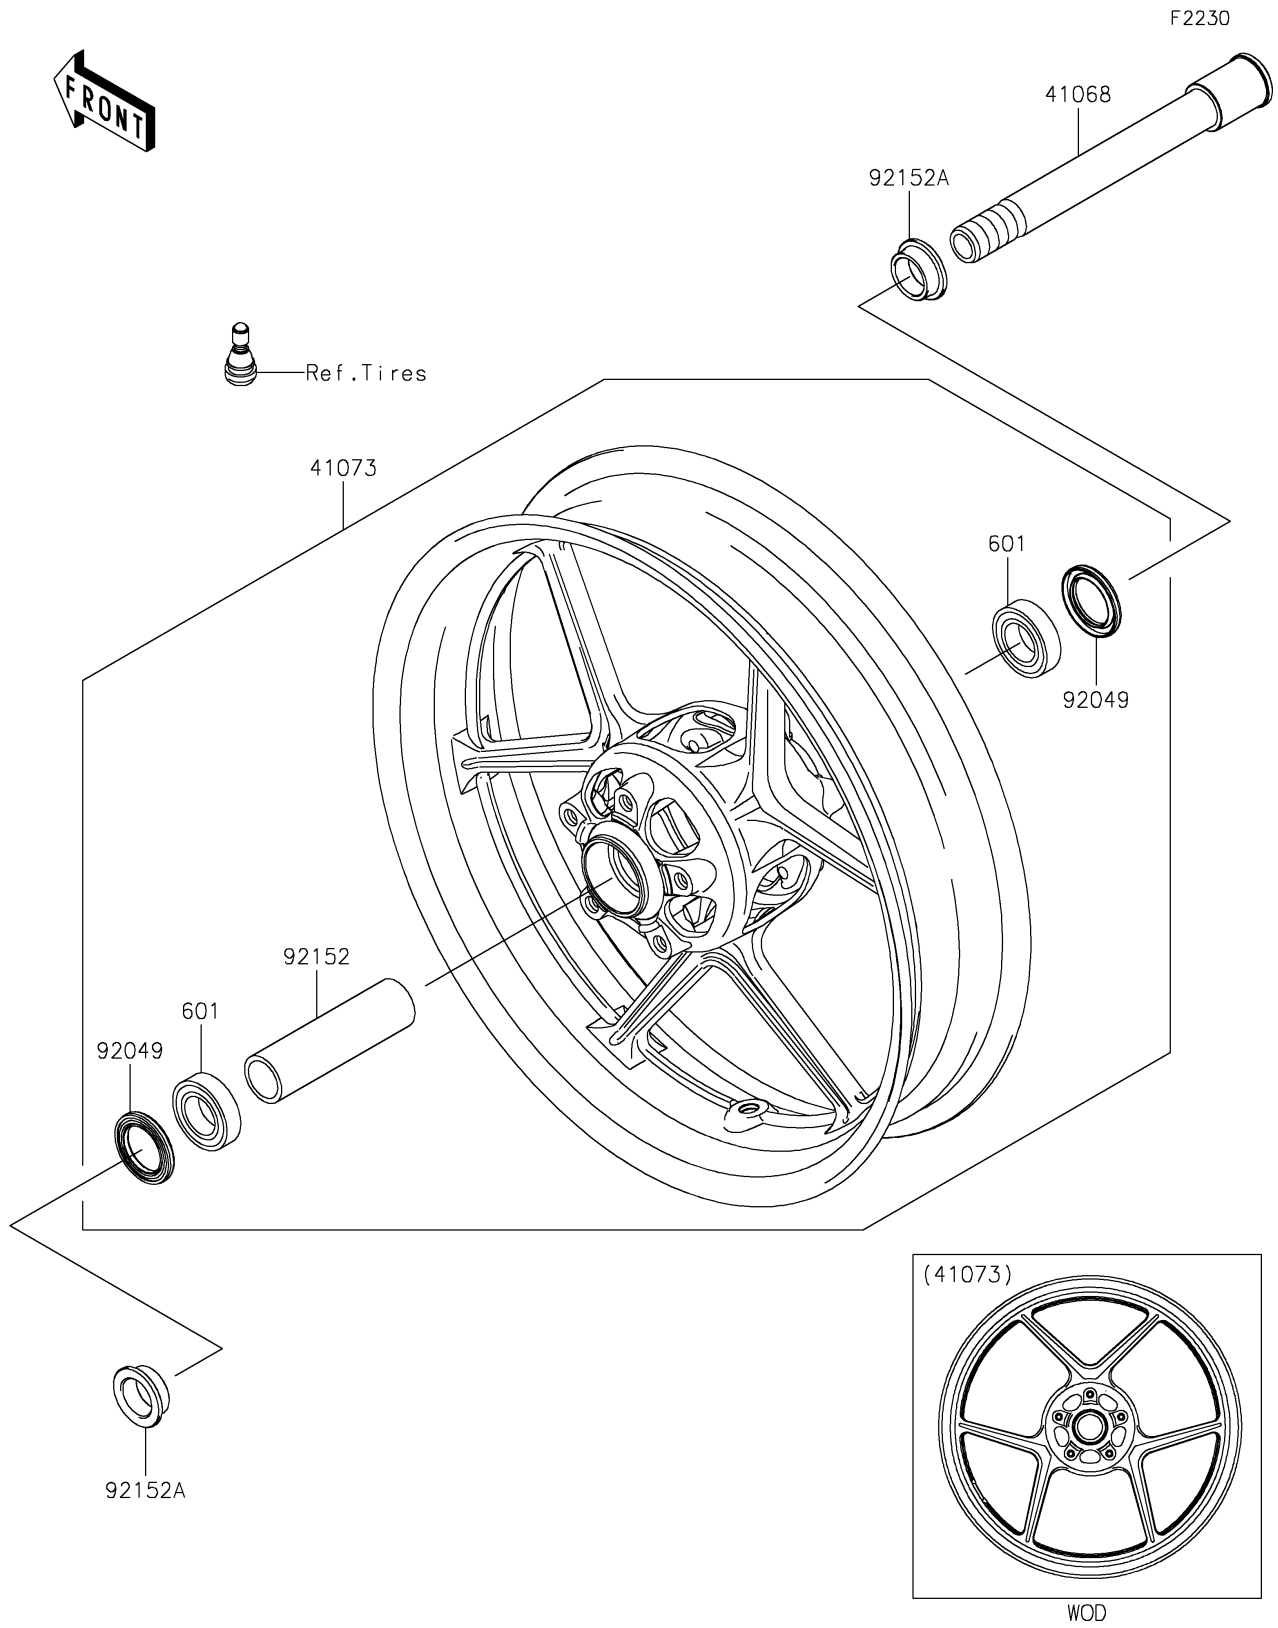

# 2023 NINJA® ZX™ -6R KRT EDITION PARTS DIAGRAM

Front Wheel

### Front Wheel

| ITEM NAME                             | PART NUMBER    | QUANTITY |
|---------------------------------------|----------------|----------|
| AXLE,FR,25X207 (Ref # 41068)          | 41068-0599     | 1        |
| WHEEL-ASSY,FR,G.BLACK (Ref # 41073)   | 41073-0728-18F | 1        |
| SEAL-OIL,BJN-C2 32X47X5 (Ref # 92049) | 92049-0050     | 2        |
| COLLAR,FR HUB,L=115 (Ref # 92152)     | 92152-0242     | 1        |
| COLLAR,FR AXLE,L=13 (Ref # 92152A)    | 92152-1470     | 2        |
| BEARING-BALL,#6005UU (Ref # 601)      | 601B6005UU     | 2        |