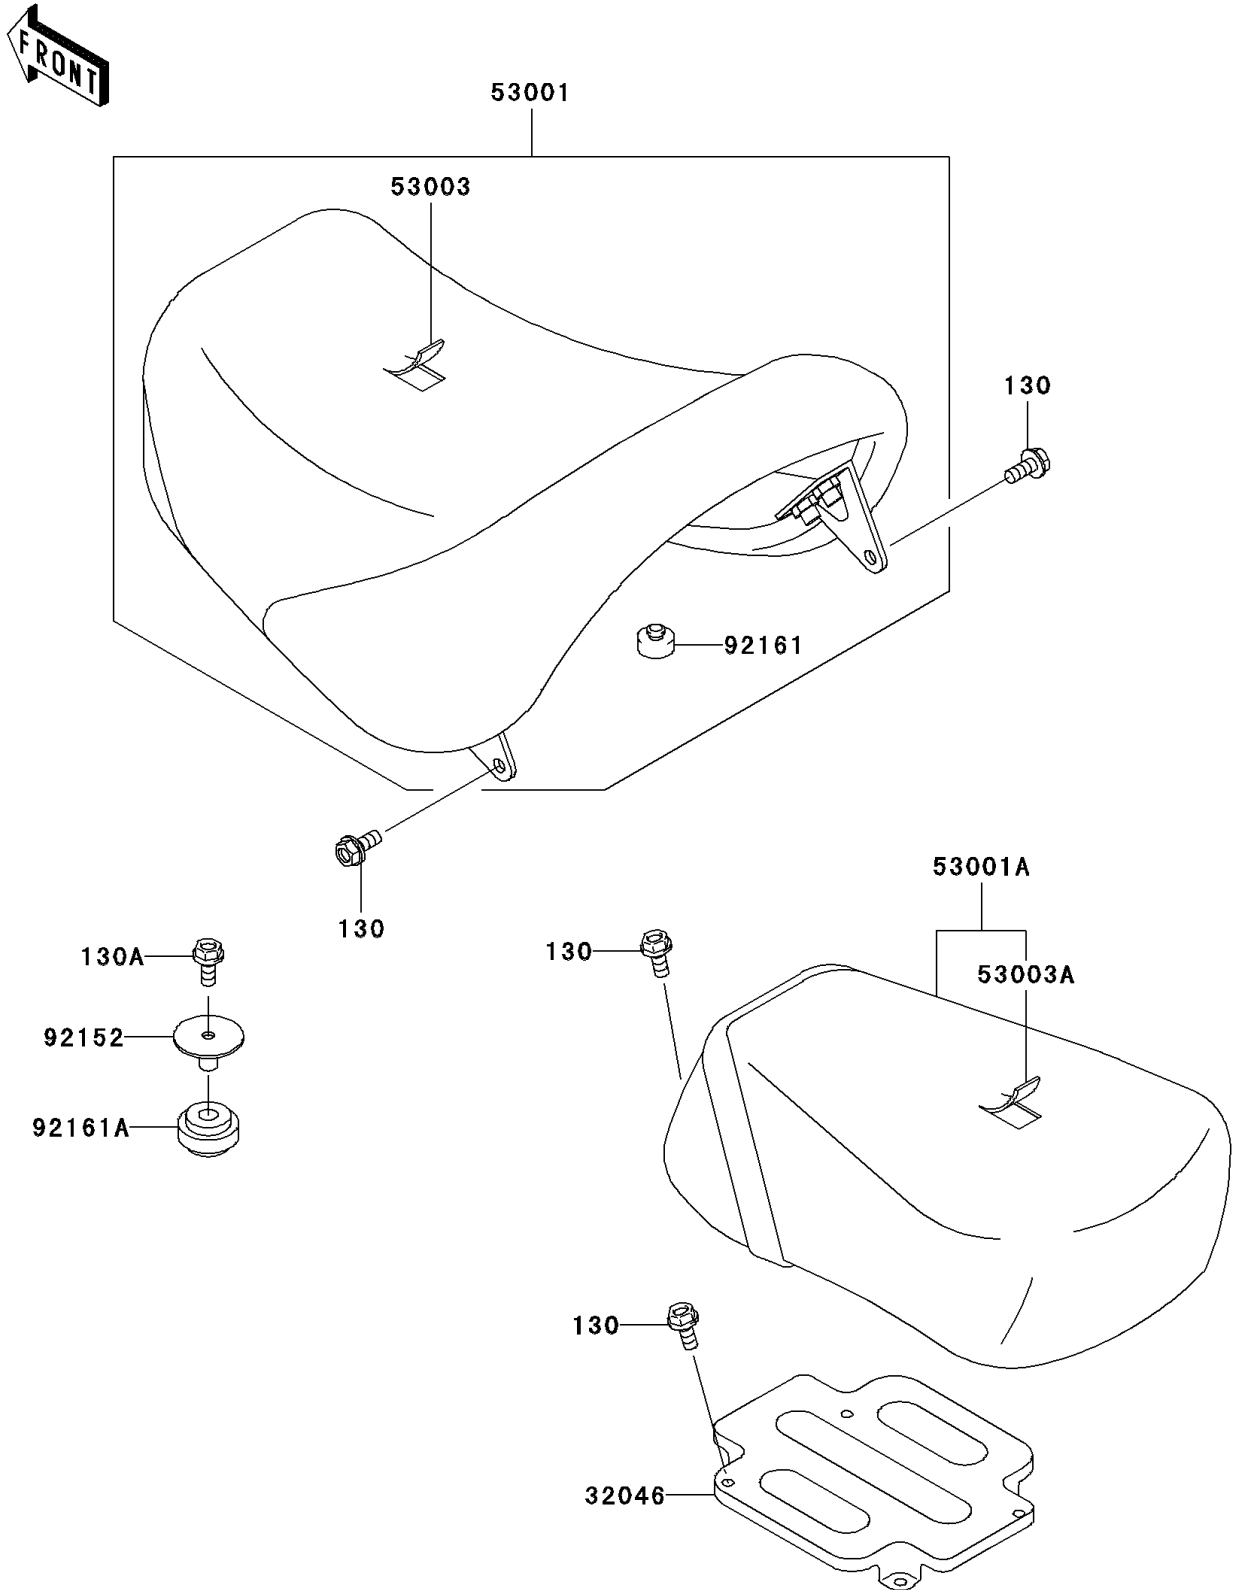

2006 Vulcan 1500 Classic PARTS DIAGRAM

Seat

F2510

2006 Vulcan 1500 Classic PARTS LIST

Seat

ITEM NAME	PART NUMBER	QUANTITY
BOLT-FLANGED,6X14 (Ref # 130)	130J0614	7
BOLT-FLANGED,8X35 (Ref # 130A)	130J0835	1
BRACKET-SEAT,RR (Ref # 32046)	32046-1458	1
SEAT-ASSY,FR,BLACK (Ref # 53001)	53001-1925-MA	1
SEAT-ASSY,RR,W/BAND,BLACK (Ref # 53001A)	53001-1926-MA	1
LEATHER,FRONT SEAT,BLACK (Ref # 53003)	53003-1451-MA	1
LEATHER,REAR SEAT,BLACK (Ref # 53003A)	53003-1452-MA	1
COLLAR (Ref # 92152)	92152-1100	1
DAMPER,SEAT (Ref # 92161)	92161-1065	4
DAMPER (Ref # 92161A)	92161-1157	1