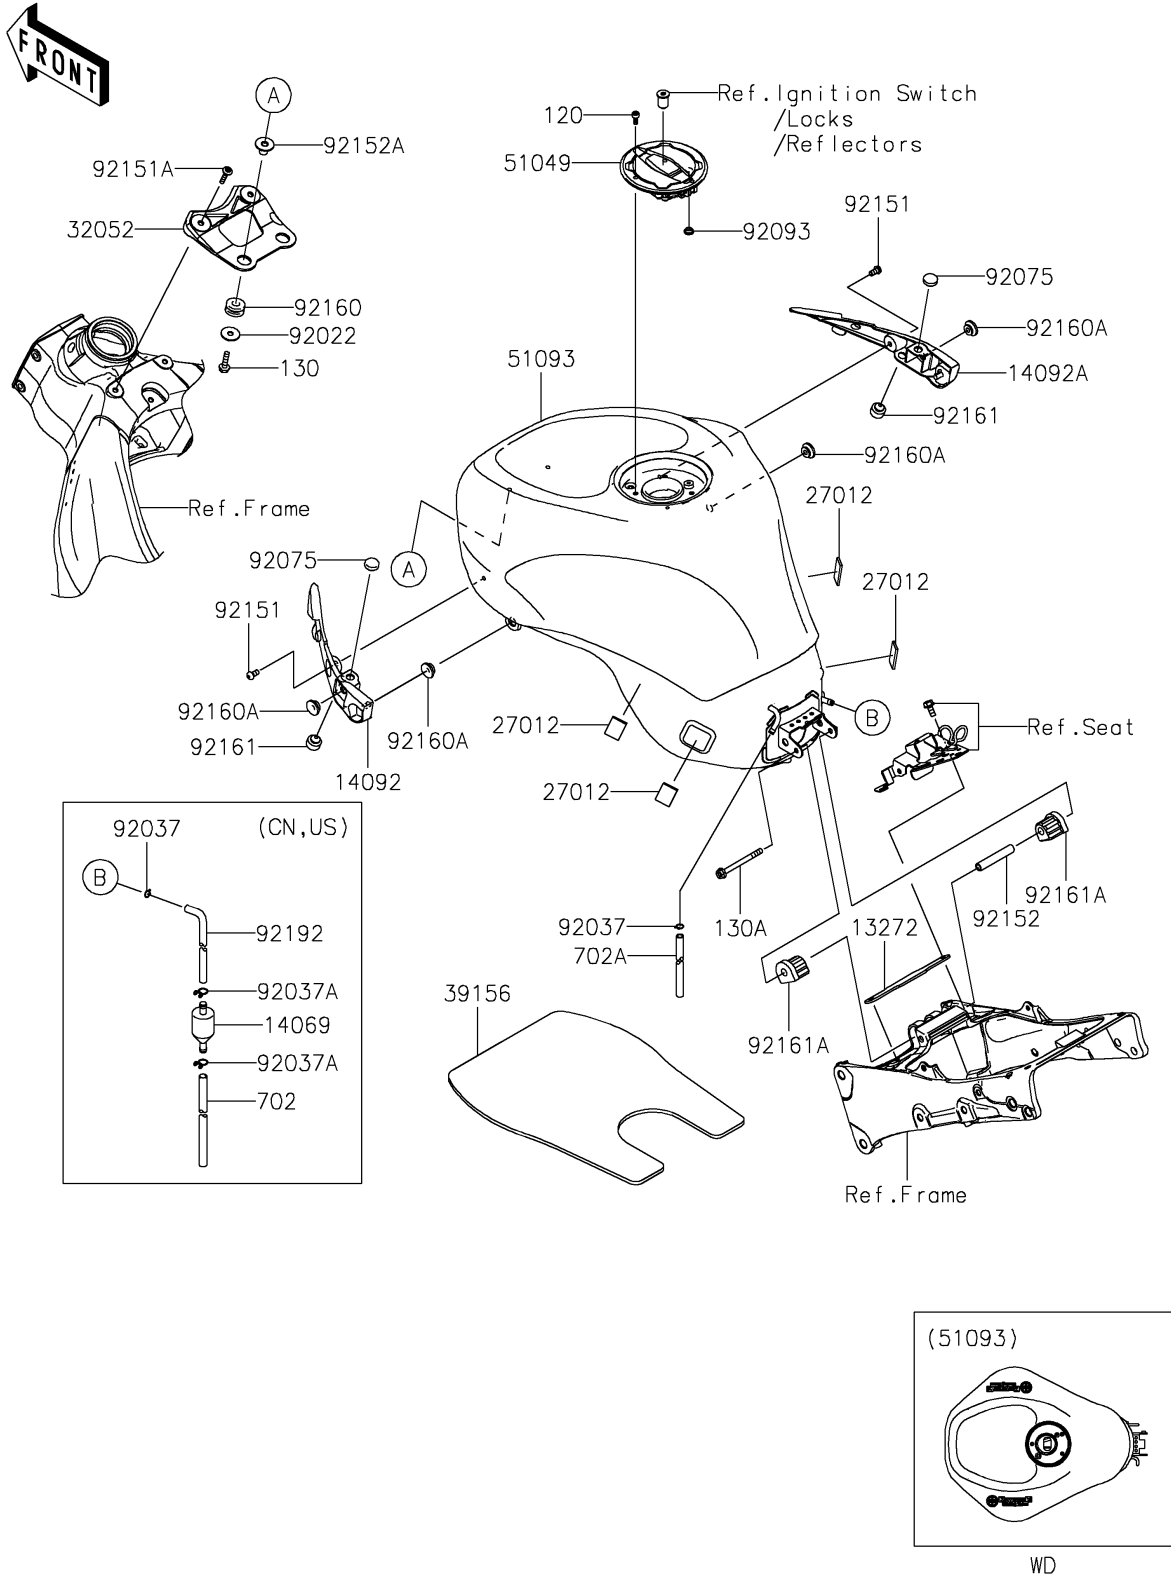

2023 NINJA® ZX™-6R KRT EDITION PARTS DIAGRAM

Fuel Tank

F2410

2023 NINJA® ZX™ -6R KRT EDITION PARTS LIST

Fuel Tank

ITEM NAME	PART NUMBER	QUANTITY
PLATE,FUEL TANK,RR (Ref # 13272)	13272-0505	1
BREATHER,FUEL TANK (Ref # 14069)	14069-1004	1
COVER,TANK,LH (Ref # 14092)	14092-1087	1
COVER,TANK,RH (Ref # 14092A)	14092-1088	1
HOOK (Ref # 27012)	27012-0115	4
BRACKET-TANK (Ref # 32052)	32052-0727	1
PAD,FUEL TANK (Ref # 39156)	39156-0469	1
CAP-TANK (Ref # 51049)	51049-0735	1
TANK-COMP-FUEL,L.GREEN (Ref # 51093)	51093-5023-777	1
WASHER,7X24X1.6 (Ref # 92022)	92022-228	2
CLAMP,TUBE (Ref # 92037)	92037-010	1
CLAMP,TUBE (Ref # 92037A)	92037-147	2
DAMPER (Ref # 92075)	92075-1983	2
SEAL,FUEL TANK CAP (Ref # 92093)	92093-1030	1
BOLT,SOCKET,6X12 (Ref # 92151)	92151-1219	2
BOLT,SOCKET,6X30 (Ref # 92151A)	92151-1605	2
COLLAR,6.8X10X60 (Ref # 92152)	92152-1182	1
COLLAR (Ref # 92152A)	92152-2197	2
DAMPER (Ref # 92160)	92160-1162	2
DAMPER (Ref # 92160A)	92160-1613	4
DAMPER (Ref # 92161)	92161-0738	2
DAMPER,FUEL TANK,RR (Ref # 92161A)	92161-1330	2
TUBE,BREATHER (Ref # 92192)	92192-0798	1
BOLT-SOCKET,5X12 (Ref # 120)	120CA0512	4
BOLT-FLANGED,6X22 (Ref # 130)	130BA0622	2
BOLT-FLANGED,6X70 (Ref # 130A)	130BC0670	1
TUBE-RUBBER,6X9X660 (Ref # 702)	702A06660	1
TUBE-RUBBER,6X850 (Ref # 702A)	702A06850	1
CLAMP,TUBE (Ref # 92037)	92037-010	2