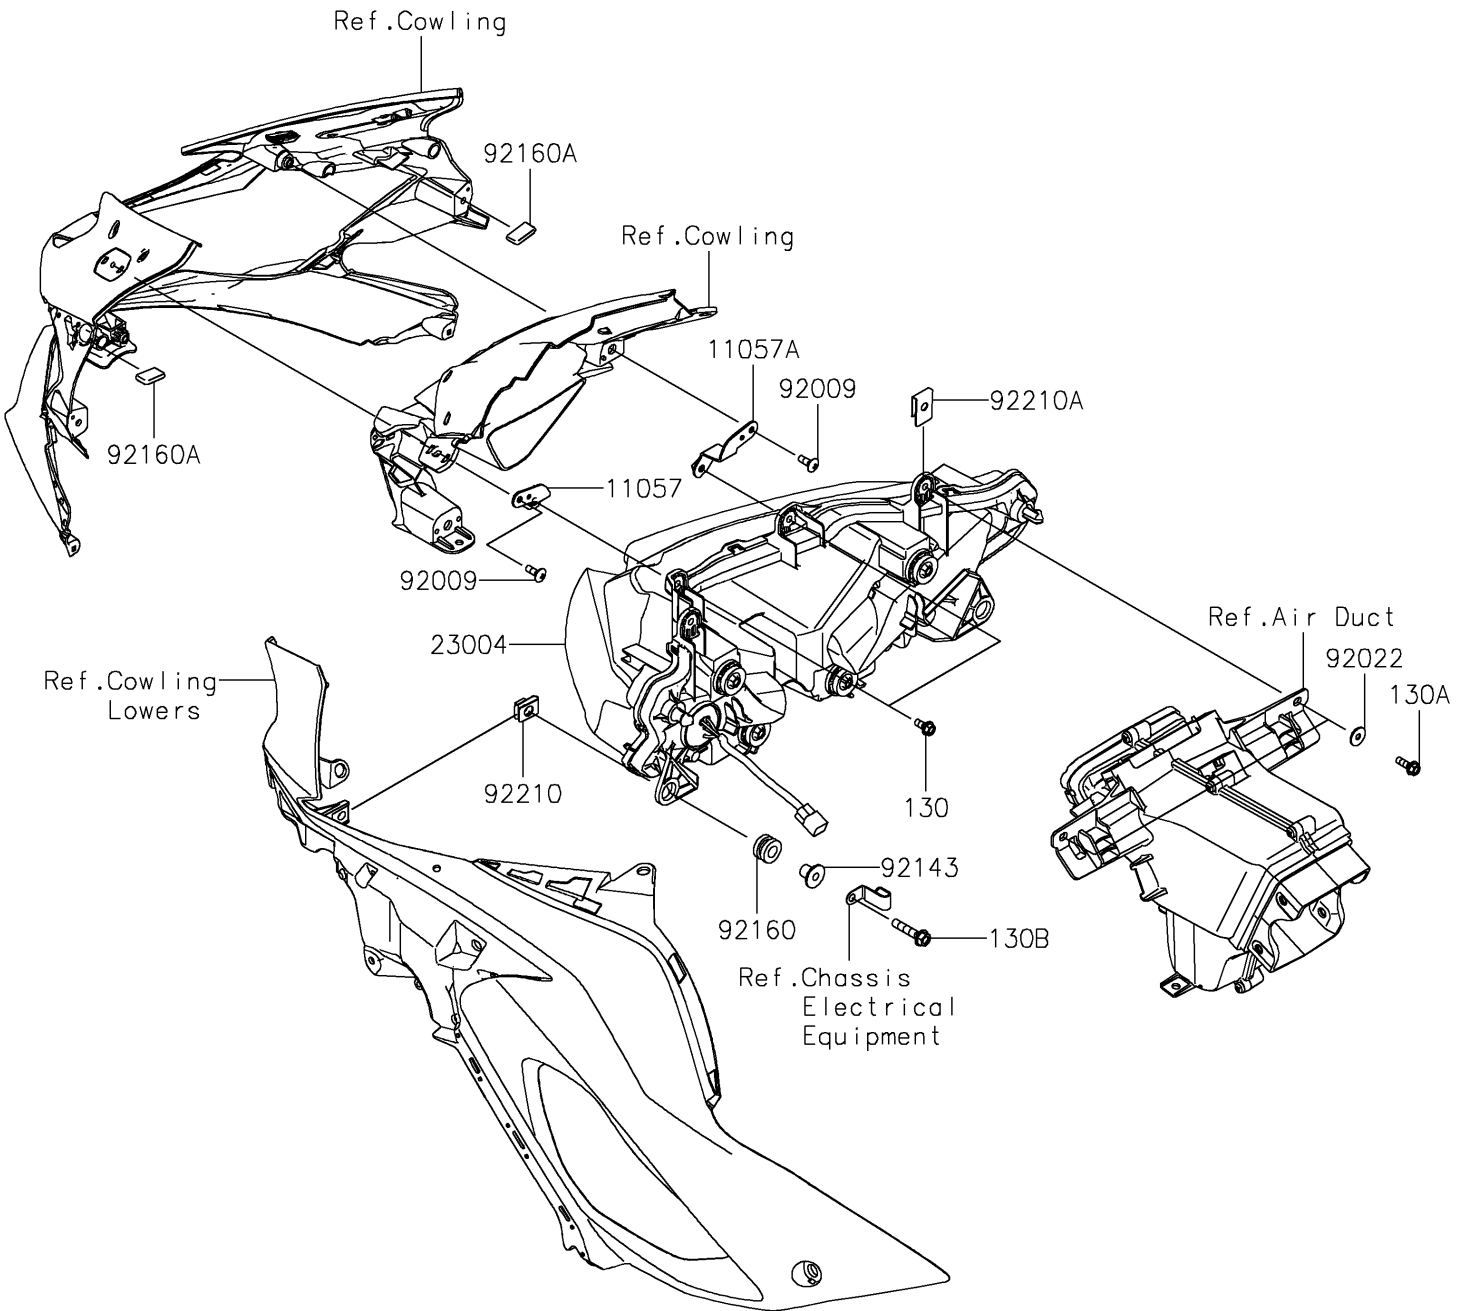

2023 Ninja® ZX-6R ABS KRT Edition PARTS DIAGRAM

Headlight(s)

F2710

2023 Ninja® ZX-6R ABS KRT Edition PARTS LIST

Headlight(s)

ITEM NAME	PART NUMBER	QUANTITY
BRACKET,LH (Ref # 11057)	11057-1639	1
BRACKET,RH (Ref # 11057A)	11057-1640	1
LAMP-HEAD,LED (Ref # 23004)	23004-0420	1
SCREW,TAPPING,5X14 (Ref # 92009)	92009-1197	2
WASHER,5.2X16X1.2 (Ref # 92022)	92022-263	2
COLLAR (Ref # 92143)	92143-1353	2
DAMPER,10X20X12 (Ref # 92160)	92160-1167	2
DAMPER (Ref # 92160A)	92160-1190	2
NUT (Ref # 92210)	92210-0130	2
NUT (Ref # 92210A)	92210-1652	2
BOLT-FLANGED,5X12 (Ref # 130)	130BA0512	2
BOLT-FLANGED,5X16 (Ref # 130A)	130BA0516	2
BOLT-FLANGED,6X30 (Ref # 130B)	130BB0630	2