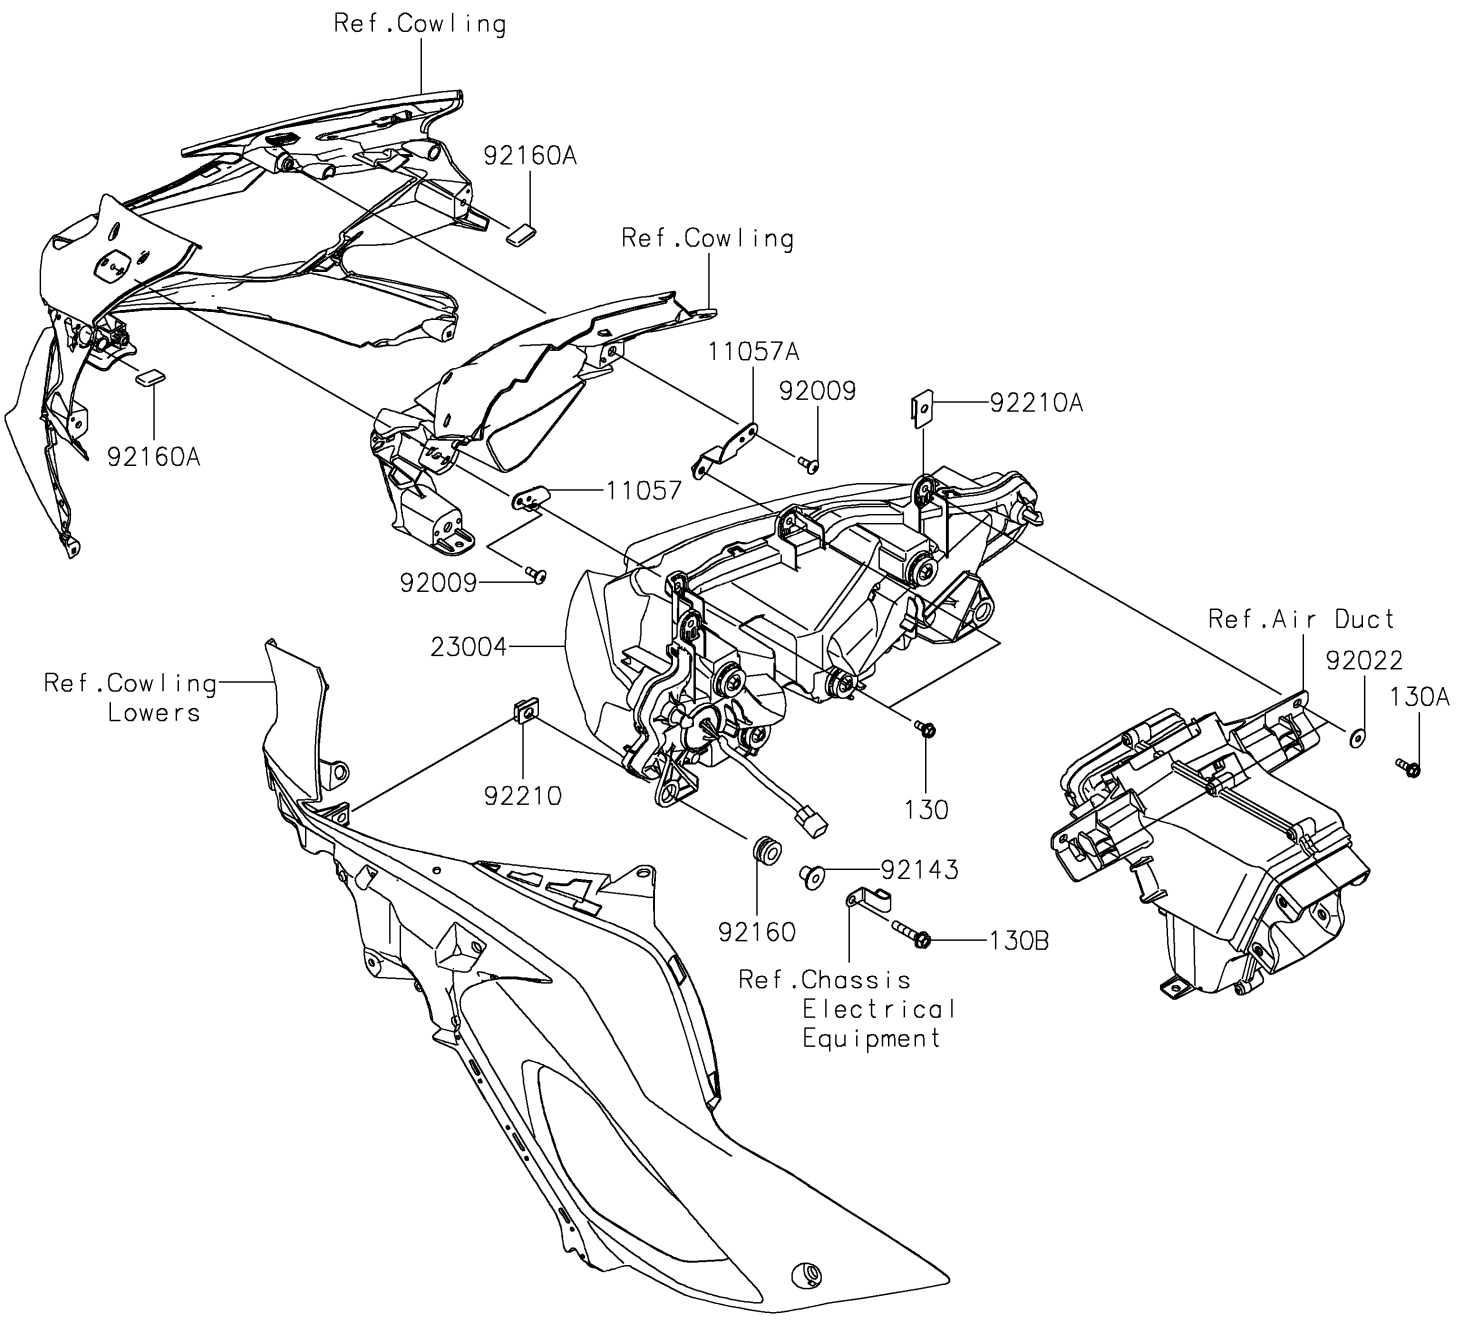

2023 NINJA® ZX™ -6R KRT EDITION PARTS DIAGRAM

Headlight(s)

F2710

2023 NINJA® ZX™ -6R KRT EDITION PARTS LIST

Headlight(s)

ITEM NAME	PART NUMBER	QUANTITY
BRACKET,LH (Ref # 11057)	11057-1639	1
BRACKET,RH (Ref # 11057A)	11057-1640	1
LAMP-HEAD,LED (Ref # 23004)	23004-0420	1
SCREW,TAPPING,5X14 (Ref # 92009)	92009-1197	2
WASHER,5.2X16X1.2 (Ref # 92022)	92022-263	2
COLLAR (Ref # 92143)	92143-1353	2
DAMPER,10X20X12 (Ref # 92160)	92160-1167	2
DAMPER (Ref # 92160A)	92160-1190	2
NUT (Ref # 92210)	92210-0130	2
NUT (Ref # 92210A)	92210-1652	2
BOLT-FLANGED,5X12 (Ref # 130)	130BA0512	2
BOLT-FLANGED,5X16 (Ref # 130A)	130BA0516	2
BOLT-FLANGED,6X30 (Ref # 130B)	130BB0630	2