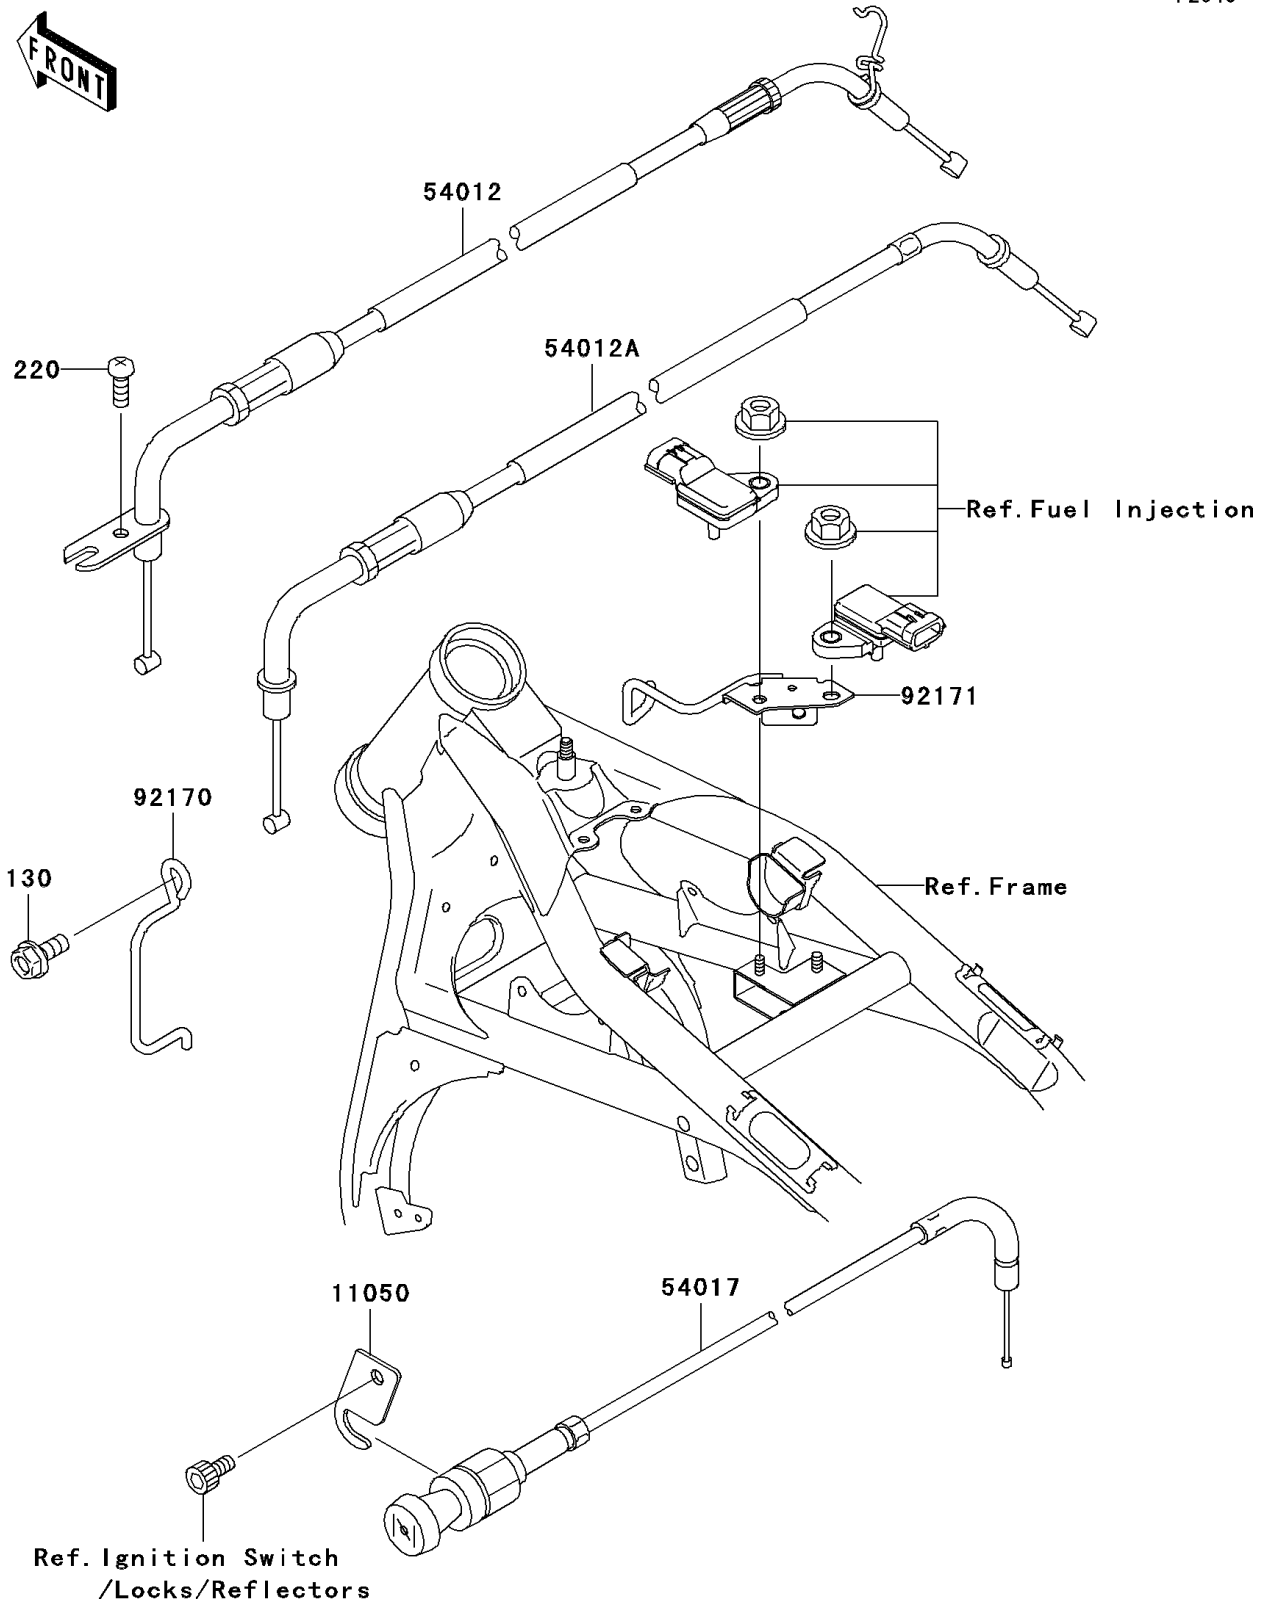

2006 Vulcan 1500 Classic PARTS DIAGRAM

Cables

F2540

2006 Vulcan 1500 Classic PARTS LIST

Cables

ITEM NAME	PART NUMBER	QUANTITY
BOLT-FLANGED,6X14 (Ref # 130)	130J0614	1
SCREW-PAN-CROSS,5X14 (Ref # 220)	220F0514	1
BRACKET,STARTER CABLE (Ref # 11050)	11050-1699	1
CABLE-THROTTLE,OPENING (Ref # 54012)	54012-0140	1
CABLE-THROTTLE,CLOSING (Ref # 54012A)	54012-0141	1
CABLE-STARTER (Ref # 54017)	54017-1202	1
CLAMP,CABLE (Ref # 92170)	92170-1867	1
CLAMP,HARNESS (Ref # 92171)	92171-1325	1