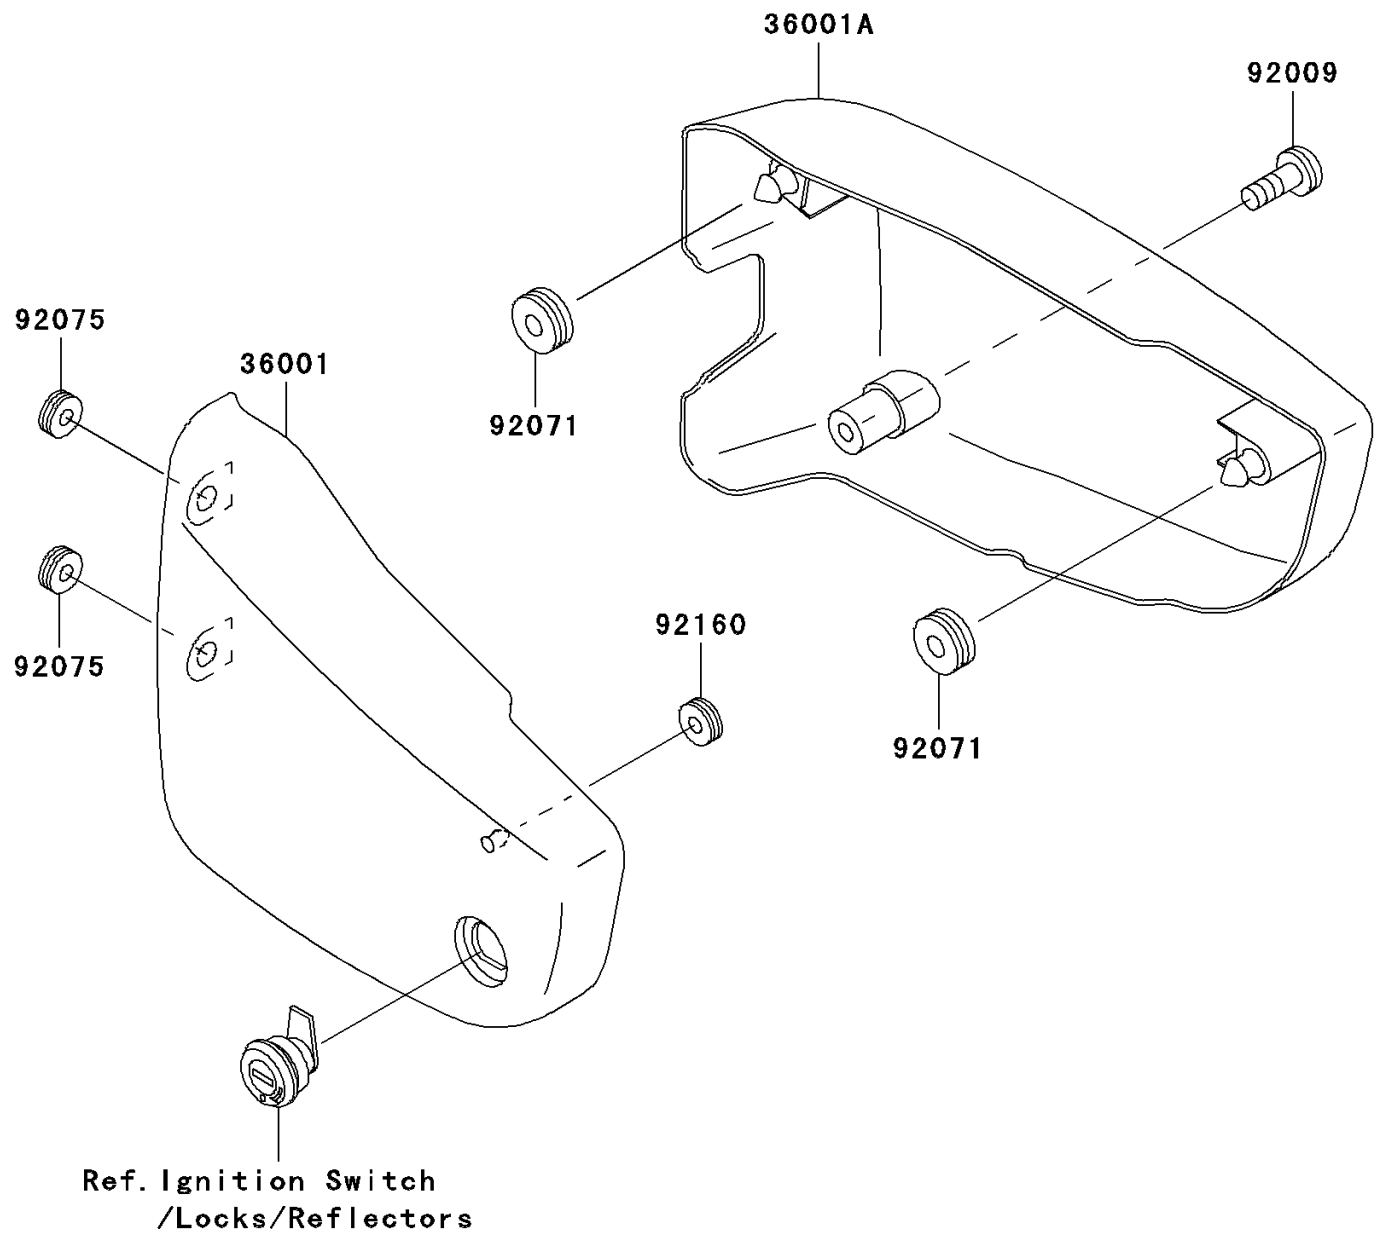

# 2006 Vulcan 1500 Classic PARTS DIAGRAM

Side Covers

F2611

## 2006 Vulcan 1500 Classic PARTS LIST

### Side Covers

ITEM NAME	PART NUMBER	QUANTITY
COVER-SIDE,LH,EBONY (Ref # 36001)	36001-1645-H8	1
COVER-SIDE,RH,EBONY (Ref # 36001A)	36001-1646-H8	1
SCREW,6X35 (Ref # 92009)	92009-1874	1
GROMMET (Ref # 92071)	92071-1131	2
DAMPER (Ref # 92075)	92075-1629	2
DAMPER (Ref # 92160)	92160-1944	1