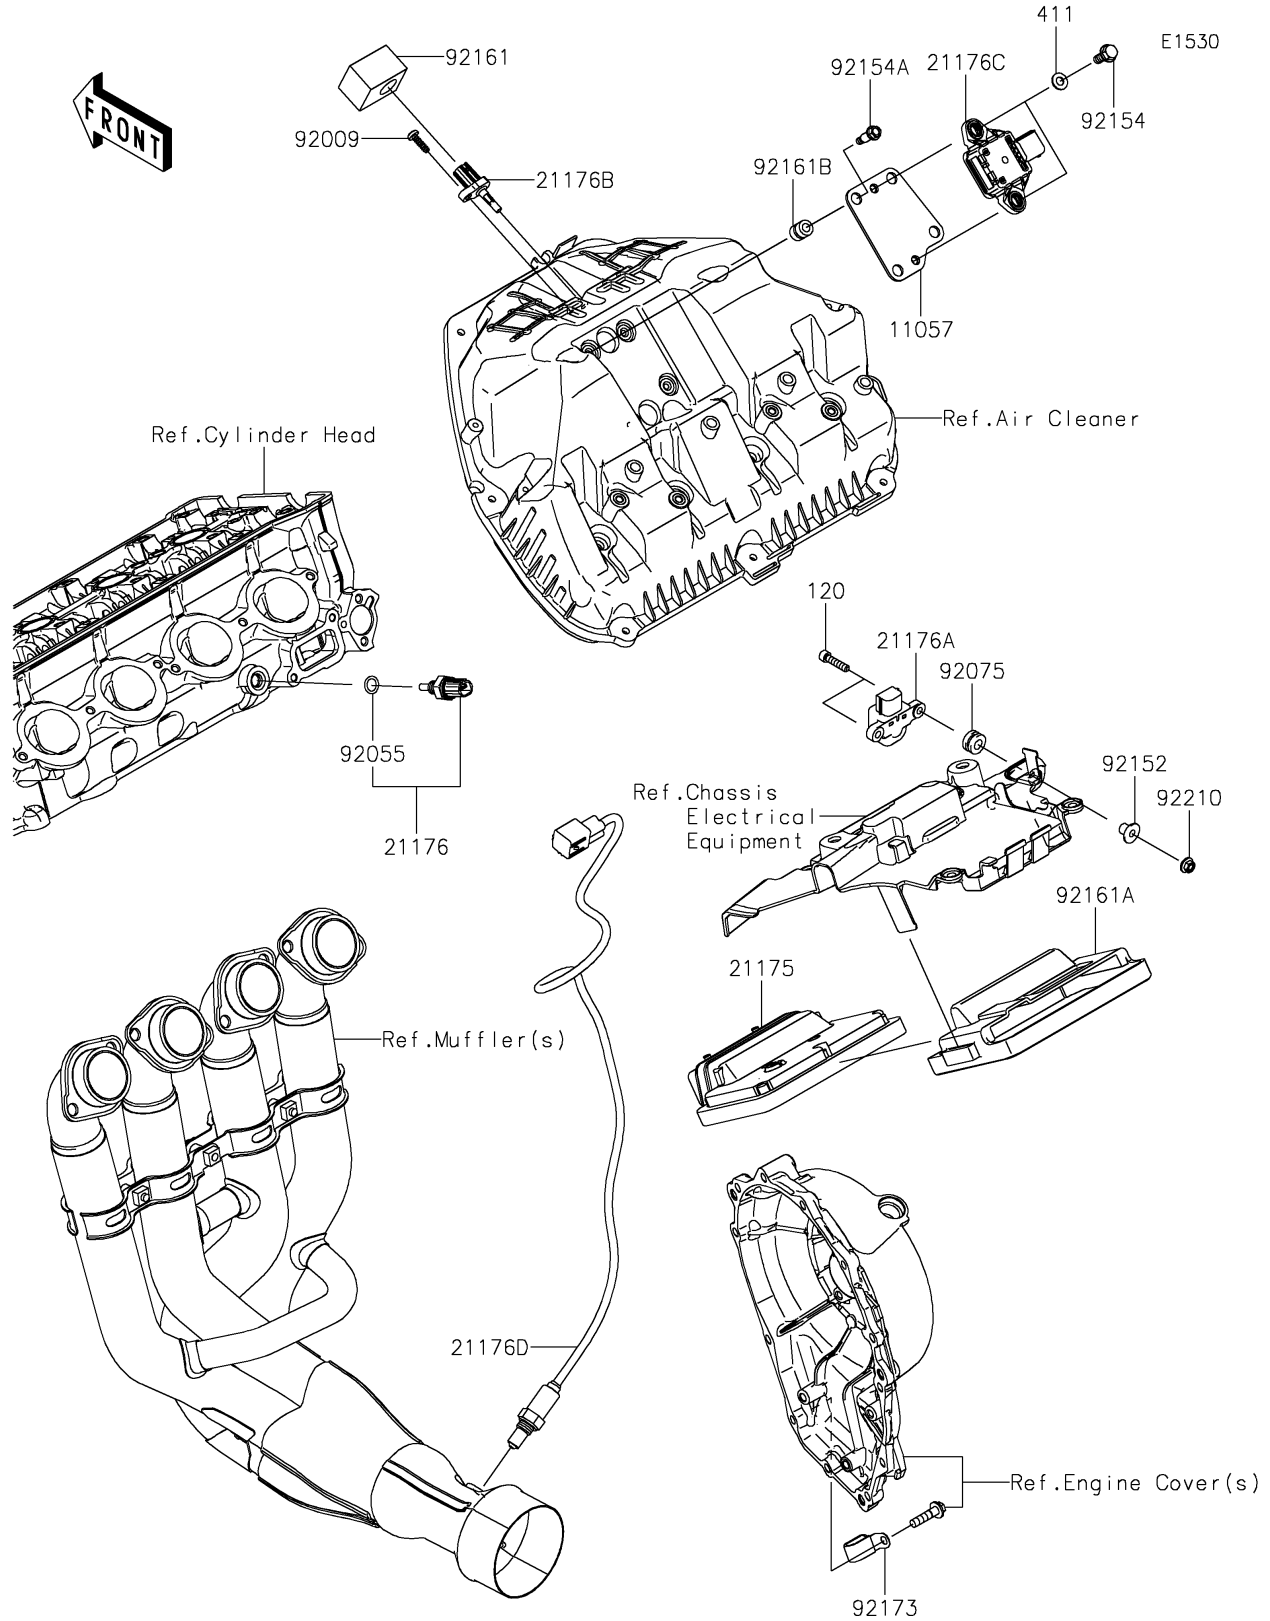

2023 NINJA® ZX™ -10RR PARTS DIAGRAM

Fuel Injection

2023 NINJA® ZX™ -10RR PARTS LIST

Fuel Injection

ITEM NAME	PART NUMBER	QUANTITY
BRACKET,GYRO SENSOR (Ref # 11057)	11057-1847	1
CONTROL UNIT-ELECTRONIC (Ref # 21175)	21175-1662	1
SENSOR,WATER TEMP (Ref # 21176)	21176-0009	1
SENSOR,VEHICLE-DOWN (Ref # 21176A)	21176-0026	1
SENSOR,AIR TEMPERATURE (Ref # 21176B)	21176-0048	1
SENSOR,INERTIAL (Ref # 21176C)	21176-0878	1
SENSOR,OXYGEN (Ref # 21176D)	21176-0933	1
SCREW,TAPPING,5X16 (Ref # 92009)	92009-1984	1
RING-O,9.5X1.9 (Ref # 92055)	92055-0016	1
DAMPER (Ref # 92075)	92075-1912	2
COLLAR (Ref # 92152)	92152-1969	2
BOLT,FLANGED,6X16 (Ref # 92154)	92154-1851	2
BOLT,FLANGED,5X13.1 (Ref # 92154A)	92154-3841	4
DAMPER (Ref # 92161)	92161-0985	1
DAMPER,ECU (Ref # 92161A)	92161-2140	1
DAMPER,GYRO SENSOR (Ref # 92161B)	92161-2142	4
CLAMP (Ref # 92173)	92173-1549	1
NUT,FLANGED,5MM (Ref # 92210)	92210-0950	2
BOLT-SOCKET,5X22 (Ref # 120)	120R0522	2
WASHER-PLAIN,6MM (Ref # 411)	411S0600	2