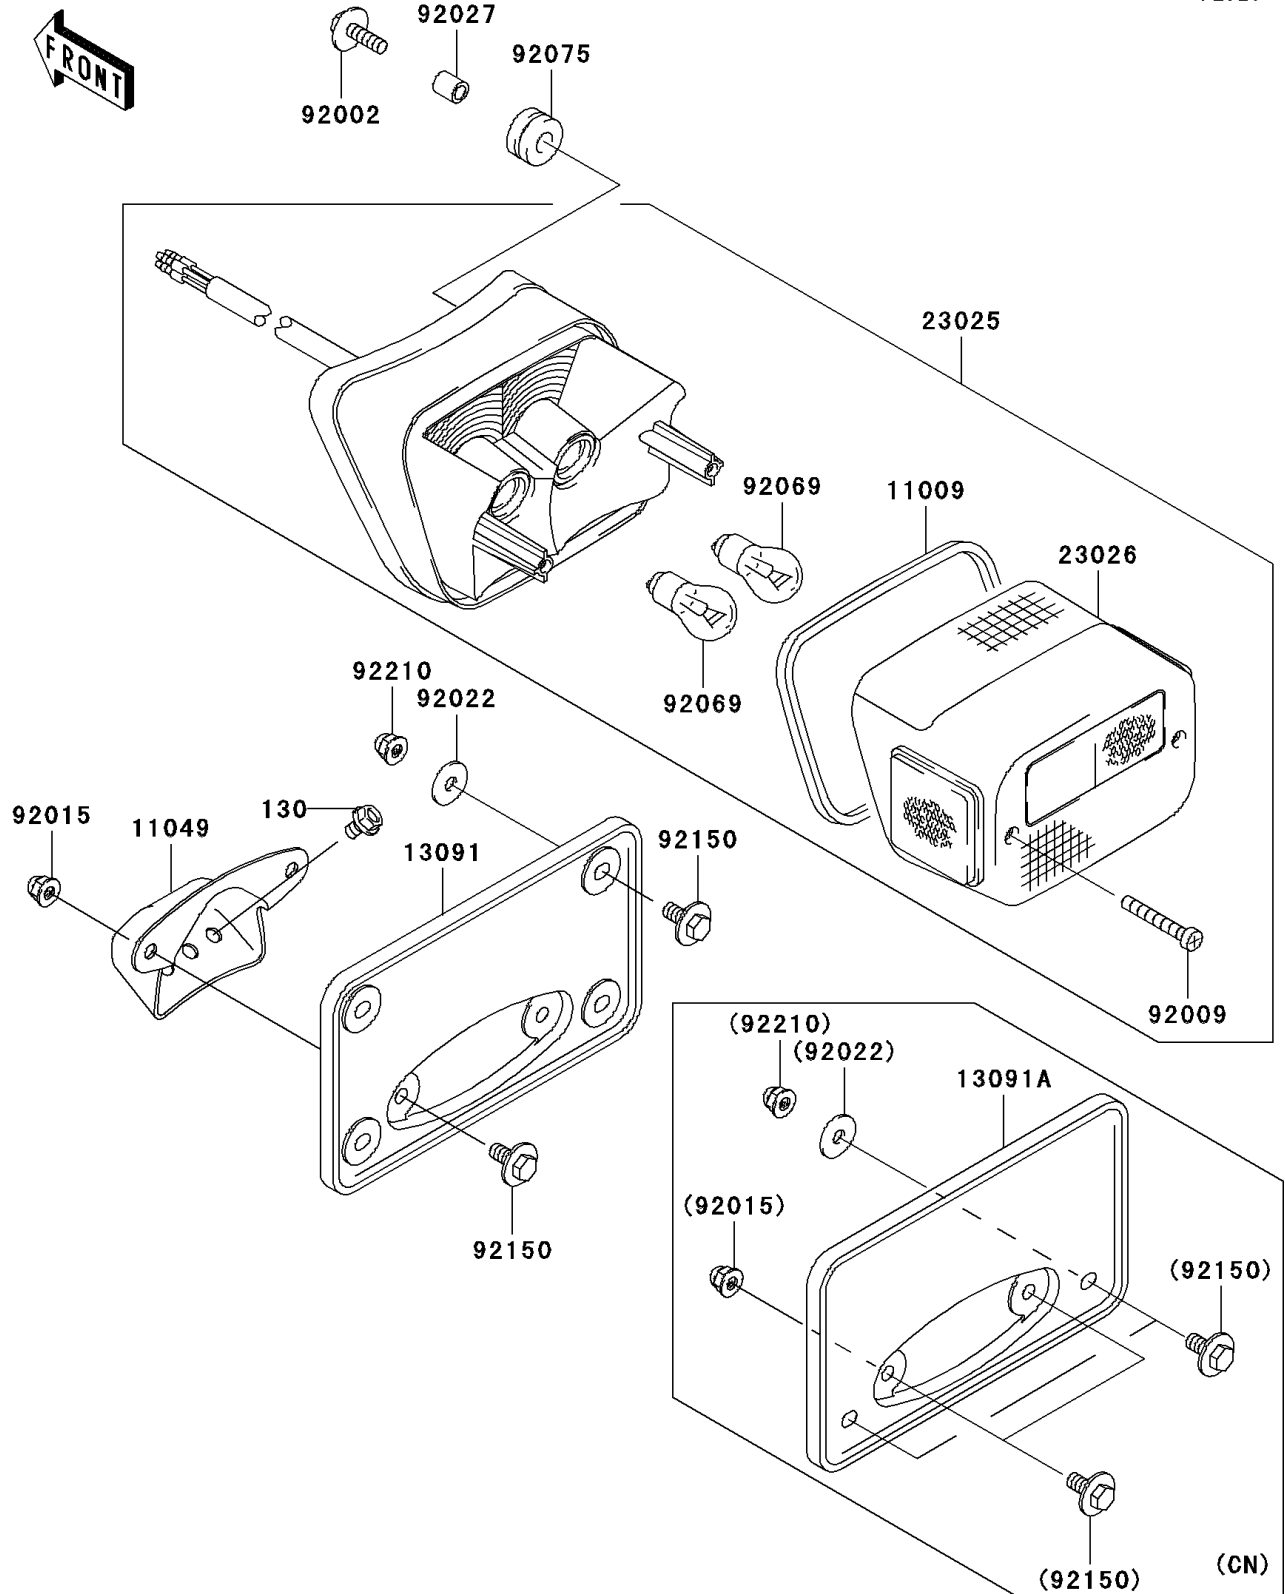

2006 Vulcan 1500 Classic PARTS DIAGRAM

Taillight(s)

F2720

2006 Vulcan 1500 Classic PARTS LIST

Taillight(s)

ITEM NAME	PART NUMBER	QUANTITY
BOLT-FLANGED,6X10 (Ref # 130)	130V0610	2
GASKET,TAIL LAMP LENS (Ref # 11009)	11009-1660	1
BRACKET,LICENSE PLATE (Ref # 11049)	11049-1604	1
LAMP-TAIL (Ref # 23025)	23025-1295	1
LENS,TAIL LAMP (Ref # 23026)	23026-1087	1
BOLT,UPSET-WP,6X22 (Ref # 92002)	92002-1262	3
SCREW,TAPPING,4X20 (Ref # 92009)	92009-1378	2
NUT,CAP,6MM (Ref # 92015)	92015-1385	2
COLLAR,6.8X10X12 (Ref # 92027)	92027-162	3
BULB,12V 21/5W (Ref # 92069)	92069-063	2
DAMPER (Ref # 92075)	92075-209	3
HOLDER,LICENSE PLATE (Ref # 13091)	13091-1500	1
HOLDER,LICENSE PLATE (Ref # 13091A)	13091-1952	1
WASHER,6.5X20X1.6,BLACK (Ref # 92022)	92022-1346	2
WASHER,6.5X20X1.6,BLACK (Ref # 92022)	92022-1346	4
BOLT,6X14 (Ref # 92150)	92150-1133	4
BOLT,6X14 (Ref # 92150)	92150-1133	6
NUT,CAP,6MM (Ref # 92210)	92210-0003	2
NUT,CAP,6MM (Ref # 92210)	92210-0003	4