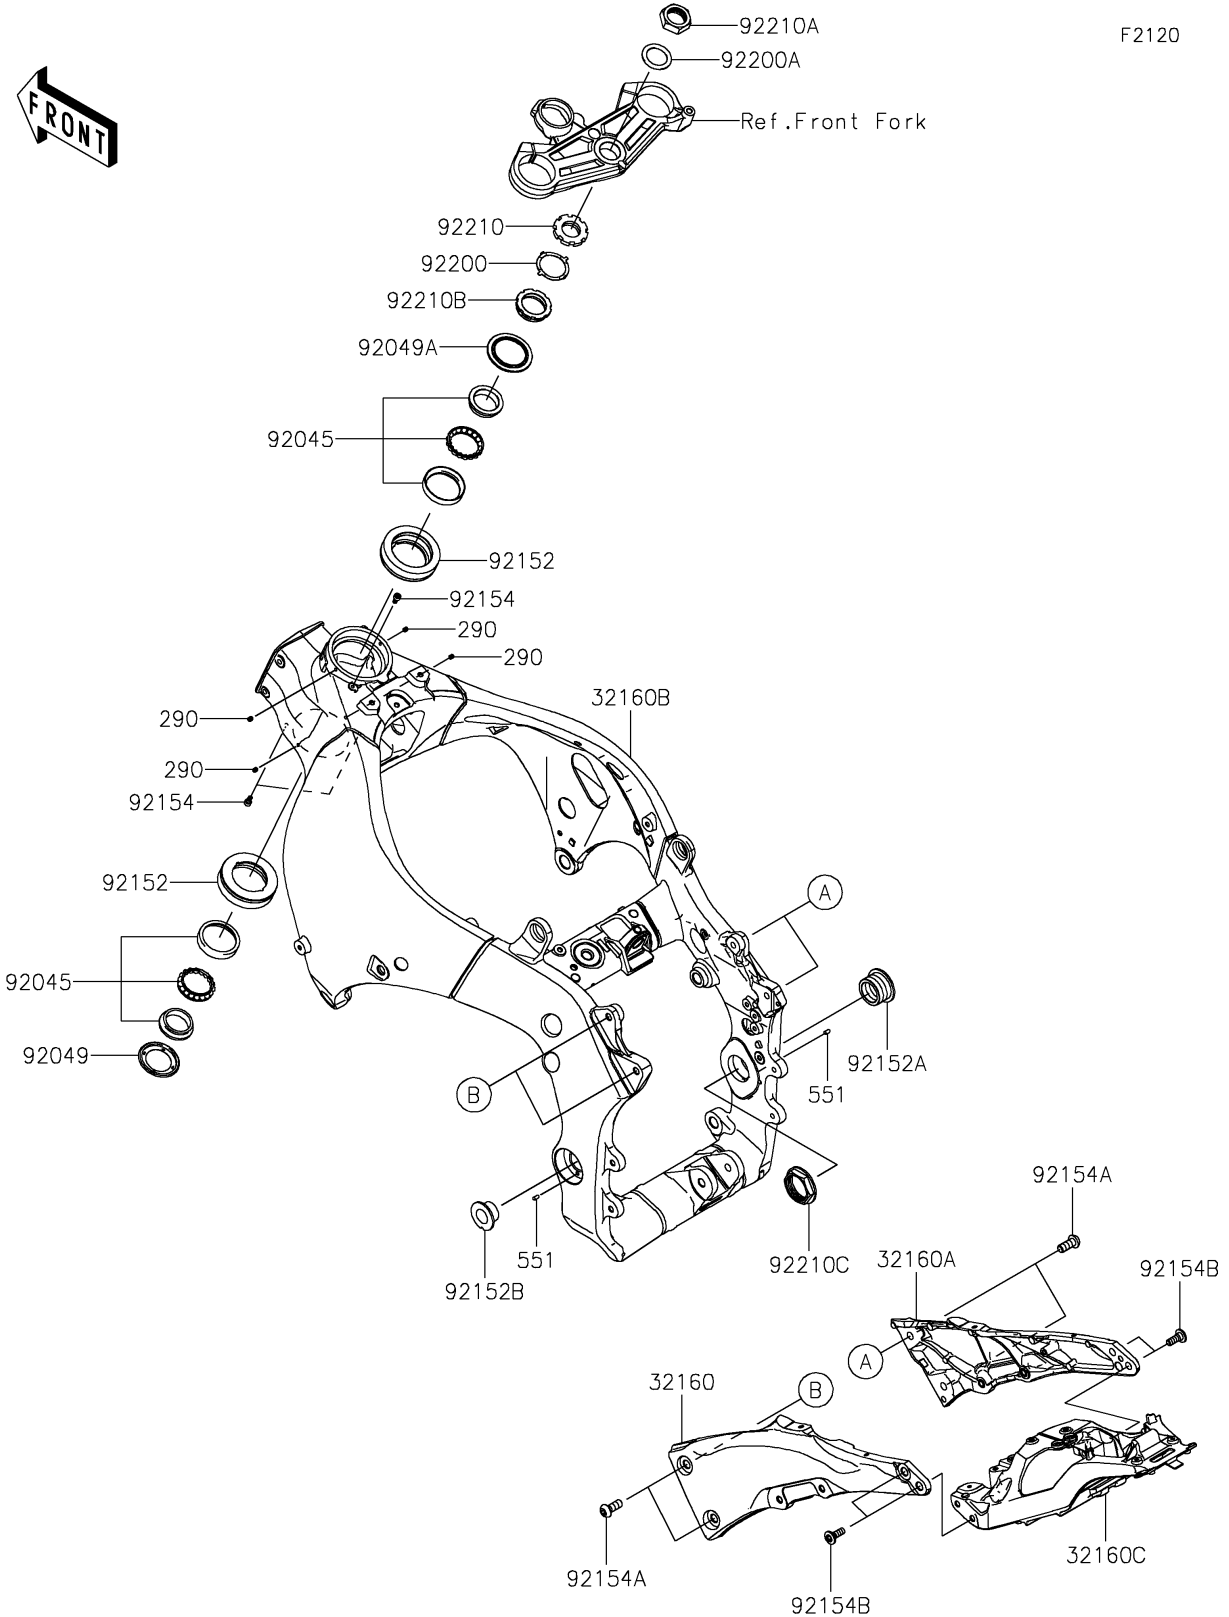

2023 NINJA® ZX™ -10RR PARTS DIAGRAM

Frame

2023 NINJA® ZX™ -10RR PARTS LIST

Frame

ITEM NAME	PART NUMBER	QUANTITY
FRAME-COMP,RR,LH,F.S.BLACK (Ref # 32160)	32160-0885-18R	1
FRAME-COMP,RR,RH,F.S.BLACK (Ref # 32160A)	32160-0886-18R	1
FRAME-COMP,MAIN (Ref # 32160B)	32160-1872	1
FRAME-COMP,RR (Ref # 32160C)	32160-1895	1
BEARING-BALL,SF07A17PX1V1 (Ref # 92045)	92045-1384	2
SEAL-OIL,DS35X55X4 (Ref # 92049)	92049-0022	1
SEAL-OIL,43X55.5X8.6 (Ref # 92049A)	92049-0742	1
COLLAR,55X77X18.5 (Ref # 92152)	92152-2165	2
COLLAR,PIVOT,RH (Ref # 92152A)	92152-2811	1
COLLAR,PIVOT,LH (Ref # 92152B)	92152-2812	1
BOLT,SOCKET,5X10 (Ref # 92154)	92154-1642	3
BOLT,SOCKET,10X25 (Ref # 92154A)	92154-1900	4
BOLT,SOCKET,8X23 (Ref # 92154B)	92154-1901	4
WASHER (Ref # 92200)	92200-0036	1
WASHER,28.5X40X1.6 (Ref # 92200A)	92200-0595	1
NUT,35MM (Ref # 92210)	92210-0095	1
NUT,28MM (Ref # 92210A)	92210-0209	1
NUT,35MM (Ref # 92210B)	92210-0823	1
NUT,38MM (Ref # 92210C)	92210-1441	1
SCREW-SET-SOCKET,5X6 (Ref # 290)	290Q0506	4
PIN-DOWEL (Ref # 551)	551R0408	2