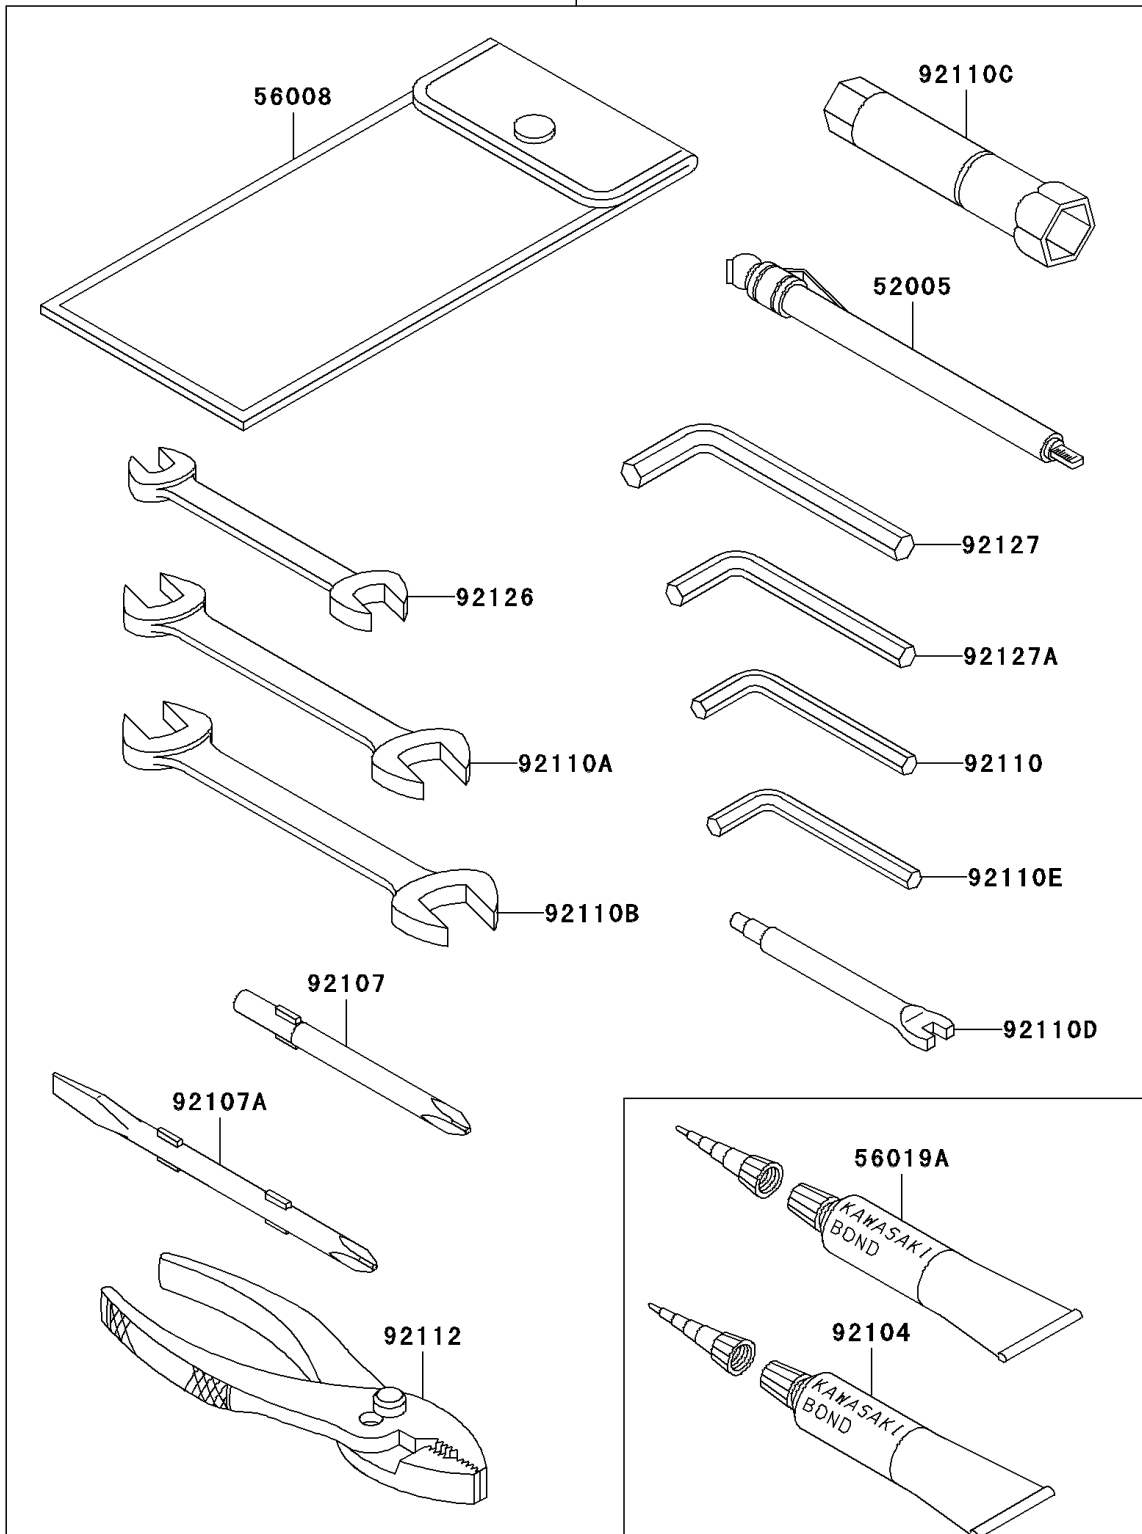

2006 Vulcan 1500 Classic PARTS DIAGRAM

Owner's Tools

56007

F2810

2006 Vulcan 1500 Classic PARTS LIST

Owner's Tools

ITEM NAME	PART NUMBER	QUANTITY
-----------	-------------	----------