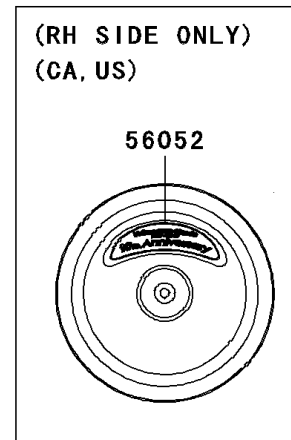

2006 Vulcan 1500 Classic PARTS DIAGRAM

Decals

F2861

2006 Vulcan 1500 Classic PARTS LIST

Decals

ITEM NAME	PART NUMBER	QUANTITY
MARK,FUEL TANK,LH (Ref # 56052A)	56052-1195	1
MARK,FUEL TANK,RH (Ref # 56052B)	56052-1196	1
PATTERN,FUEL TANK,LH (Ref # 56067)	56067-0516	1
PATTERN,FUEL TANK,RH (Ref # 56067A)	56067-0517	1
PATTERN,FR FENDER,LH (Ref # 56067B)	56067-0518	1
PATTERN,FR FENDER,RH (Ref # 56067C)	56067-0519	1
PATTERN,RR FENDER,LH (Ref # 56067D)	56067-0520	1
PATTERN,RR FENDER,RH (Ref # 56067E)	56067-0521	1
MARK,AIR CLEANER COVER (Ref # 56052)	56052-0768	1