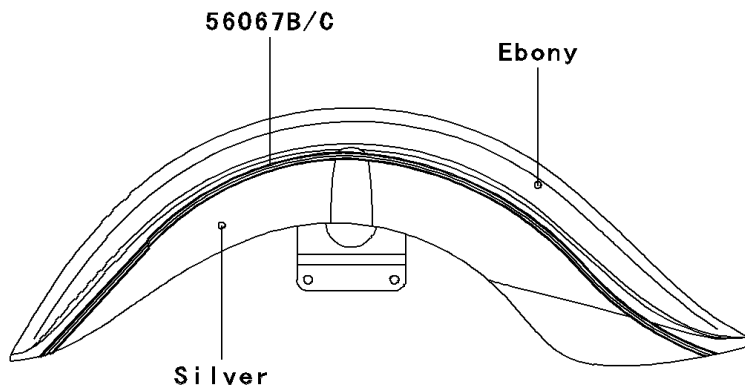

2006 Vulcan 1500 Classic PARTS DIAGRAM

Decals

F2861

2006 Vulcan 1500 Classic PARTS LIST

Decals

ITEM NAME	PART NUMBER	QUANTITY
MARK,FUEL TANK,LH (Ref # 56052A)	56052-1195	1
MARK,FUEL TANK,RH (Ref # 56052B)	56052-1196	1
PATTERN,FUEL TANK,LH (Ref # 56067)	56067-0516	1
PATTERN,FUEL TANK,RH (Ref # 56067A)	56067-0517	1
PATTERN,FR FENDER,LH (Ref # 56067B)	56067-0518	1
PATTERN,FR FENDER,RH (Ref # 56067C)	56067-0519	1
PATTERN,RR FENDER,LH (Ref # 56067D)	56067-0520	1
PATTERN,RR FENDER,RH (Ref # 56067E)	56067-0521	1
MARK,AIR CLEANER COVER (Ref # 56052)	56052-0768	1