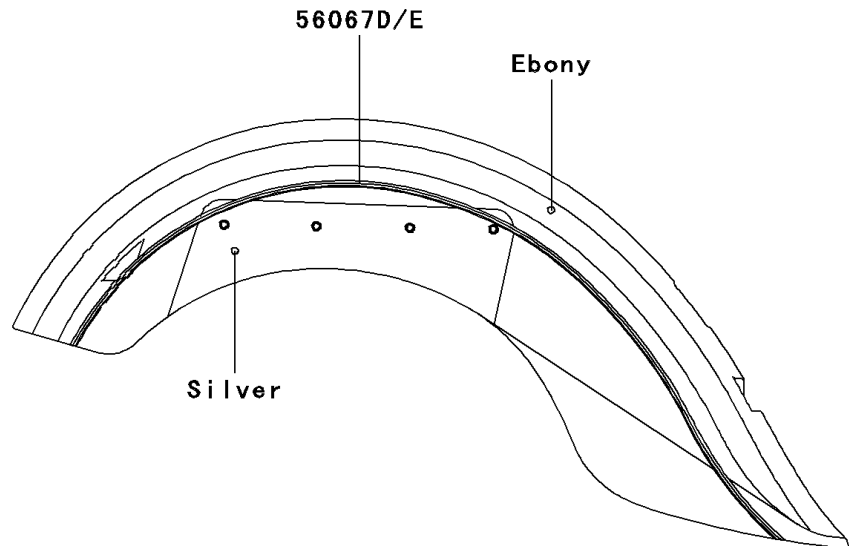

2006 Vulcan 1500 Classic PARTS DIAGRAM

Decals

F2861

2006 Vulcan 1500 Classic PARTS LIST

Decals

ITEM NAME	PART NUMBER	QUANTITY
MARK,FUEL TANK,LH (Ref # 56052A)	56052-1195	1
MARK,FUEL TANK,RH (Ref # 56052B)	56052-1196	1
PATTERN,FUEL TANK,LH (Ref # 56067)	56067-0516	1
PATTERN,FUEL TANK,RH (Ref # 56067A)	56067-0517	1
PATTERN,FR FENDER,LH (Ref # 56067B)	56067-0518	1
PATTERN,FR FENDER,RH (Ref # 56067C)	56067-0519	1
PATTERN,RR FENDER,LH (Ref # 56067D)	56067-0520	1
PATTERN,RR FENDER,RH (Ref # 56067E)	56067-0521	1
MARK,AIR CLEANER COVER (Ref # 56052)	56052-0768	1