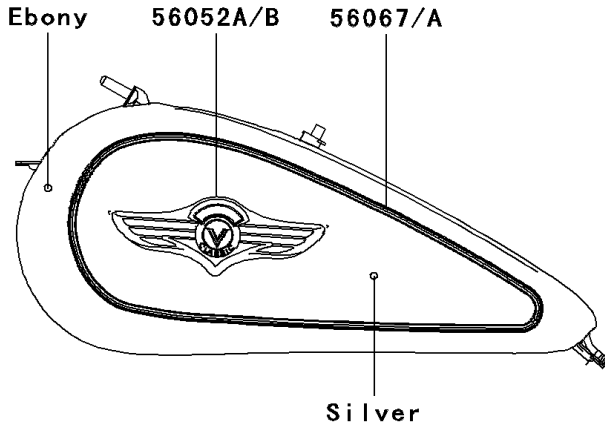

2006 Vulcan 1500 Classic PARTS DIAGRAM

Decals

F2861

2006 Vulcan 1500 Classic PARTS LIST

Decals

ITEM NAME	PART NUMBER	QUANTITY
MARK,FUEL TANK,LH (Ref # 56052A)	56052-1195	1
MARK,FUEL TANK,RH (Ref # 56052B)	56052-1196	1
PATTERN,FUEL TANK,LH (Ref # 56067)	56067-0516	1
PATTERN,FUEL TANK,RH (Ref # 56067A)	56067-0517	1
PATTERN,FR FENDER,LH (Ref # 56067B)	56067-0518	1
PATTERN,FR FENDER,RH (Ref # 56067C)	56067-0519	1
PATTERN,RR FENDER,LH (Ref # 56067D)	56067-0520	1
PATTERN,RR FENDER,RH (Ref # 56067E)	56067-0521	1
MARK,AIR CLEANER COVER (Ref # 56052)	56052-0768	1