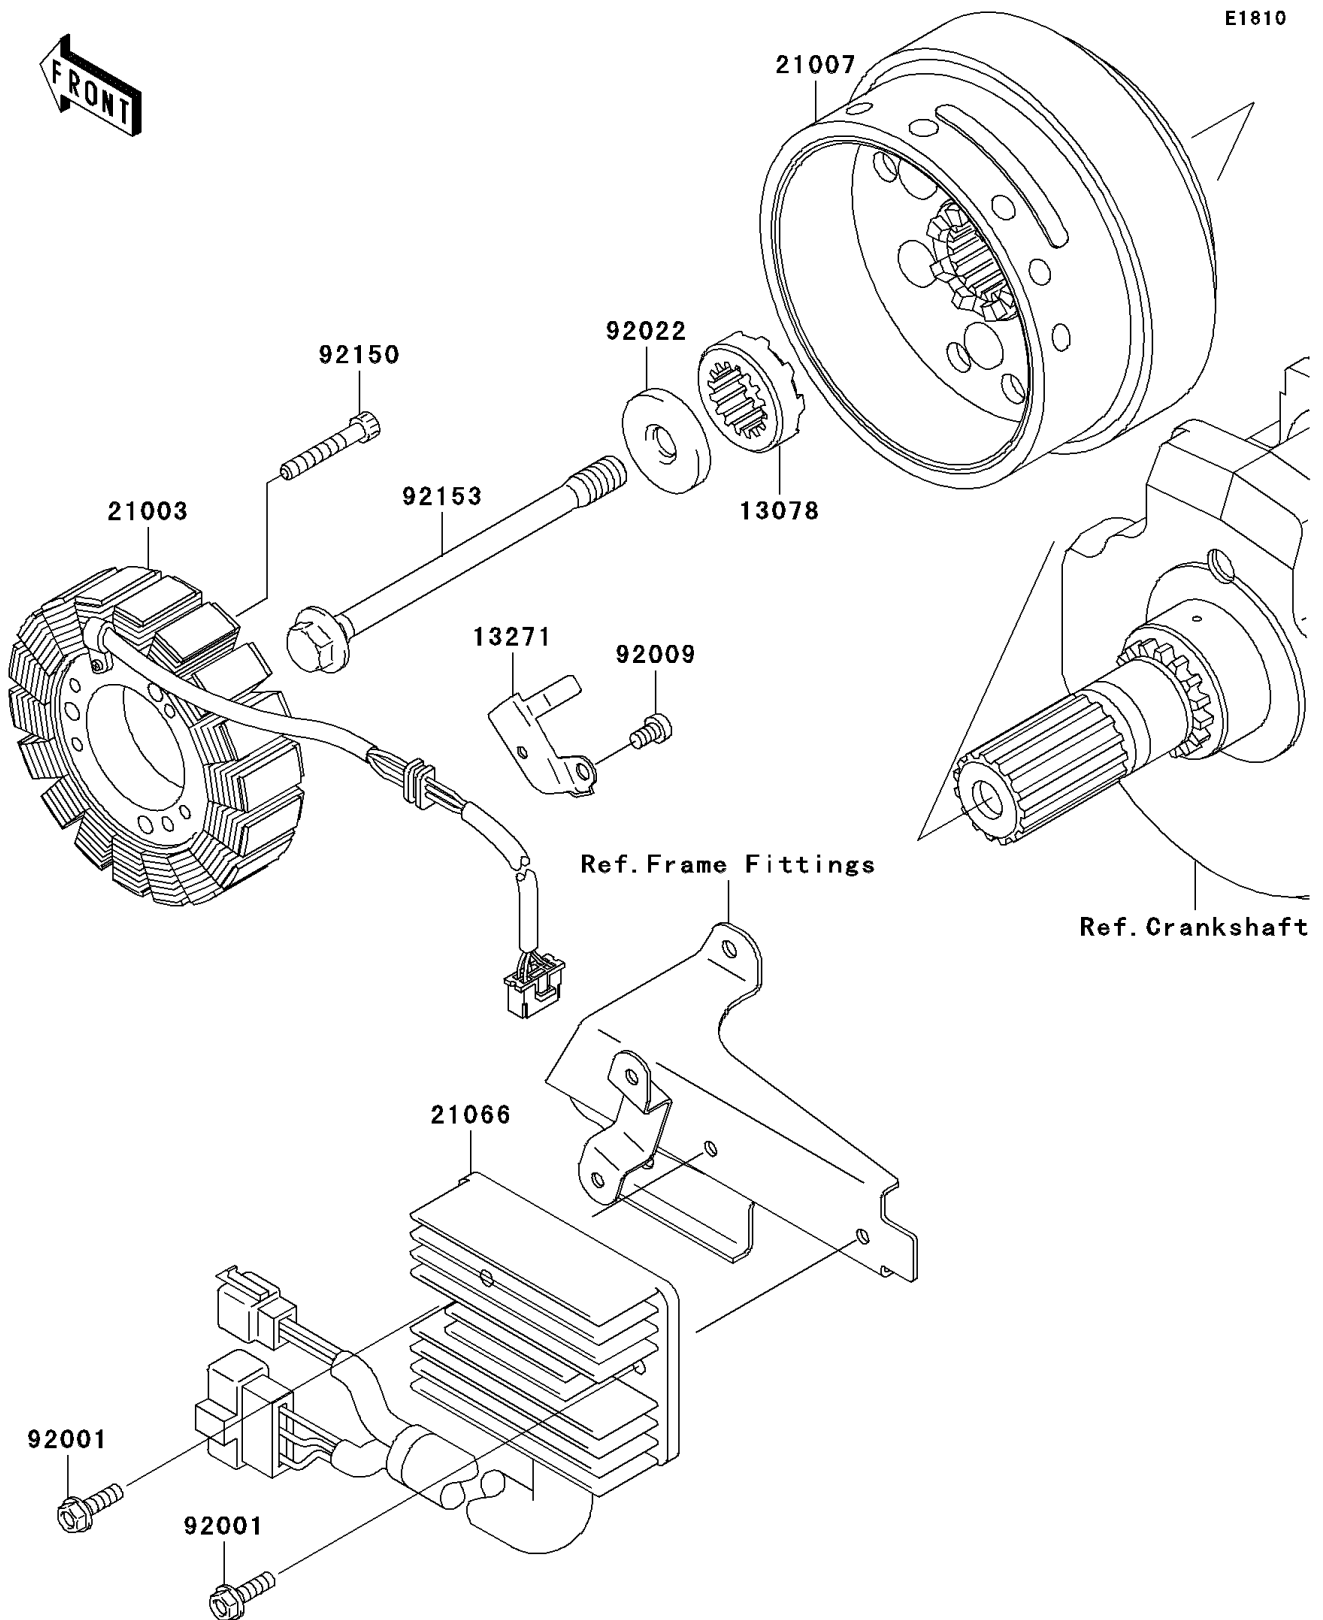

2005 Vulcan 1600 Mean Streak PARTS DIAGRAM

Generator

2005 Vulcan 1600 Mean Streak PARTS LIST

Generator

ITEM NAME	PART NUMBER	QUANTITY
RATCHET (Ref # 13078)	13078-1056	1
PLATE (Ref # 13271)	13271-1328	1
STATOR, OUTER (Ref # 21003)	21003-0008	1
ROTOR (Ref # 21007)	21007-0014	1
REGULATOR-VOLTAGE (Ref # 21066)	21066-1126	1
BOLT, 6X20 (Ref # 92001)	92001-1947	2
SCREW (Ref # 92009)	92009-1768	1
WASHER, 12X40X6 (Ref # 92022)	92022-1904	1
BOLT, SOCKET, 6X35 (Ref # 92150)	92150-1484	3
BOLT, 12X154 (Ref # 92153)	92153-1105	1