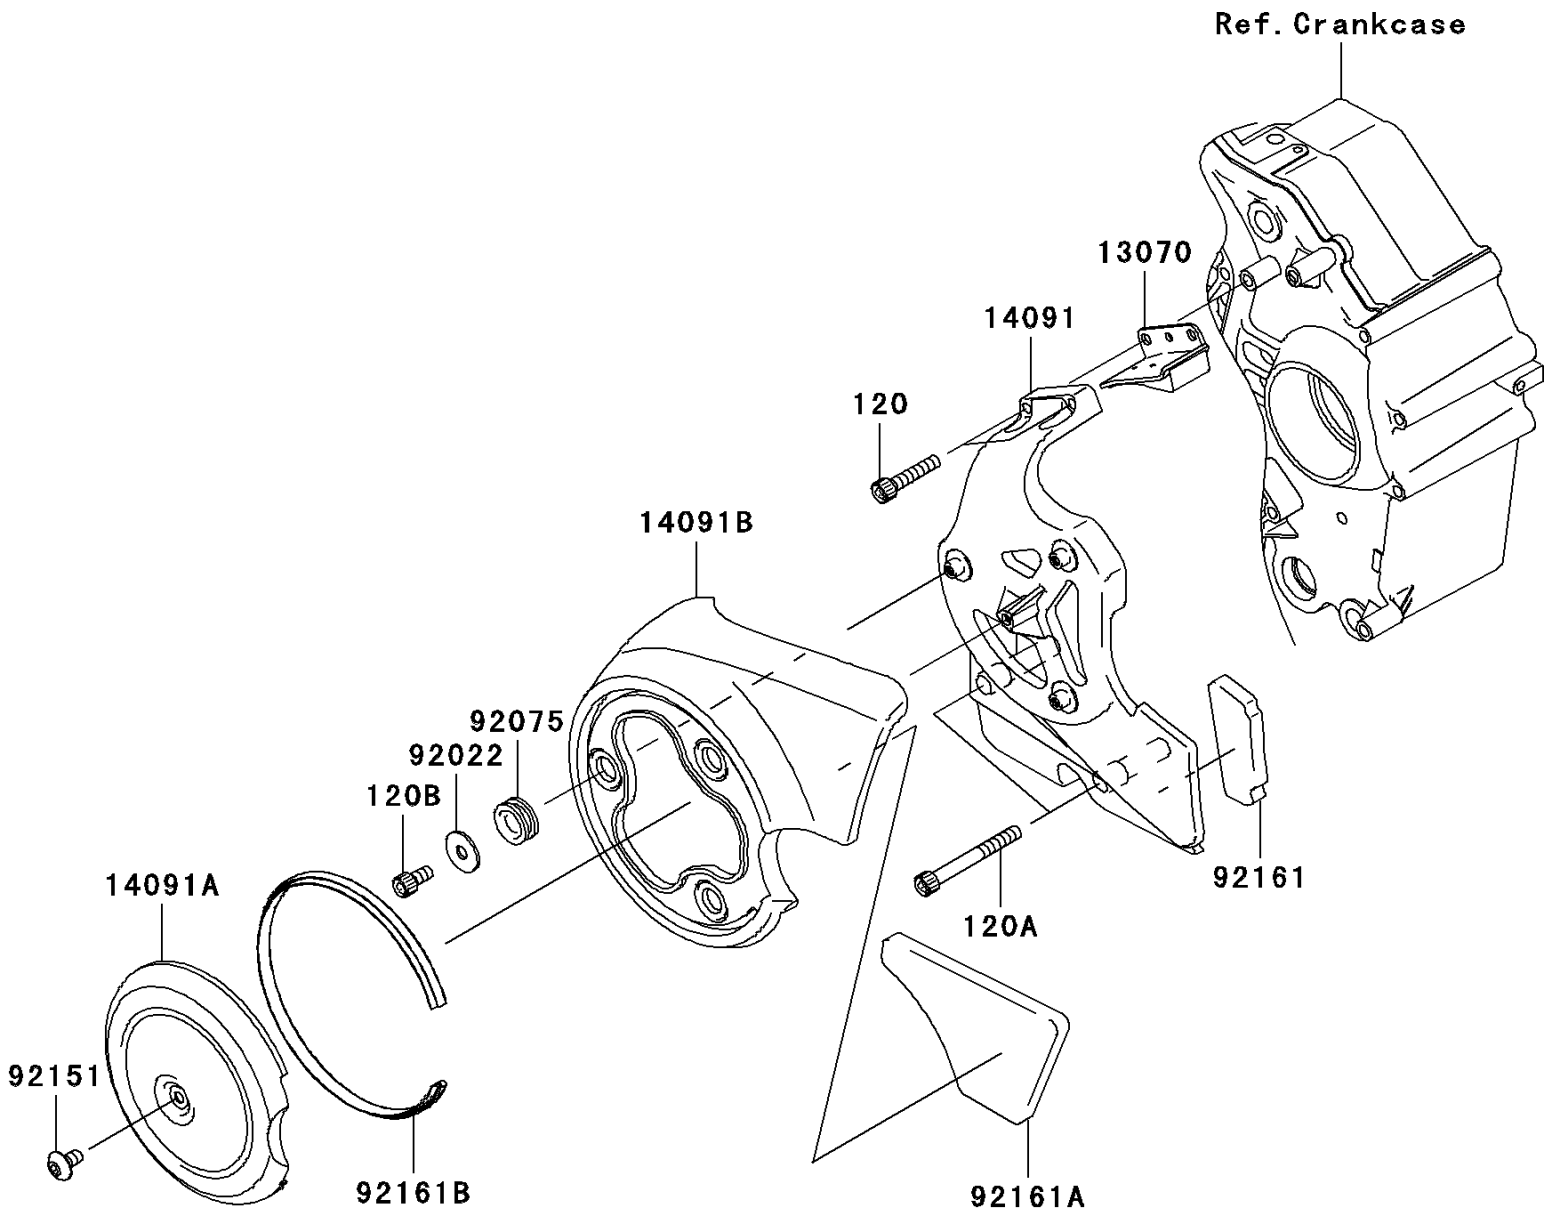

# 2008 Vulcan® 2000 PARTS DIAGRAM

Chain Cover

E1433

## 2008 Vulcan® 2000 PARTS LIST

### Chain Cover

ITEM NAME	PART NUMBER	QUANTITY
BOLT-SOCKET,6X30 (Ref # 120)	120CB0630	2
BOLT-SOCKET,6X55 (Ref # 120A)	120CB0655	2
BOLT-SOCKET,6X12 (Ref # 120B)	120R0612	3
GUIDE,BELT (Ref # 13070)	13070-0039	1
COVER,PULLEY,INSIDE (Ref # 14091)	14091-0040	1
COVER,PULLEY,OUTSIDE (Ref # 14091A)	14091-0042	1
COVER,PULLEY MIDDLE (Ref # 14091B)	14091-0247	1
WASHER,6.5X20X1.5 (Ref # 92022)	92022-3710	3
DAMPER (Ref # 92075)	92075-1634	3
BOLT,SOCKET,6X12 (Ref # 92151)	92151-1940	1
DAMPER (Ref # 92161)	92161-0098	1
DAMPER (Ref # 92161A)	92161-0099	1
DAMPER (Ref # 92161B)	92161-0136	1