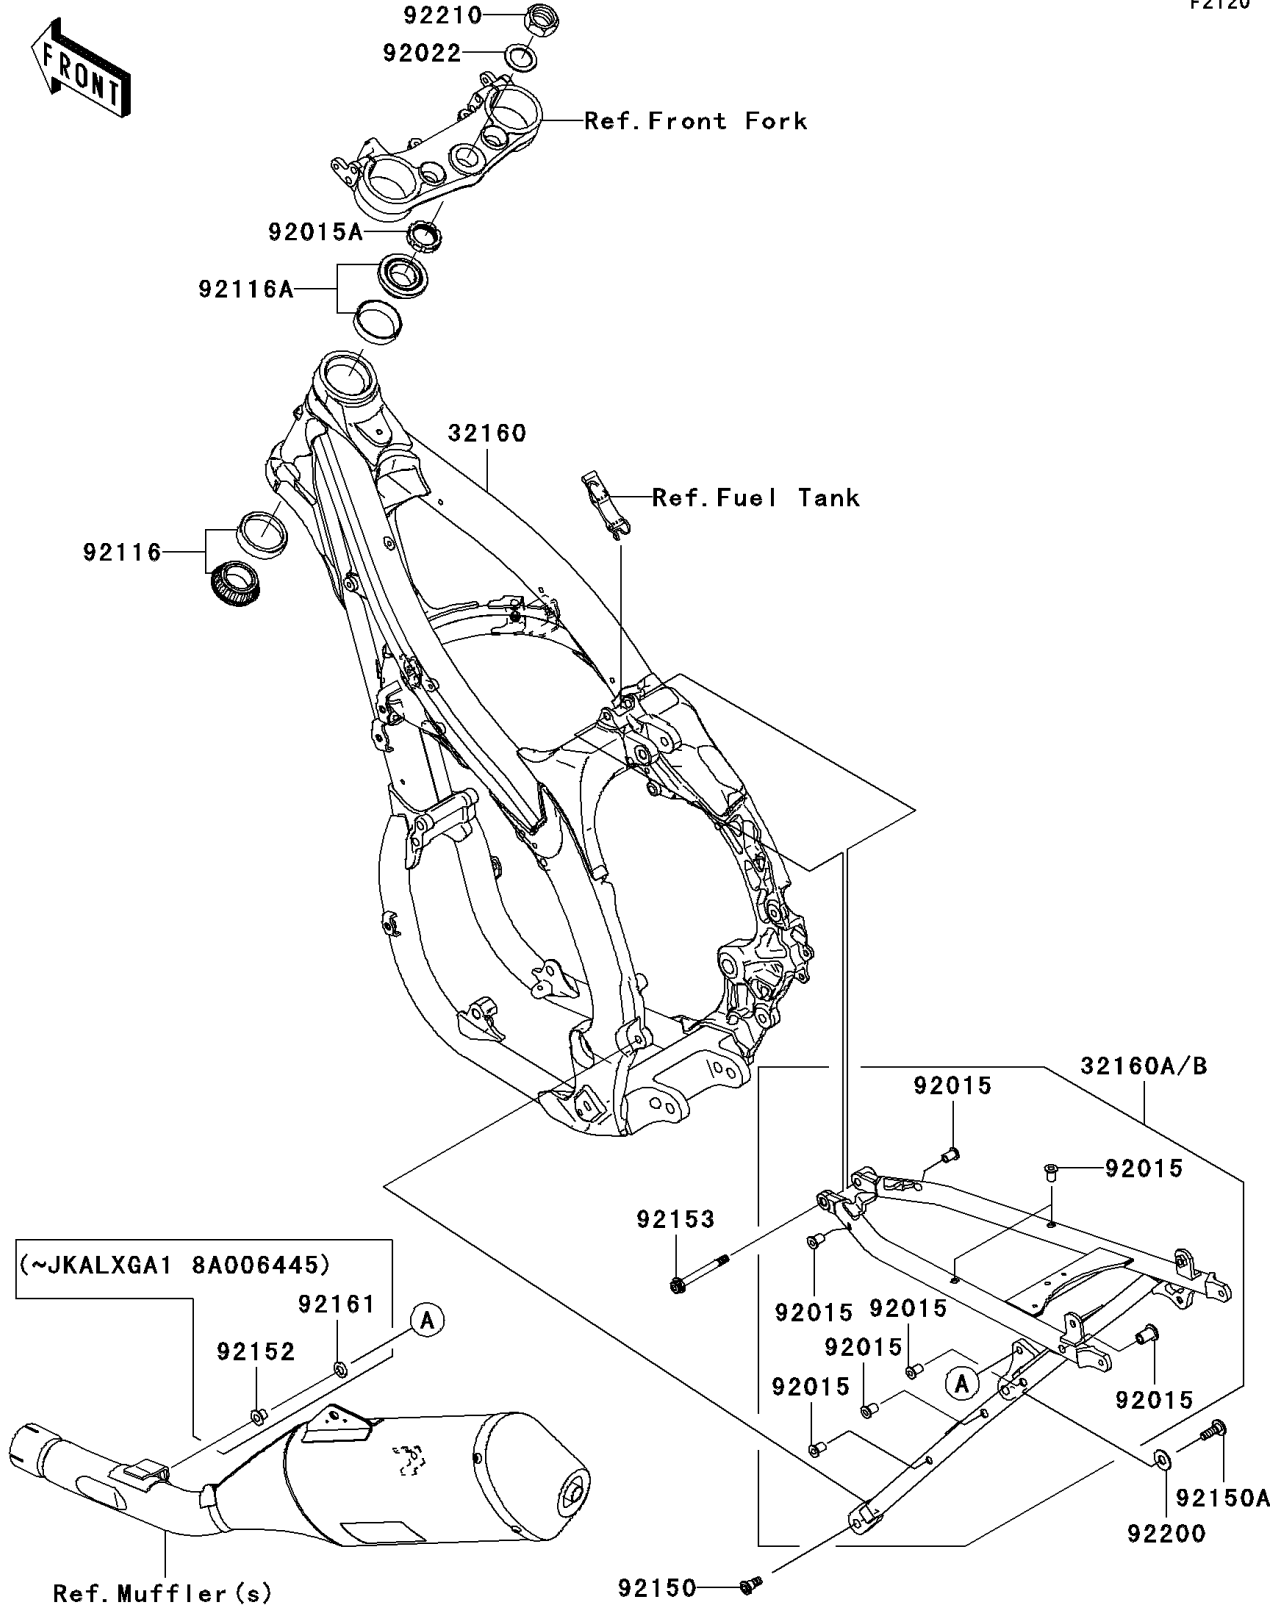

2008 KLX® 450R PARTS DIAGRAM

Frame

F2120

2008 KLX® 450R PARTS LIST

Frame

ITEM NAME	PART NUMBER	QUANTITY
FRAME-COMP,FR (Ref # 32160)	32160-0225	1
FRAME-COMP,RR (Ref # 32160A)	32160-0288	1
FRAME-COMP,RR (Ref # 32160B)	32160-0333	1
NUT,POP,6MM,L=15 (Ref # 92015)	92015-1791	8
NUT,STEERING STEM,28MM (Ref # 92015A)	92015-1861	1
WASHER,25X36X2.3 (Ref # 92022)	92022-250	1
BEARING-ROLLER,HI-CAP32006JRRS (Ref # 92116)	92116-1069	1
BEARING-ROLLER,HI-CAP320/28JRR (Ref # 92116A)	92116-1076	1
BOLT,SOCKET,8X20 (Ref # 92150)	92150-1760	1
BOLT,8X25 (Ref # 92150A)	92150-1845	1
COLLAR (Ref # 92152)	92152-0624	1
BOLT,SOCKET,8X74 (Ref # 92153)	92153-1790	1
DAMPER (Ref # 92161)	92161-0564	1
WASHER,10.5X24X1.5 (Ref # 92200)	92200-0154	1
NUT,24MM (Ref # 92210)	92210-0066	1