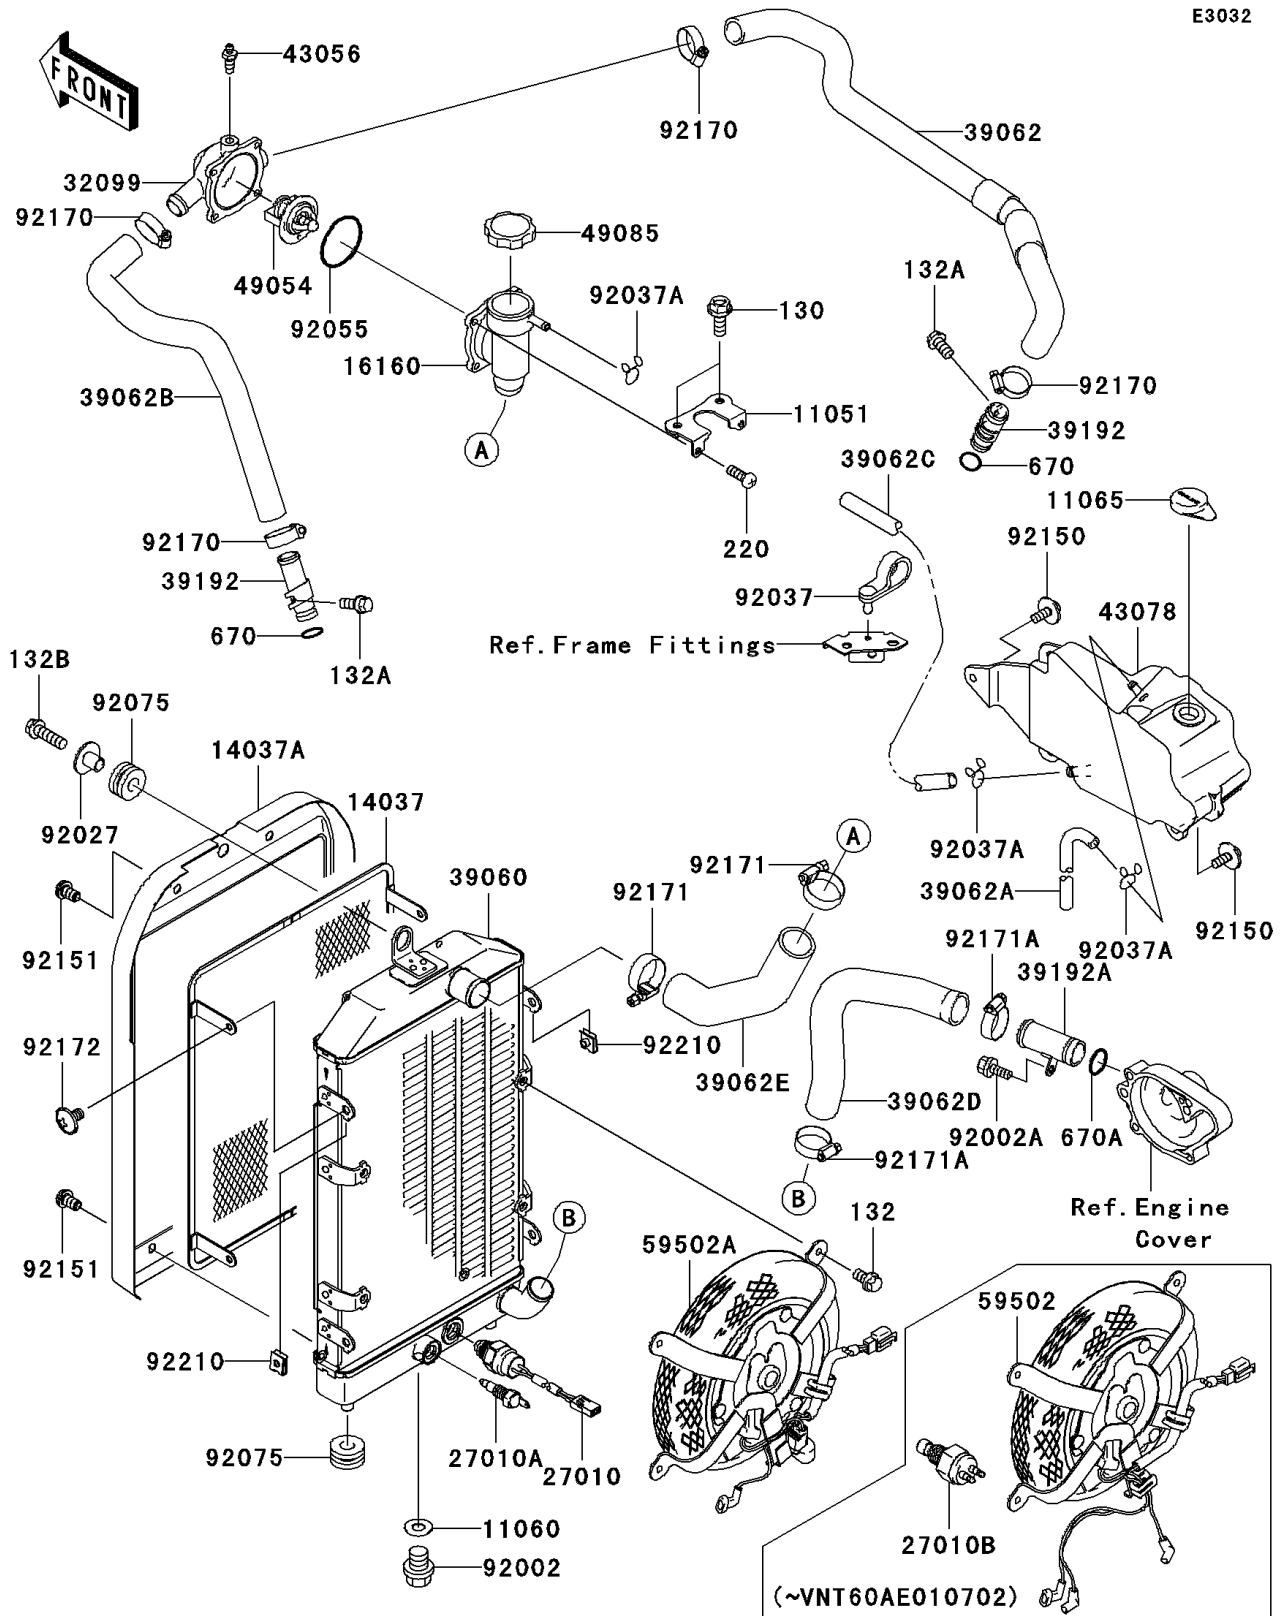

2005 Vulcan 1600 Mean Streak PARTS DIAGRAM

Radiator

E3032

2005 Vulcan 1600 Mean Streak PARTS LIST

Radiator

ITEM NAME	PART NUMBER	QUANTITY
BRACKET,THERMOSTAT CASE (Ref # 11051)	11051-1535	1
GASKET,DRAIN PLUG (Ref # 11060)	11060-1767	1
CAP,COOLANT (Ref # 11065)	11065-1093	1
SCREEN,INNER (Ref # 14037)	14037-0014	1
SCREEN (Ref # 14037A)	14037-1301	1
BODY (Ref # 16160)	16160-0038	1
SWITCH,FAN (Ref # 27010)	27010-0024	1
SWITCH,WARNING (Ref # 27010A)	27010-1305	1
CASE,THERMOSTAT (Ref # 32099)	32099-1201	1
RADIATOR (Ref # 39060)	39060-0002	1
HOSE-COOLING,THERMO-RR CASE (Ref # 39062)	39062-0030	1
HOSE-COOLING (Ref # 39062A)	39062-1258	1
HOSE-COOLING,FR HEAD-THERMO (Ref # 39062B)	39062-1785	1
HOSE-COOLING,THERMO-RESER (Ref # 39062C)	39062-1796	1
HOSE-COOLING,RADIATOR-PUMP (Ref # 39062D)	39062-1850	1
HOSE-COOLING,THERMO-RADIATOR (Ref # 39062E)	39062-1892	1
PIPE-WATER (Ref # 39192)	39192-1094	2
PIPE-WATER (Ref # 39192A)	39192-1096	1
BREATHER (Ref # 43056)	43056-003	1
RESERVOIR (Ref # 43078)	43078-1180	1
THERMOSTAT (Ref # 49054)	49054-1067	1
CAP-ASSY-PRESSURE (Ref # 49085)	49085-0002	1
FAN-ASSY (Ref # 59502A)	59502-0013	1
BOLT,FLANGED,10X10 (Ref # 92002)	92002-1311	1
BOLT,6X12 (Ref # 92002A)	92002-1569	1
COLLAR,L=13.1,BLACK (Ref # 92027)	92027-1450	1
CLAMP,SPEED,L=58 (Ref # 92037)	92037-1163	1
CLAMP,TUBE (Ref # 92037A)	92037-147	3
RING-O,53.5X2.6 (Ref # 92055)	92055-112	1