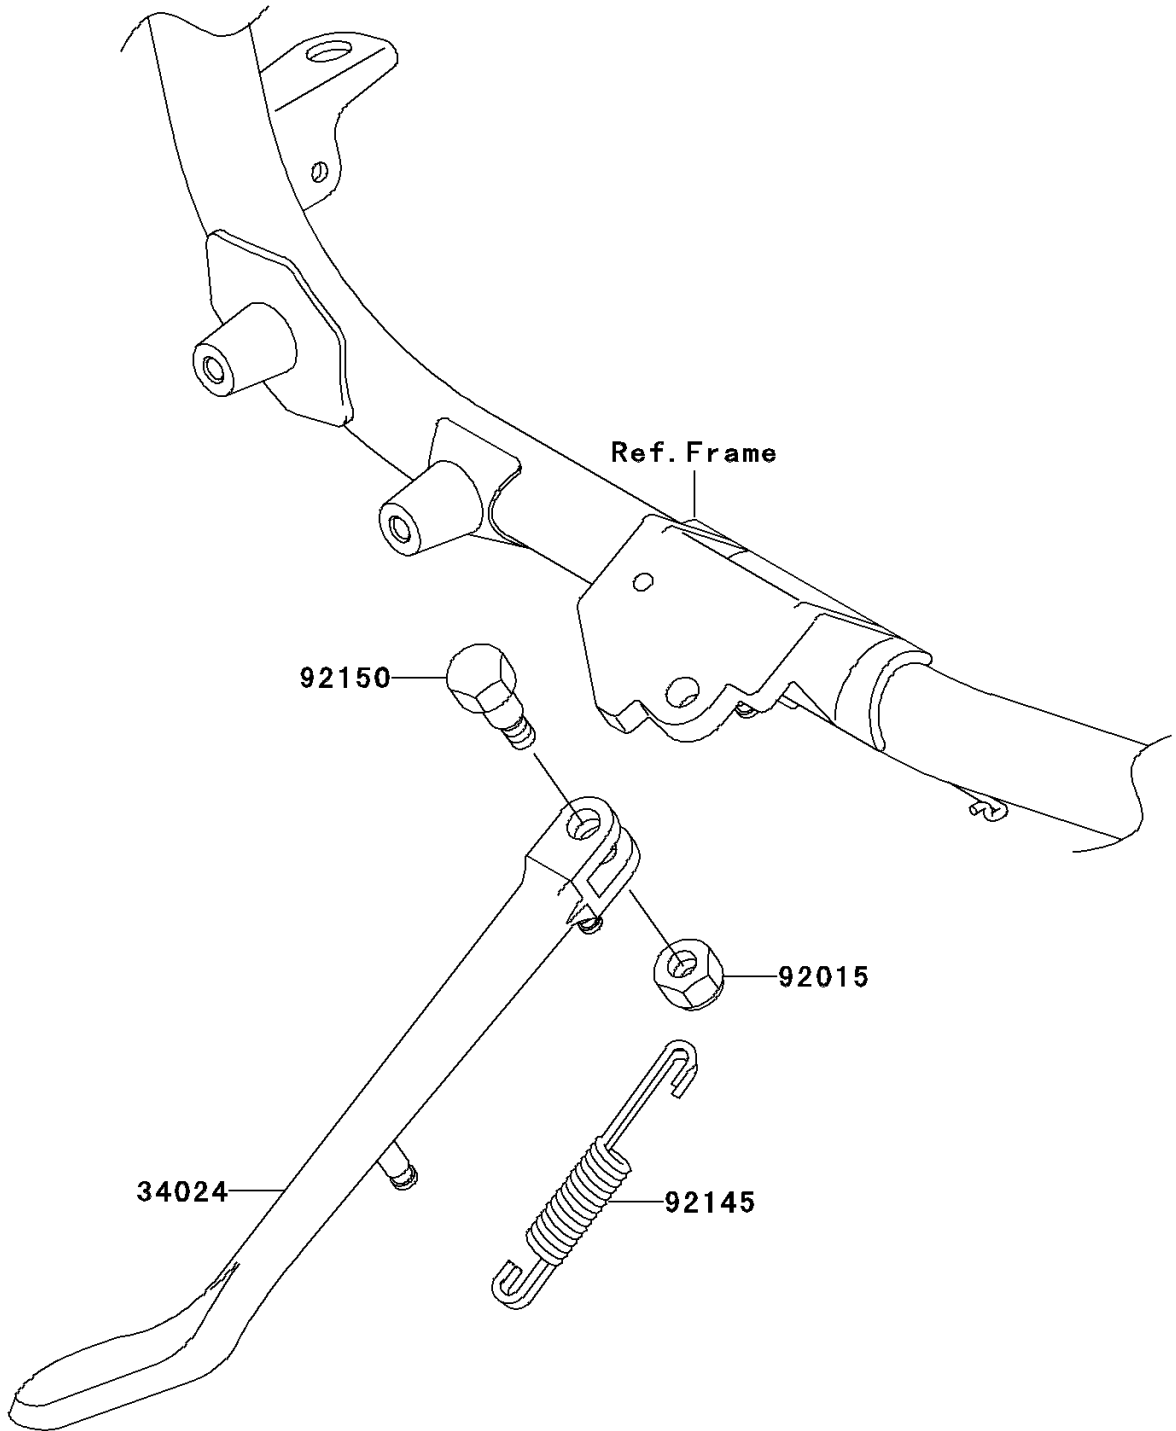

2004 Vulcan 1600 Mean Streak PARTS DIAGRAM

Stand(s)

F2190

2004 Vulcan 1600 Mean Streak PARTS LIST

Stand(s)

ITEM NAME	PART NUMBER	QUANTITY
STAND-SIDE (Ref # 34024)	34024-1330	1
NUT,LOCK,10MM,BLACK (Ref # 92015)	92015-1188	1
SPRING,SIDE STAND (Ref # 92145)	92145-0083	1
BOLT,SIDE STAND (Ref # 92150)	92150-1941	1