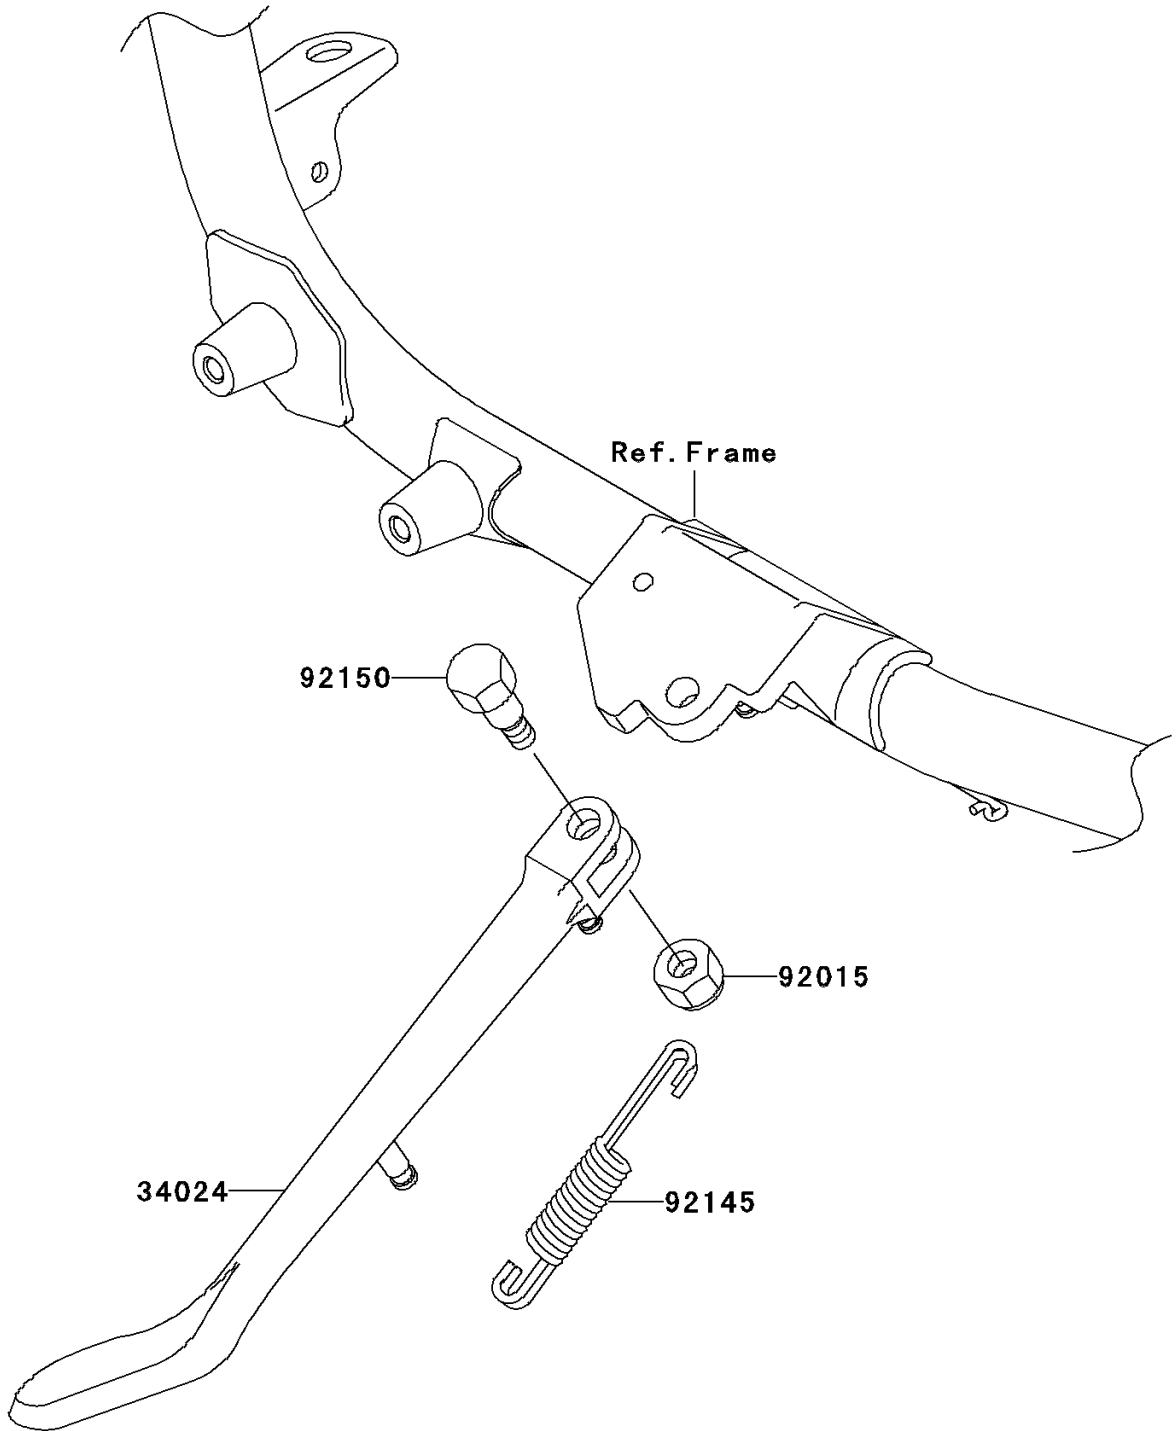

2005 Vulcan 1600 Mean Streak PARTS DIAGRAM

Stand(s)

F2190

2005 Vulcan 1600 Mean Streak PARTS LIST

Stand(s)

ITEM NAME	PART NUMBER	QUANTITY
STAND-SIDE (Ref # 34024)	34024-1330	1
NUT,LOCK,10MM,BLACK (Ref # 92015)	92015-1188	1
SPRING,SIDE STAND (Ref # 92145)	92145-0083	1
BOLT,SIDE STAND (Ref # 92150)	92150-1941	1