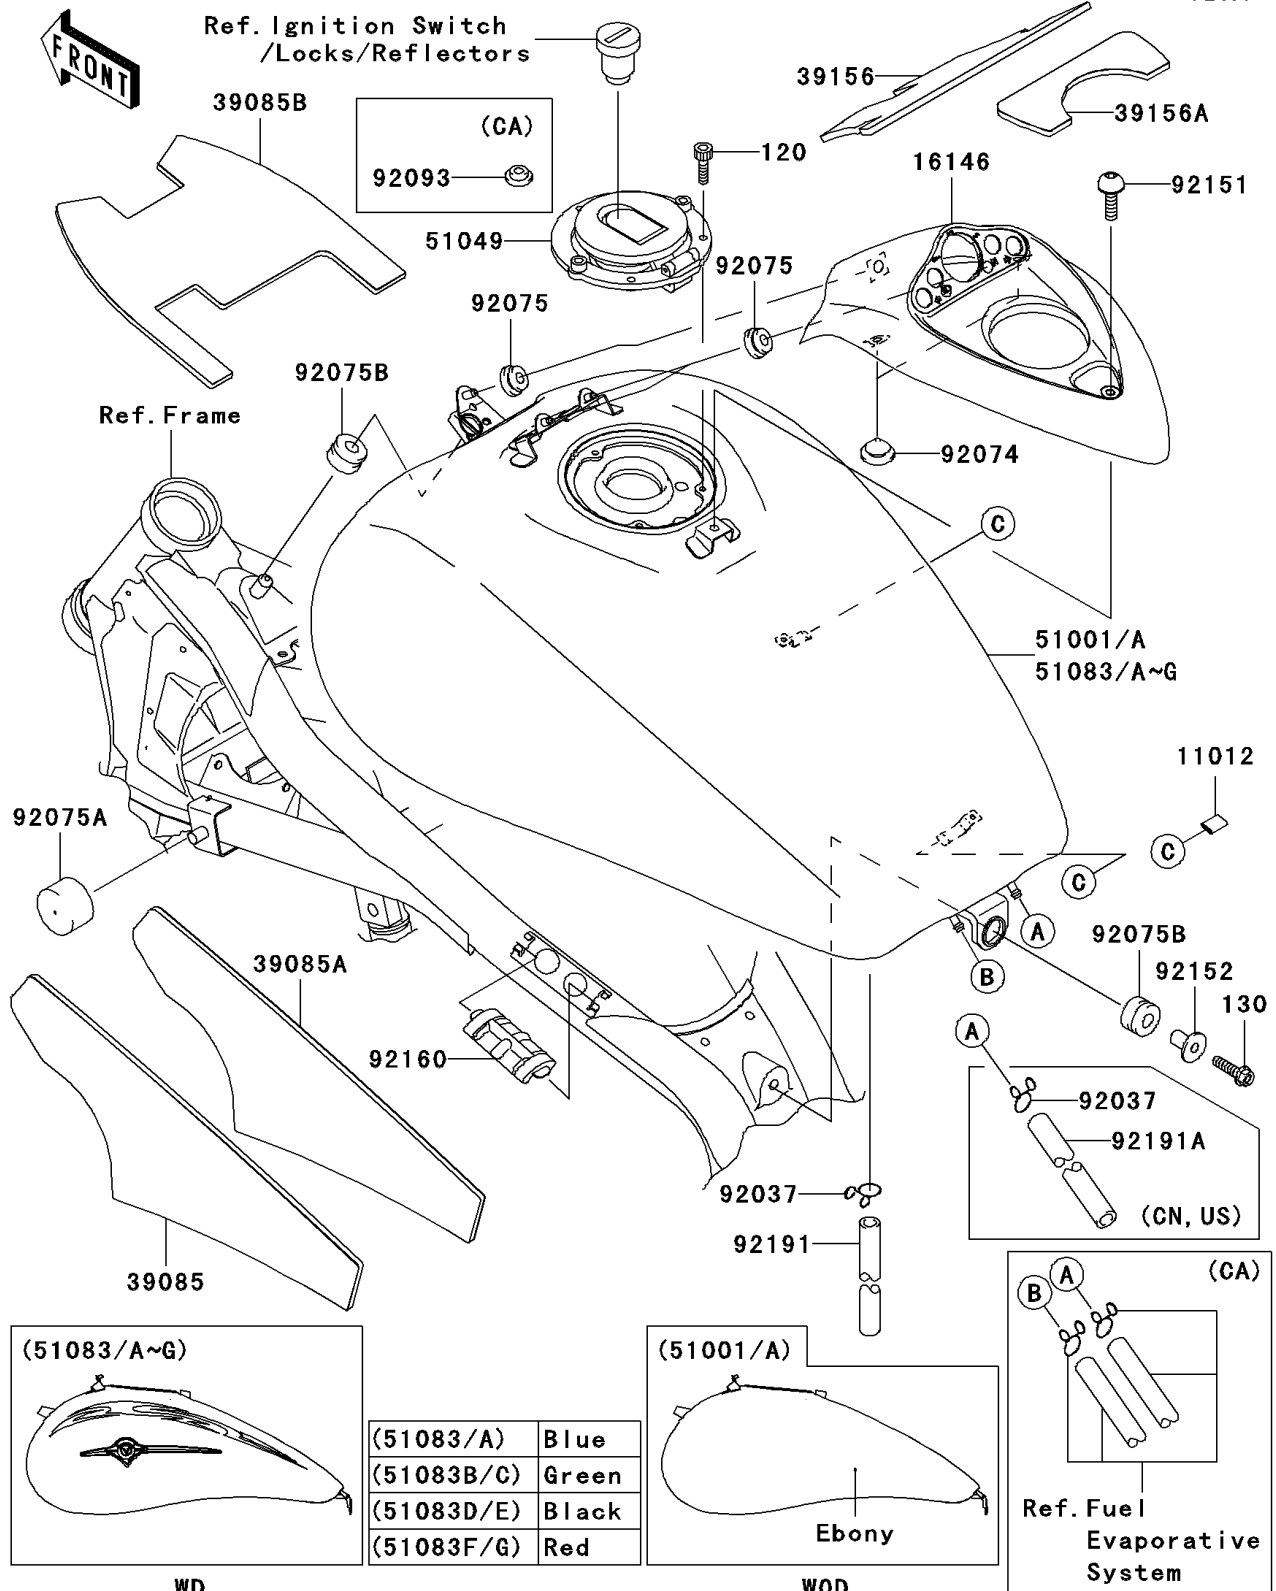

# 2004 Vulcan 1600 Mean Streak PARTS DIAGRAM

Fuel Tank(4/4)

F2410

## 2004 Vulcan 1600 Mean Streak PARTS LIST

Fuel Tank(4/4)

ITEM NAME	PART NUMBER	QUANTITY
CAP (Ref # 11012)	11012-1725	2
COVER-ASSY,FUEL TANK (Ref # 16146)	16146-0006	1
PAD-TANK,FUEL TANK,LH (Ref # 39085)	39085-1065	1
PAD-TANK,FUEL TANK,RH (Ref # 39085A)	39085-1066	1
PAD-TANK,FUEL TANK,CNT (Ref # 39085B)	39085-1067	1
PAD,FUEL TANK COVER,FR (Ref # 39156)	39156-1700	1
PAD,FUEL TANK COVER,RR (Ref # 39156A)	39156-1701	1
CAP-TANK,FUEL (Ref # 51049)	51049-0009	1
BOLT-SOCKET (Ref # 120)	120S0512	3
BOLT-FLANGED,8X30 (Ref # 130)	130H0830	1
PLUG,7X2 (Ref # 92074)	92074-028	2
DAMPER (Ref # 92075)	92075-1011	3
DAMPER,FUEL TANK (Ref # 92075A)	92075-125	2
DAMPER (Ref # 92075B)	92075-1736	2
BOLT,SOCKET,6X12 (Ref # 92151)	92151-1940	1
COLLAR (Ref # 92152)	92152-1393	1
DAMPER,FUEL TANK (Ref # 92160)	92160-1751	2
TUBE,DRAIN (Ref # 92191)	92191-1272	1
TANK-COMP-FUEL,C.T.BLUE (Ref # 51083)	51083-5065-235	1
TANK-COMP-FUEL,C.T.BLUE (Ref # 51083A)	51083-5067-235	1
TANK-COMP-FUEL,C.L.GREEN (Ref # 51083B)	51083-5068-8N	1
TANK-COMP-FUEL,C.L.GREEN (Ref # 51083C)	51083-5106-8N	1
TANK-COMP-FUEL,M.S.BLACK (Ref # 51083D)	51083-5114-660	1
TANK-COMP-FUEL,M.S.BLACK (Ref # 51083E)	51083-5115-660	1
CLAMP,TUBE (Ref # 92037)	92037-147	1
CLAMP,TUBE (Ref # 92037)	92037-147	2
SEAL,FUEL TANK CAP (Ref # 92093)	92093-1030	1
TUBE,5X10X650 (Ref # 92191A)	92191-1529	1