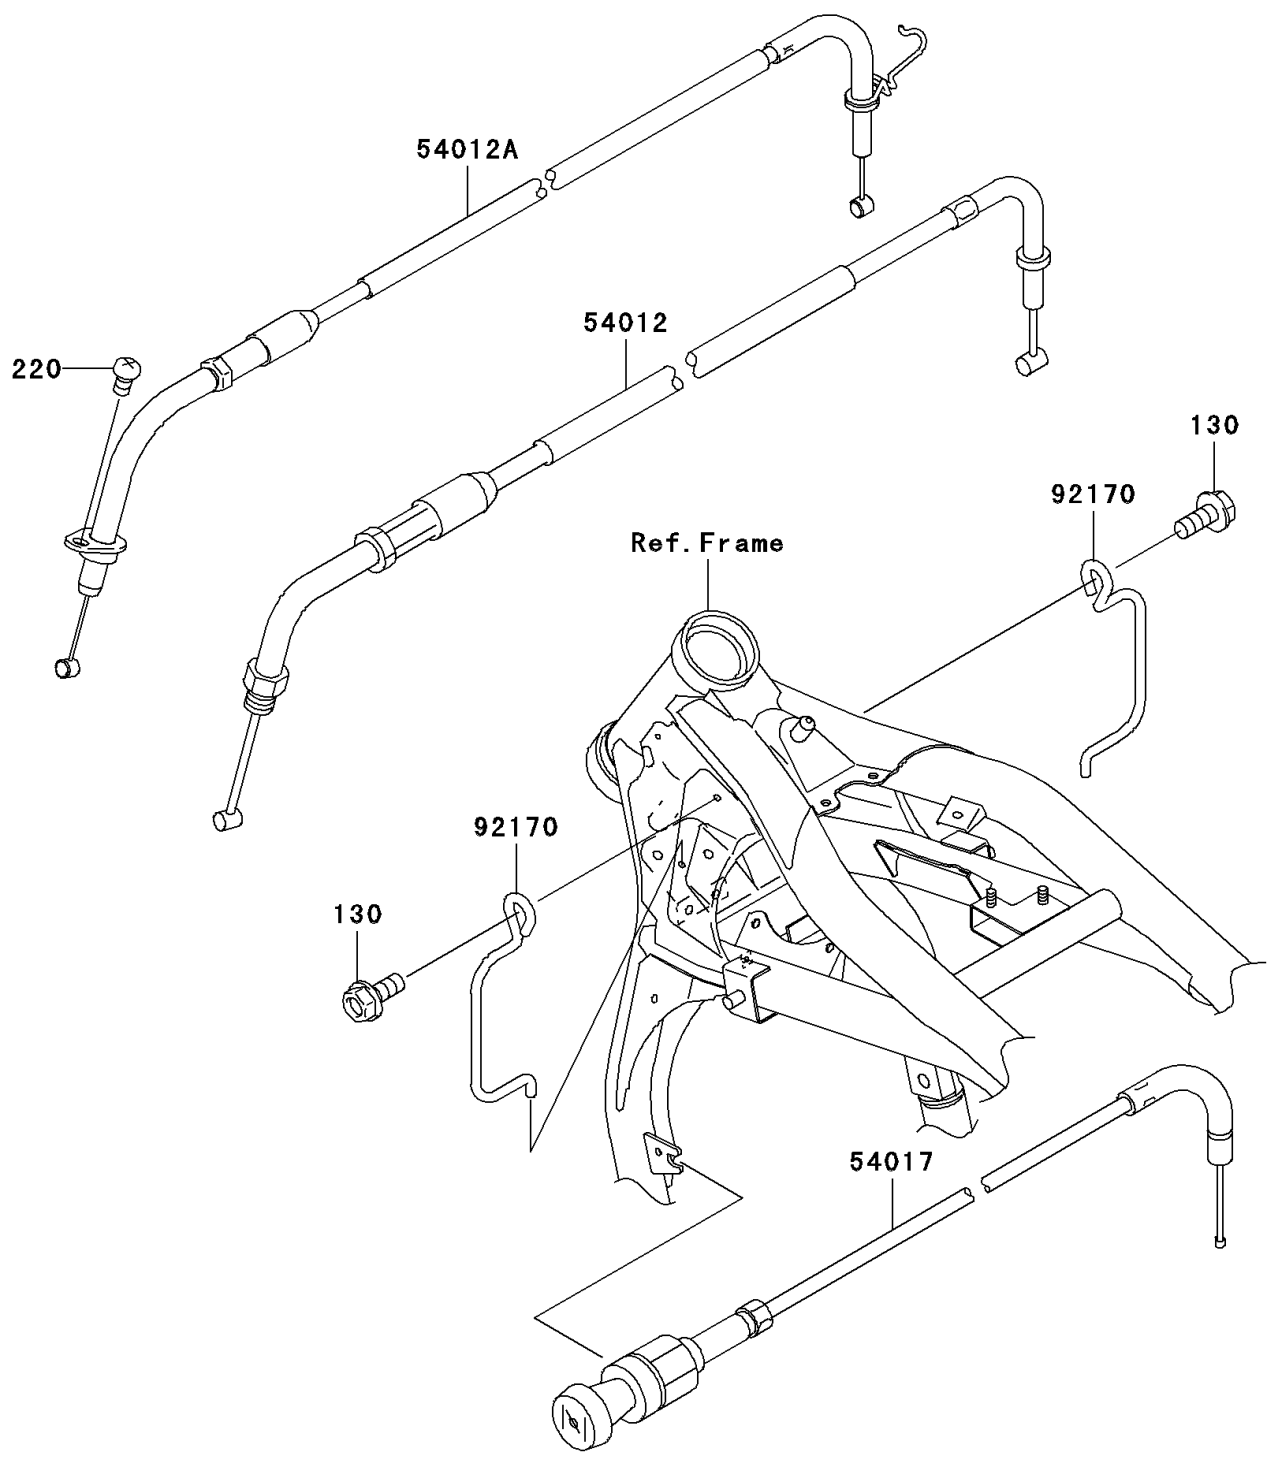

2004 Vulcan 1600 Mean Streak PARTS DIAGRAM

Cables

F2540

2004 Vulcan 1600 Mean Streak PARTS LIST

Cables

ITEM NAME	PART NUMBER	QUANTITY
BOLT-FLANGED,6X14,BLACK (Ref # 130)	130J0614	2
SCREW-PAN-CROSS (Ref # 220)	220F0508	1
CABLE-THROTTLE,CLOSING (Ref # 54012)	54012-0073	1
CABLE-THROTTLE,OPENING (Ref # 54012A)	54012-0074	1
CABLE-STARTER (Ref # 54017)	54017-1202	1
CLAMP,CABLE (Ref # 92170)	92170-1867	2